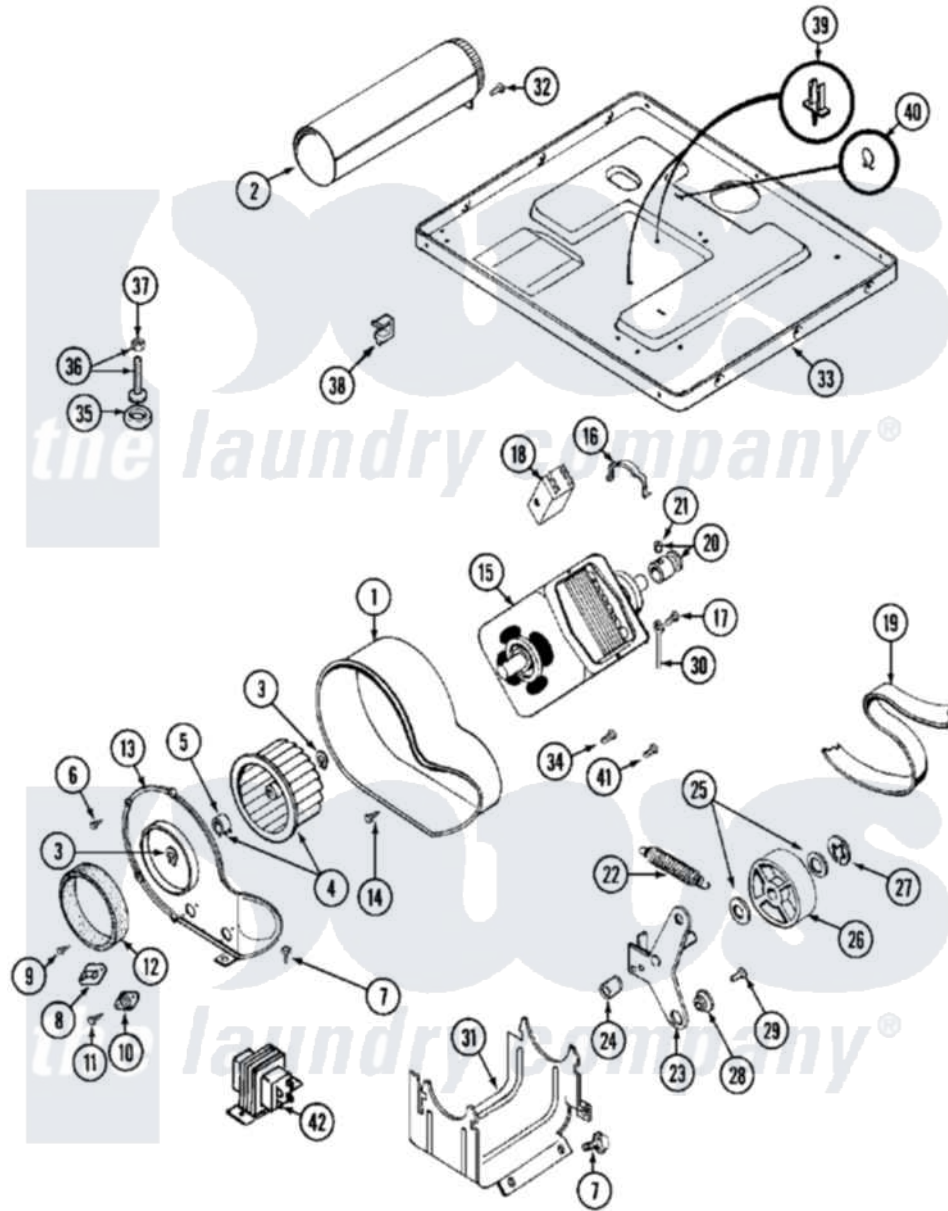

Maytag MDG13MNAAW 07 - MOTOR DRIVE

Maytag [Commercial Maytag MDG13MNAAW Dryer Parts](#) Parts Diagram 07 - MOTOR DRIVE
 Click on the part number to view part

Item	Original Part Number	Replaced By	Status	Part Description
001	Y312893			Housing, Blower
002	Y303442			EXHAUST DUCT ASSEMBLY
003	410233	9703438		Ring-Retrn
004	Y303836			Blower Wheel Assembly And Clamp
005	312967			Clamp, Blower Housing
006	Y312961	W10116751		Screw
007	Y313561			Screw----NA
008	303392			Thermostat, Cycling
"	306966			Thermostat, Multi-Temp Part Not Used Mdg26ct-MN Only
"	33001306			Wire Harness, Thermostats
009	211294	90767		Screw, 8A X 3/8 HeX Washer Head Tapping
010	306604			Cut-Off, Thermal Part Not Used
011	NLA		Not Available	SCREW, THERMAL CUT-OFF
012	Y312901			Seal, Housing Cover