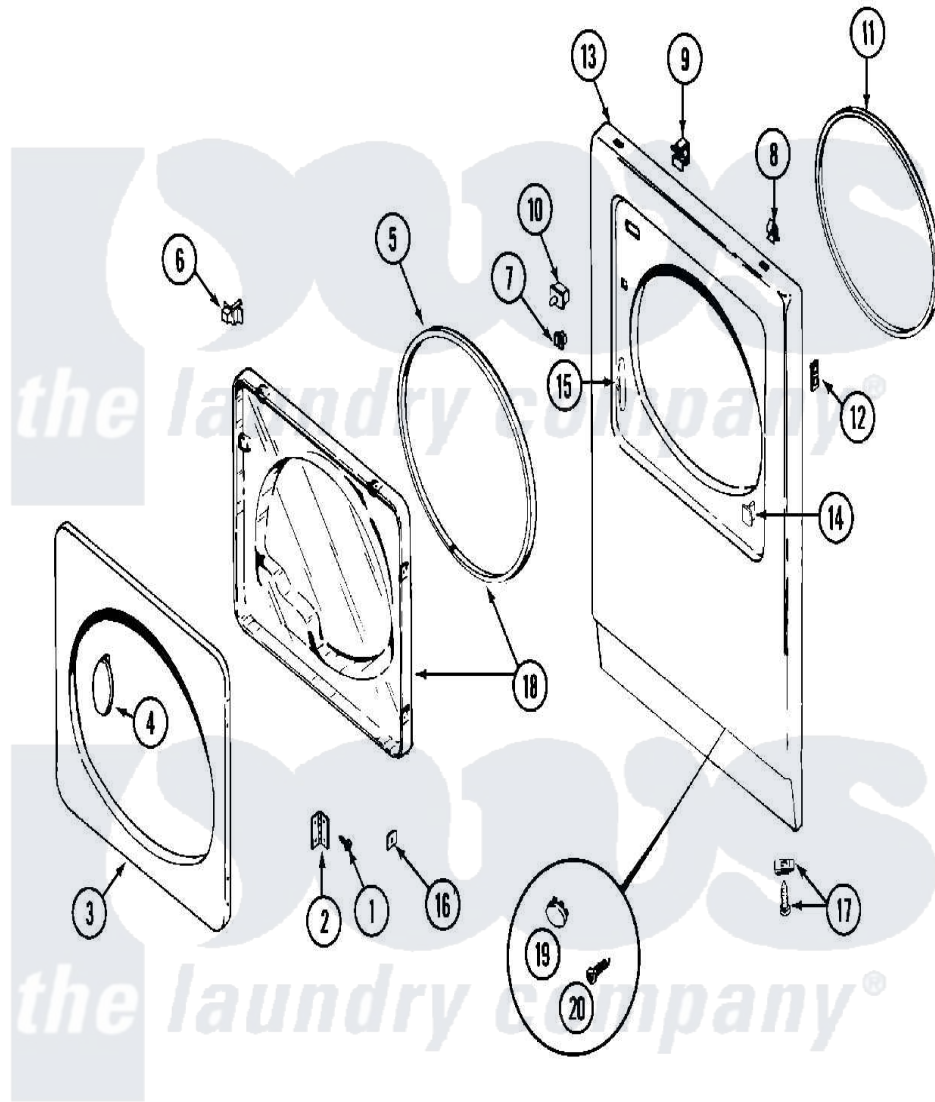

# Maytag MDG13PDAAW 03 - DOOR

Maytag [Commercial Maytag MDG13PDAAW Dryer Parts](#) Parts Diagram 03 - DOOR  
 Click on the part number to view part

Item	Original Part Number	Replaced By	Status	Part Description
001	<a href="#">Y314062</a>			Screw, Door Hinge And Panel
002	<a href="#">33001230</a>			Hinge, Door
003	314967		Not Available	DOOR W/WINDOW OUTER HALF (WHT)
"	NLA		Not Available	(ALM)
004	<a href="#">314939</a>			Handle, Door
"	<a href="#">314974</a>			Handle, Door
005	<a href="#">33001192</a>			Seal, Door
006	<a href="#">33001305</a>			Strike, Door
007	Y304578	<a href="#">LA-1003</a>		Door Catch Kit
008	212982	<a href="#">22001650</a>		Fastener, Spring
009	<a href="#">Y310376</a>			Clip, Door Switch Harness
010	<a href="#">33001420</a>			Switch, Door
011	<a href="#">314937</a>			Seal, Front Panel
012	NLA		Not Available	CLIP, HINGE SCREW
"	NLA		Not Available	SCREW, PLASTIC
013	33001447		Not Available	PANEL, FRONT (UPR-WHT)

"	33001486	<a href="#">98008544</a>	Screw
"	NLA	Not Available	PANEL, FRONT (UPR-ALM)
014	NLA	Not Available	PLUG, DOOR CATCH
015	<a href="#">33001175</a>		Cover, Hinge Hole
"	<a href="#">33001176</a>		Cover, Hinge Hole
016	<a href="#">Y313910</a>		Clip, Door Liner To Outer Panel
017	<a href="#">22001496</a>		Front Panel Fastener And Screw
018	33001203	Not Available	PANEL, CLEAR INNER (W/SEAL)
019	33001614	Not Available	PLUG, FRONT PANEL (WHT)
"	33001615	Not Available	PLUG, FRONT PANEL (ALM)
020	<a href="#">315489</a>		Screw, Extrusion And Front