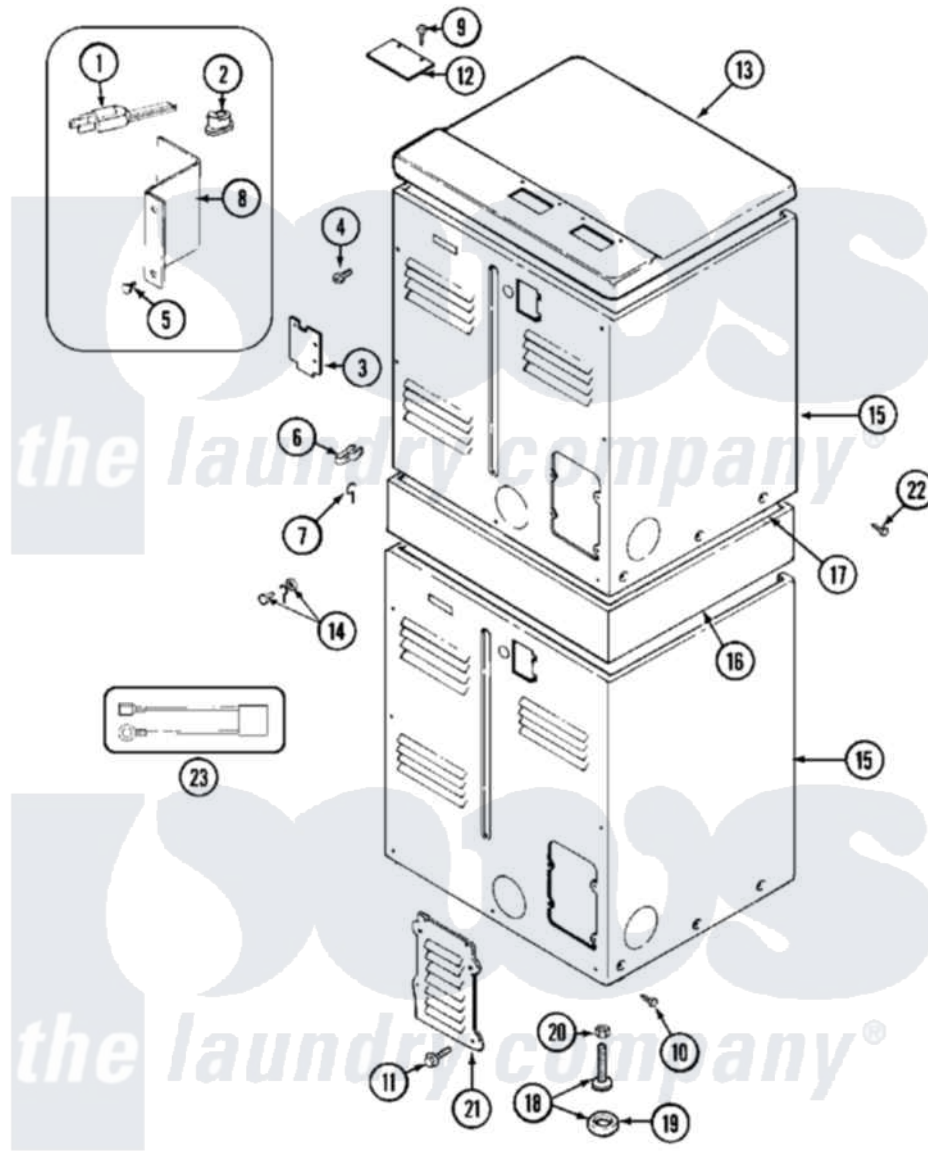

Maytag MDG13PDAAW 04 - REAR

Maytag [Commercial Maytag MDG13PDAAW Dryer Parts](#) Parts Diagram 04 - REAR
 Click on the part number to view part

Item	Original Part Number	Replaced By	Status	Part Description
001	308966		Not Available	CORD, POWER (EXPORT)
"	311484	112432		Nut
"	33001246		Not Available	CORD, POWER
"	Y311270			Washer, Terminal Block
002	211881			Grommet, Cord Part Not Used-Gas Models Only
"	33001716		Not Available	GROMMET, POWER CORD
003	Y312905		Not Available	COVER, TERMINAL
004	Y313561			Screw---NA
005	Y312209	W10001200		Screw
006	301548			Clamp, Ground Wire
"	313122			Screw - Baffle To Tumbler
007	311155			Ground Wire And Clamp
008	Y312904			Bracket, Terminal Block
009	Y313559			Screw
010	213007			Xfor Cabinet See Cabinet, Back

011	216423	3370225		Screw
012	NLA		Not Available	PLATE, TOP COVER
013	NLA		Not Available	COVER, TOP (WHT)
014	NLA		Not Available	SCREW & WASHER ASSEMBLY
015	NLA		Not Available	CABINET (LWR-WHT)
"	Y310632	1163839		Screw
016	NLA		Not Available	SUPPORT ASSEMBLY (WHT)
017	310933	33002194		Nut, Speed
018	Y302699	22003428		Leg, Adjustable
019	210684			Foot, Adjustable Leg
020	210385			Lock Nut For Adjustable Leg
021	Y312951		Not Available	ACCESS COVER, BACK
022	NLA		Not Available	SCREW, SUPPORT
"	Y310632	1163839		Screw
023	NLA		Not Available	SURGE SUPPRESSOR KIT
"	NLA		Not Available	WIRE HARNESS, TORROID-- -NA