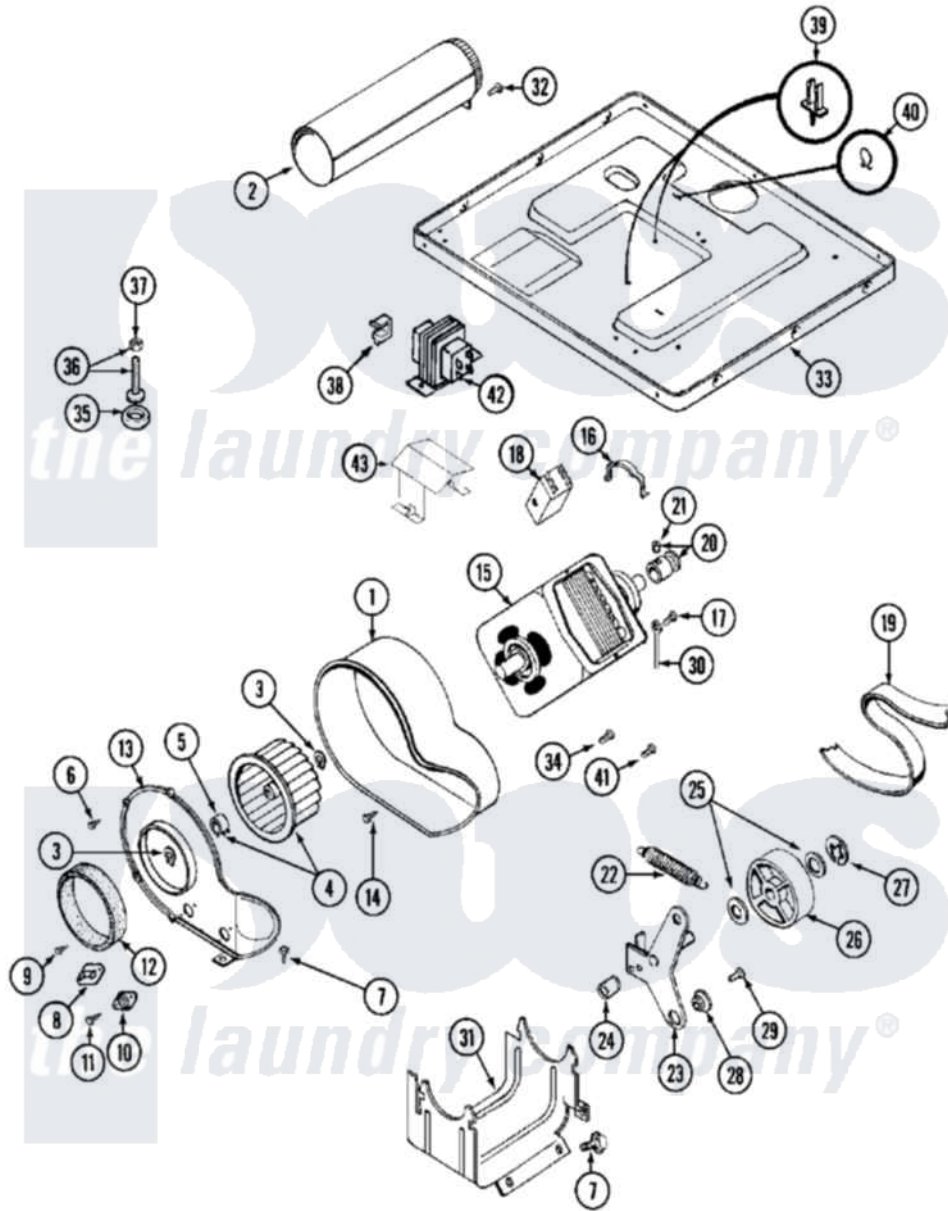

Maytag MDG13PDAAW 07 - MOTOR DRIVE

Maytag [Commercial Maytag MDG13PDAAW Dryer Parts](#) Parts Diagram 07 - MOTOR DRIVE
 Click on the part number to view part

Item	Original Part Number	Replaced By	Status	Part Description
001	Y312893			Housing, Blower
002	Y303442			EXHAUST DUCT ASSEMBLY
003	410233	9703438		Ring-Retrn
004	Y303836			Blower Wheel Assembly And Clamp
005	312967			Clamp, Blower Housing
006	Y312961	W10116751		Screw
007	Y313561			Screw---NA
008	307208			Thermistor, Temp. Control
"	902577			Capacitor, Thermostat
"	Y303391	33303391		Thermostat, Cycling
009	211294	90767		Screw, 8A X 3/8 HeX Washer Head Tapping
010	306604			Cut-Off, Thermal Part Not Used
011	NLA		Not Available	SCREW, THERMAL CUT-OFF
012	Y312901			Seal, Housing Cover