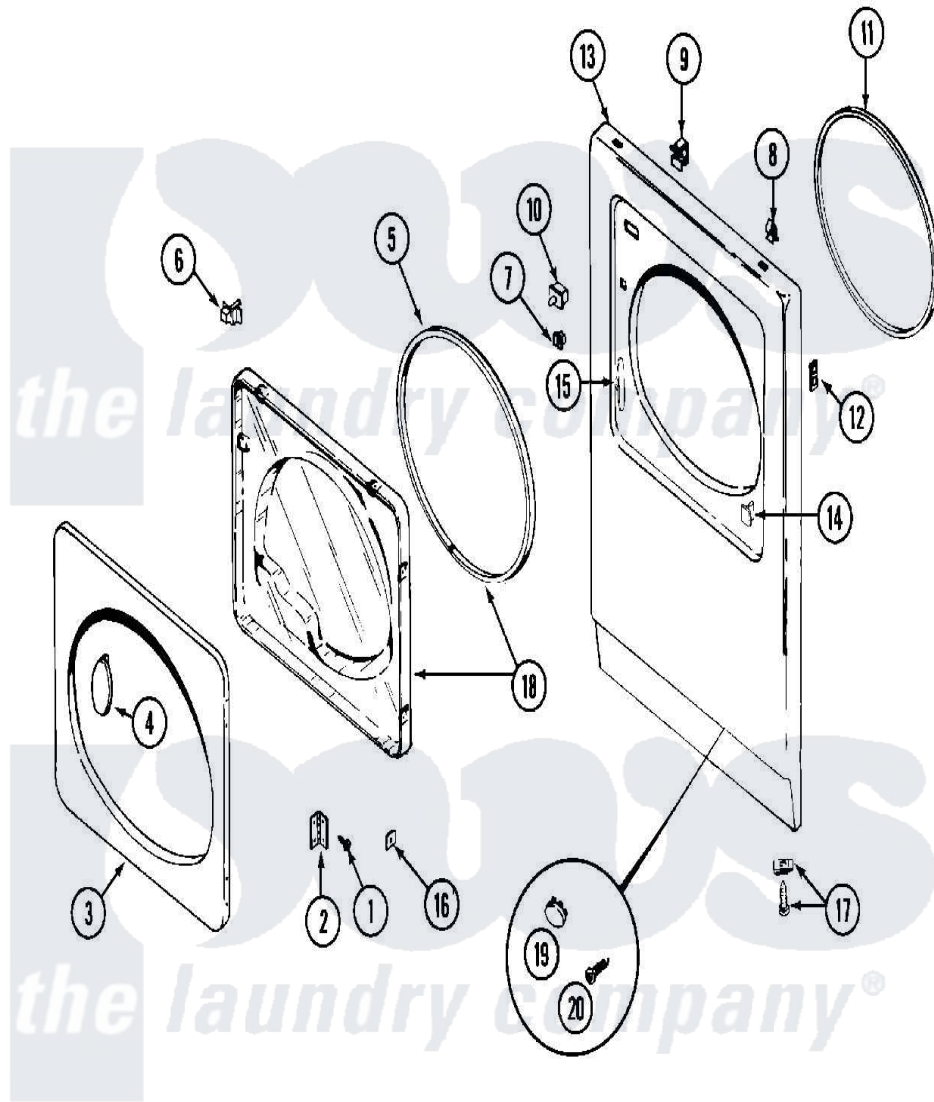

Maytag MDG13PDABW 03 - DOOR

Maytag [Commercial Maytag MDG13PDABW Dryer Parts](#) Parts Diagram 03 - DOOR
 Click on the part number to view part

Item	Original Part Number	Replaced By	Status	Part Description
001	Y314062			Screw, Door Hinge And Panel
002	33001230			Hinge, Door
003	314967		Not Available	DOOR W/WINDOW OUTER HALF (WHT)
"	NLA		Not Available	(ALM)
004	314939			Handle, Door
"	314974			Handle, Door
005	33001192			Seal, Door
006	33001305			Strike, Door
007	Y304578	LA-1003		Door Catch Kit
008	212982	22001650		Fastener, Spring
009	Y310376			Clip, Door Switch Harness
010	33001420			Switch, Door
011	314937			Seal, Front Panel
012	NLA		Not Available	CLIP, HINGE SCREW
"	NLA		Not Available	SCREW, PLASTIC
013	33001447		Not Available	PANEL, FRONT (UPR-WHT)

"	33001486	98008544	Screw
"	NLA	Not Available	PANEL, FRONT (UPR-ALM)
014	NLA	Not Available	PLUG, DOOR CATCH
015	33001175		Cover, Hinge Hole
"	33001176		Cover, Hinge Hole
016	Y313910		Clip, Door Liner To Outer Panel
017	22001496		Front Panel Fastener And Screw
018	33001203	Not Available	PANEL, CLEAR INNER (W/SEAL)
019	33001614	Not Available	PLUG, FRONT PANEL (WHT)
"	33001615	Not Available	PLUG, FRONT PANEL (ALM)
020	315489		Screw, Extrusion And Front