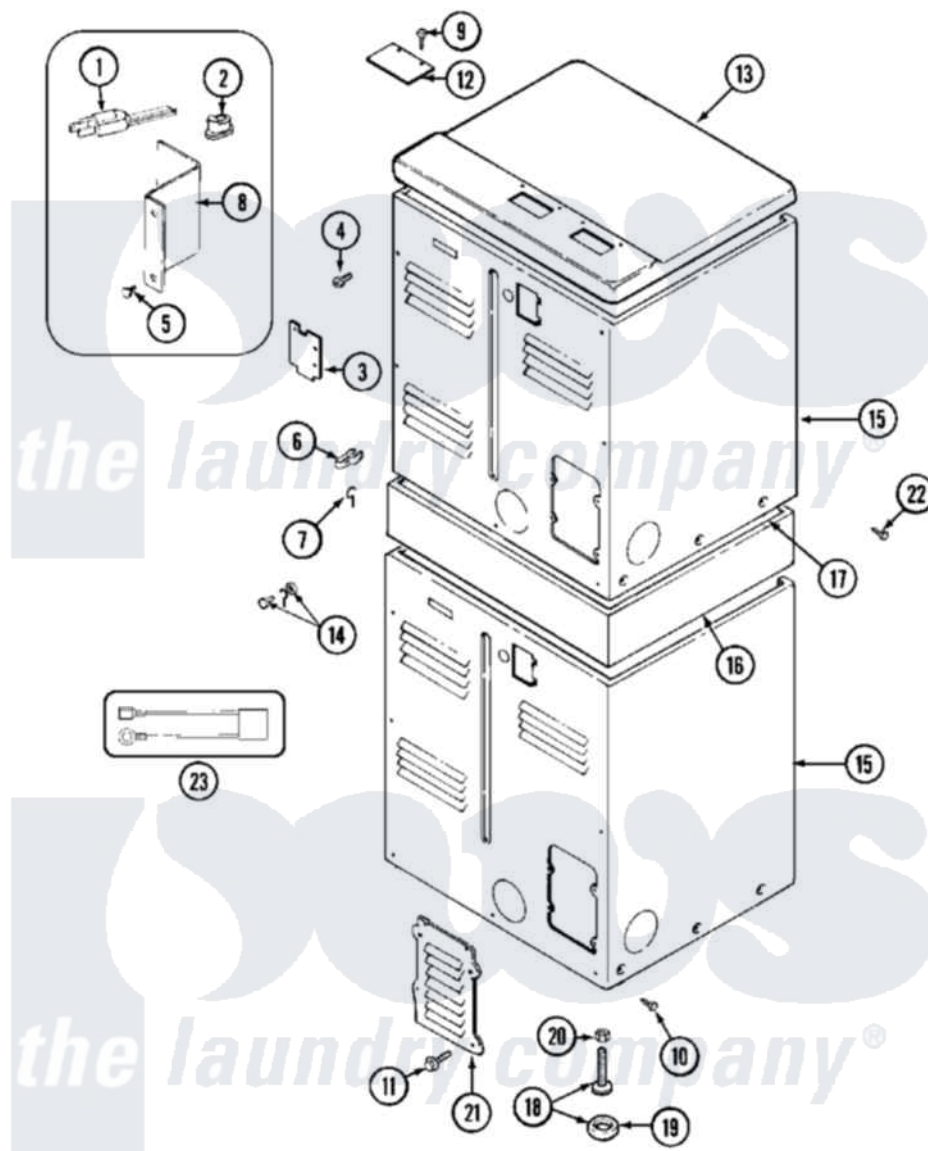

# Maytag MDG13PDABW 04 - REAR

Maytag [Commercial Maytag MDG13PDABW Dryer Parts](#) Parts Diagram 04 - REAR  
 Click on the part number to view part

Item	Original Part Number	Replaced By	Status	Part Description
001	308966		Not Available	CORD, POWER (EXPORT)
"	<a href="#">311484</a>	<a href="#">112432</a>		Nut
"	33001246		Not Available	CORD, POWER
"	<a href="#">Y311270</a>			Washer, Terminal Block
002	<a href="#">211881</a>			Grommet, Cord Part Not Used-Gas Models Only
"	33001716		Not Available	GROMMET, POWER CORD
003	Y312905		Not Available	COVER, TERMINAL
004	<a href="#">Y313561</a>			Screw---NA
005	<a href="#">Y312209</a>	<a href="#">W10001200</a>		Screw
006	<a href="#">301548</a>			Clamp, Ground Wire
"	<a href="#">313122</a>			Screw - Baffle To Tumbler
007	<a href="#">311155</a>			Ground Wire And Clamp
008	<a href="#">Y312904</a>			Bracket, Terminal Block
009	<a href="#">Y313559</a>			Screw
010	<a href="#">213007</a>			Xfor Cabinet See Cabinet, Back

011	216423	<a href="#">3370225</a>		Screw
012	NLA		Not Available	PLATE, TOP COVER
013	NLA		Not Available	COVER, TOP (WHT)
014	NLA		Not Available	SCREW & WASHER ASSEMBLY
015	NLA		Not Available	CABINET (LWR-WHT)
"	Y310632	<a href="#">1163839</a>		Screw
016	NLA		Not Available	SUPPORT ASSEMBLY (WHT)
017	310933	<a href="#">33002194</a>		Nut, Speed
018	Y302699	<a href="#">22003428</a>		Leg, Adjustable
019	<a href="#">210684</a>			Foot, Adjustable Leg
020	<a href="#">210385</a>			Lock Nut For Adjustable Leg
021	Y312951		Not Available	ACCESS COVER, BACK
022	NLA		Not Available	SCREW, SUPPORT
"	Y310632	<a href="#">1163839</a>		Screw
023	NLA		Not Available	SURGE SUPPRESSOR KIT
"	NLA		Not Available	WIRE HARNESS, TORROID-- -NA