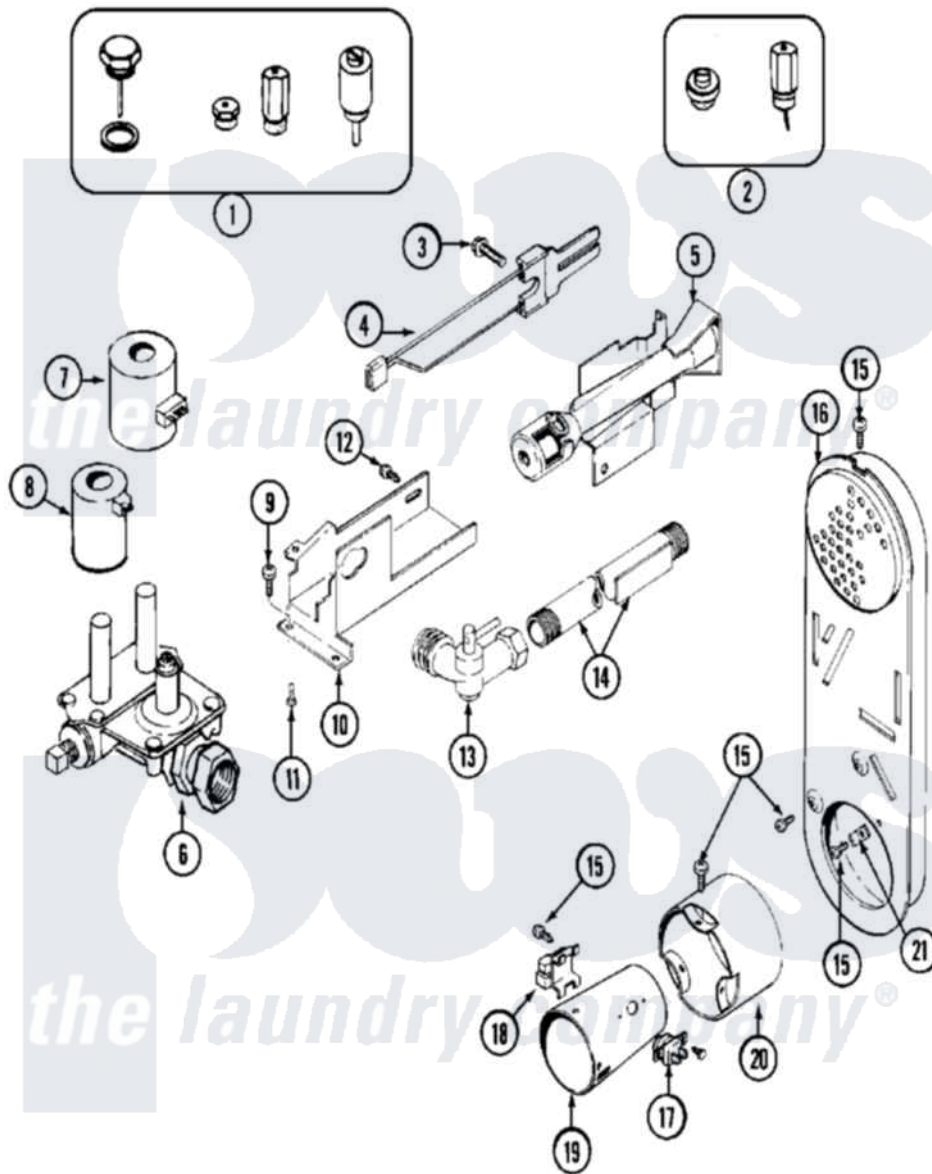

# Maytag MDG13PDABW 06 - GAS VALVE

Maytag [Commercial Maytag MDG13PDABW Dryer Parts](#) Parts Diagram 06 - GAS VALVE  
 Click on the part number to view part

Item	Original Part Number	Replaced By	Status	Part Description
001	Y308378	<a href="#">W10402145</a>		LP Gas Con
002	Y308377		Not Available	CONVERSION KIT (LP TO NATURAL)
003	<a href="#">304971</a>			Screw Note: Screw, Igniter
004	304970	<a href="#">4391996</a>		Ignitor
005	33001247	<a href="#">33002793</a>		Burner Assembly
006	<a href="#">307927</a>			Valve, Gas
"	<a href="#">308345</a>			Valve, Gas
007	<a href="#">306106</a>			Coil, Holding And Booster--W
"	<a href="#">Y307931</a>			Coil, Holding And Booster
008	306105	<a href="#">694540</a>		Coil, 60 Hz
"	<a href="#">307930</a>			Coil, Secondary
009	<a href="#">Y313561</a>			Screw---NA
010	<a href="#">314566</a>			Gas Control Bracket
011	<a href="#">Y313559</a>			Screw
012	314082	<a href="#">90767</a>		Screw, 8A X 3/8 HeX Washer Head Tapping

"	314568	<a href="#">Y313559</a>	Screw
013	<a href="#">Y303349</a>		Angle Shut-Off, Gas Valve
014	Y303383	<a href="#">33001735</a>	Pipe And Bracket Assembly Series 18 Not Needed Use Vavle
015	<a href="#">211294</a>	<a href="#">90767</a>	Screw, 8A X 3/8 HeX Washer Head Tapping
016	Y308504		Not Available
017	<a href="#">303395</a>		INLET DUCT ASSEMBLY
"	<a href="#">305169</a>		Thermostat, Hi-Limit
018	Y303377	<a href="#">338906</a>	Thermostat, Hi-Limit Gas
019	NLA		Radiant, Sensor
"	<a href="#">Y308548</a>		Not Available
020	NLA		COMBUSTION CONE ASSEMBLY
"	<a href="#">Y303841</a>		Combustion Cone Assembly
021	<a href="#">Y312890</a>		Not Available
			EXTENSION, CONE (W/SCREWS)
			Cone, Extension
			Retainer, Heater Chamber