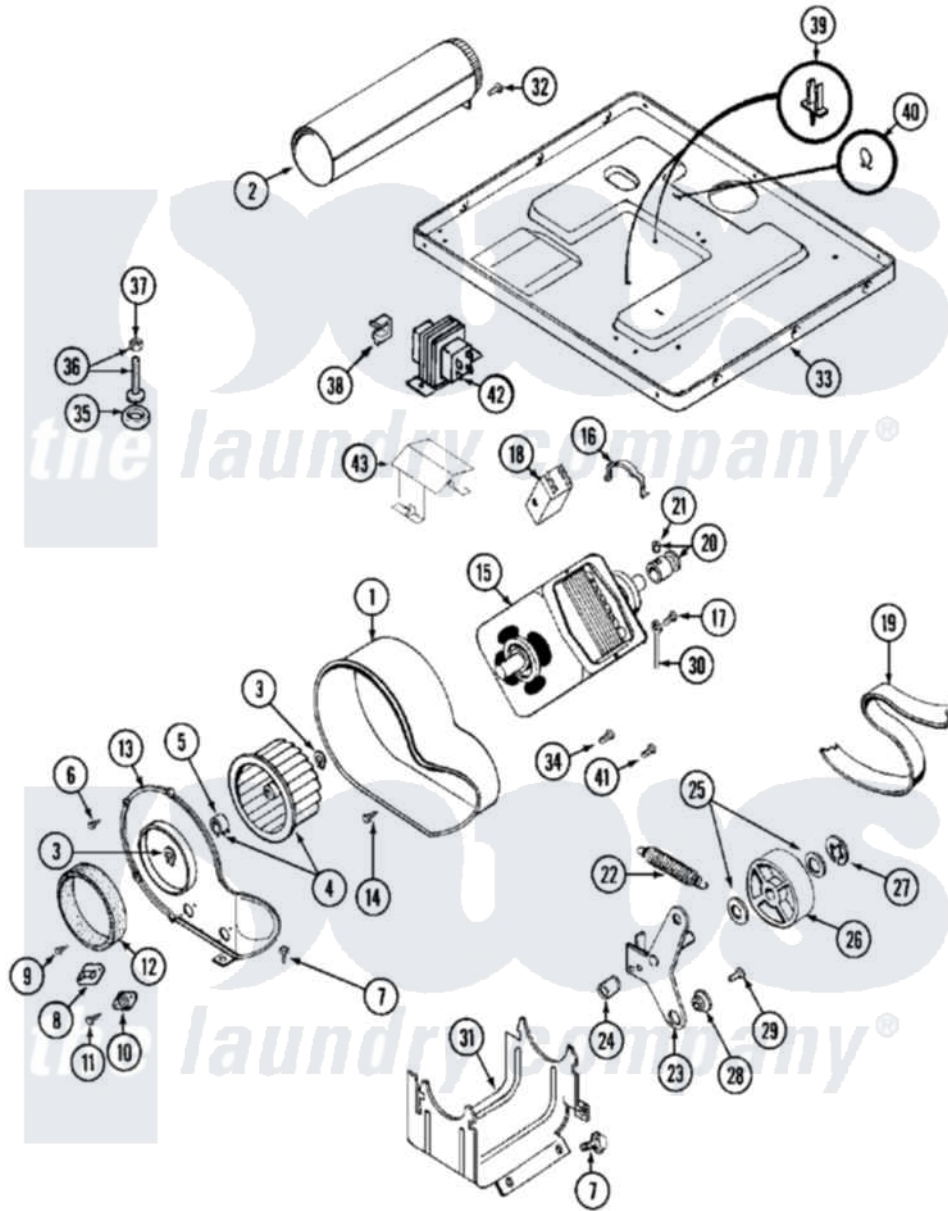

# Maytag MDG13PDABW 07 - MOTOR DRIVE

Maytag [Commercial Maytag MDG13PDABW Dryer Parts](#) Parts Diagram 07 - MOTOR DRIVE  
 Click on the part number to view part

Item	Original Part Number	Replaced By	Status	Part Description
001	<a href="#">Y312893</a>			Housing, Blower
002	<a href="#">Y303442</a>			EXHAUST DUCT ASSEMBLY
003	410233	<a href="#">9703438</a>		Ring-Retrn
004	<a href="#">Y303836</a>			Blower Wheel Assembly And Clamp
005	<a href="#">312967</a>			Clamp, Blower Housing
006	Y312961	<a href="#">W10116751</a>		Screw
007	<a href="#">Y313561</a>			Screw---NA
008	<a href="#">307208</a>			Thermistor, Temp. Control
"	<a href="#">902577</a>			Capacitor, Thermostat
"	Y303391	<a href="#">33303391</a>		Thermostat, Cycling
009	<a href="#">211294</a>	<a href="#">90767</a>		Screw, 8A X 3/8 HeX Washer Head Tapping
010	<a href="#">306604</a>			Cut-Off, Thermal Part Not Used
011	NLA		Not Available	SCREW, THERMAL CUT-OFF
012	<a href="#">Y312901</a>			Seal, Housing Cover