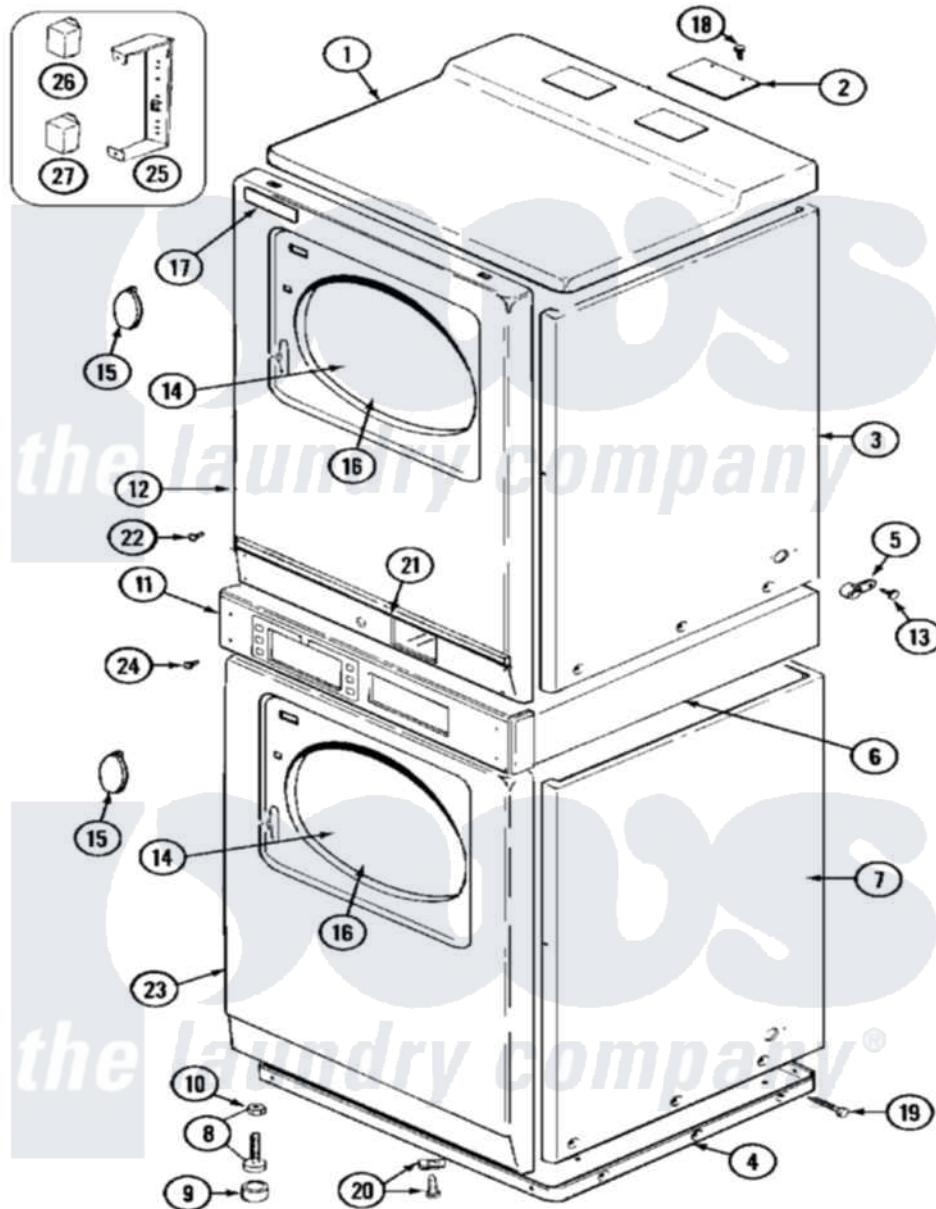

Maytag MDG13PDAGW 02 - FRONT

Maytag [Commercial Maytag MDG13PDAGW Dryer Parts](#) Parts Diagram 02 - FRONT
 Click on the part number to view part

Item	Original Part Number	Replaced By	Status	Part Description
001	NLA		Not Available	COVER, TOP (WHT)
002	NLA		Not Available	PLATE, COVER
003	NLA		Not Available	CABINET (UPR-WHT)
004	306261			Base Assembly, Upper Dryer
"	306530		Not Available	BASE ASSEMBLY (LOWER)
"	Y310632	1163839		Screw
005	910768	M0280301		Tie Electr
006	310933	33002194		Nut, Speed
"	314663	214354		Screw, Top Cover To Cabnt.
"	911050	4312464		Screw
"	NLA		Not Available	SUPPORT ASSEMBLY (WHT)
"	Y310632	1163839		Screw
007	NLA		Not Available	CABINET (LWR-WHT)
008	Y302699	22003428		Leg, Adjustable
009	210684			Foot, Adjustable Leg
010	210385			Lock Nut For Adjustable Leg

011	NLA		Not Available	EXTRUSION, CONTROL (LWR)
012	314666		Not Available	SCREW, PANEL (UPR)
"	33001419		Not Available	PANEL, FRONT (UPR-WHT)
"	33001486	98008544		Screw
"	NLA		Not Available	CLIP, CABINET SCREW
013	211168	W10139210		Screw, 8-18 X 5/16
014	33001203		Not Available	PANEL, CLEAR INNER (W/SEAL)
015	314939			Handle, Door
016	314967		Not Available	DOOR W/WINDOW OUTER HALF (WHT)
017	33001711	33002936		Medallion-
018	Y313559			Screw
019	213007			Xfor Cabinet See Cabinet, Back
020	22001496			Front Panel Fastener And Screw
021	NLA		Not Available	EXTRUSION, CONTROL (UPR)
022	215506			Screw, Control Panel Overlay
"	315489			Screw, Extrusion And Front
023	33001486	98008544		Screw
"	33001614		Not Available	PLUG, FRONT PANEL (WHT)
"	NLA		Not Available	PANEL, FRONT (LWR-WHT)
024	215506			Screw, Control Panel Overlay
025	Y313561			Screw---NA
"	314627			Bracket, Relays
"	Y310632	1163839		Screw
026	206421			Relay, Motor Reversing
"	212949	22001866		Screw, Relay
027	306398			Relay, Heater
"	Y251119	3177991		Screw