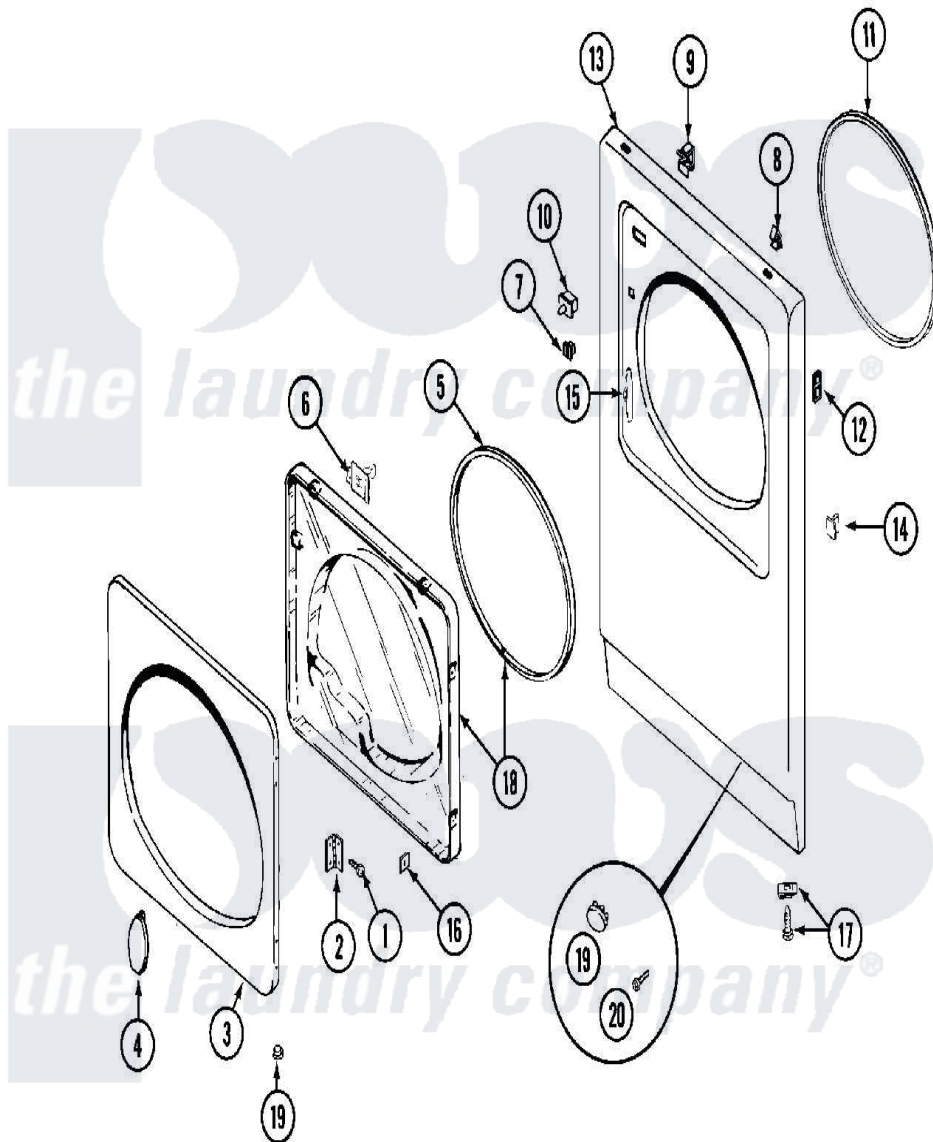

Maytag MDG13PDAGW 03 - DOOR

Maytag [Commercial Maytag MDG13PDAGW Dryer Parts](#) Parts Diagram 03 - DOOR
 Click on the part number to view part

Item	Original Part Number	Replaced By	Status	Part Description
001	Y314062			Screw, Door Hinge And Panel
002	33001230			Hinge, Door
003	314967		Not Available	DOOR W/WINDOW OUTER HALF (WHT)
004	314939			Handle, Door
005	33001304		Not Available	SEAL, DOOR
006	33001305			Strike, Door
007	Y304578	LA-1003		Door Catch Kit
008	212982	22001650		Fastener, Spring
009	Y310376			Clip, Door Switch Harness
010	33001420			Switch, Door
011	314937			Seal, Front Panel
012	NLA		Not Available	CLIP, HINGE SCREW
"	NLA		Not Available	FASTENER CLIP
013	33001419		Not Available	PANEL, FRONT (UPR-WHT)
"	33001486	98008544		Screw
"	NLA		Not Available	(LWR-WHT)

014	NLA	Not Available	PLUG, DOOR CATCH
015	33001175		Cover, Hinge Hole
016	Y313910		Clip, Door Liner To Outer Panel
017	22001496		Front Panel Fastener And Screw
018	33001203	Not Available	PANEL, CLEAR INNER (W/SEAL)
019	33001614	Not Available	PLUG, FRONT PANEL (WHT)
020	315489		Screw, Extrusion And Front