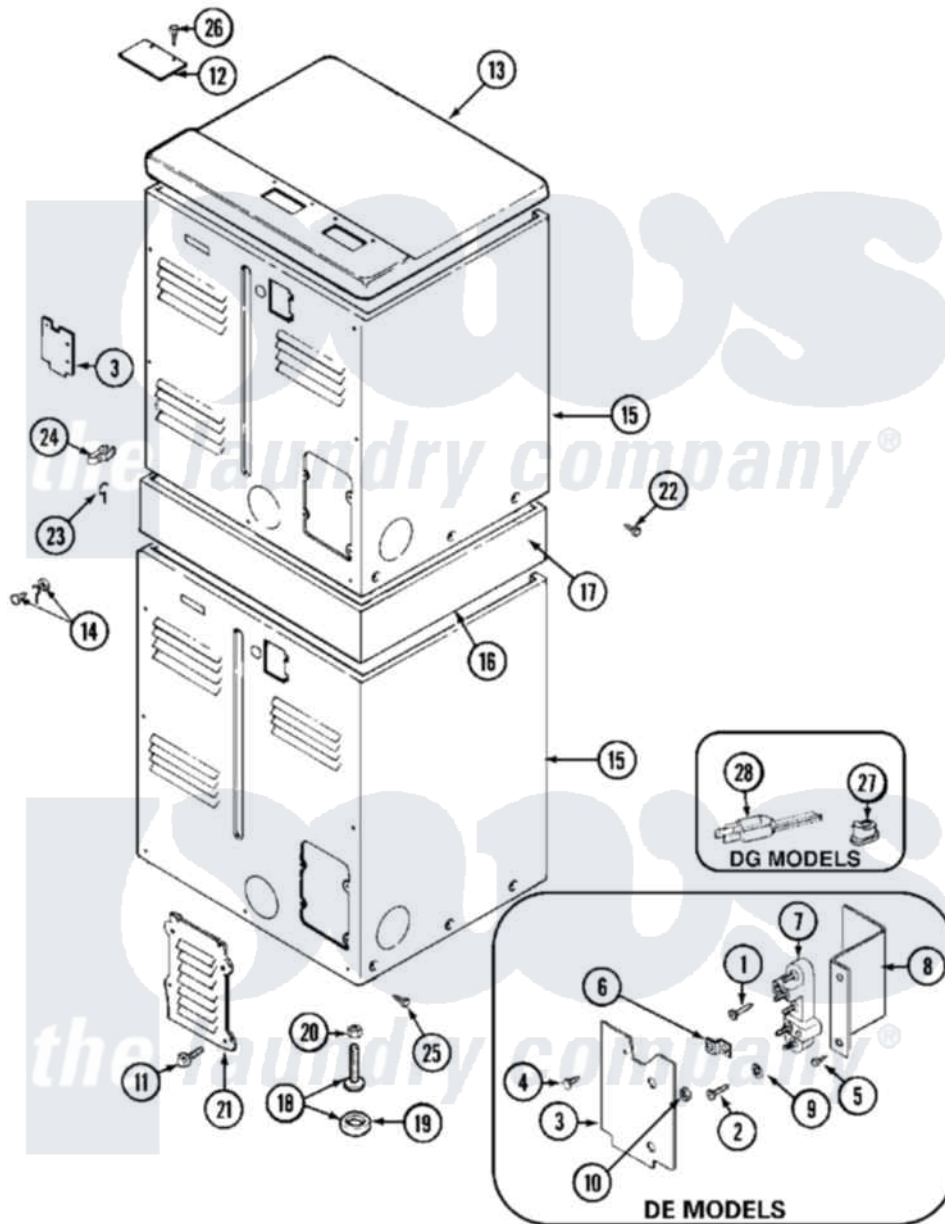

Maytag MDG13PDAGW 04 - REAR

Maytag [Commercial Maytag MDG13PDAGW Dryer Parts](#) Parts Diagram 04 - REAR
 Click on the part number to view part

Item	Original Part Number	Replaced By	Status	Part Description
001	NLA		Not Available	SCREW, GROUND STRAP
002	Y310632	1163839		Screw
003	Y312905		Not Available	COVER, TERMINAL
004	Y313561			Screw----NA
005	Y312209	W10001200		Screw
006	Y312184			Strap, Grounding
007	400008			Block, Terminal
008	Y312904			Bracket, Terminal Block
009	311093			Washer, Terminal Connection
"	Y311270			Washer, Terminal Block
010	311484	112432		Nut
011	216423	3370225		Screw
012	NLA		Not Available	PLATE, TOP COVER
013	NLA		Not Available	COVER, TOP (WHT)
014	NLA		Not Available	SCREW & WASHER ASSEMBLY
015	NLA		Not Available	CABINET (LWR-WHT)

"	Y310632	1163839	Screw
016	NLA	Not Available	SUPPORT ASSEMBLY (WHT)
017	310933	33002194	Nut, Speed
018	Y302699	22003428	Leg, Adjustable
019	210684		Foot, Adjustable Leg
020	210385		Lock Nut For Adjustable Leg
021	Y312951	Not Available	ACCESS COVER, BACK
022	NLA	Not Available	SCREW, SUPPORT DRYER (LWR)
"	Y310632	1163839	Screw
023	311155		Ground Wire And Clamp
"	NLA	Not Available	SCREW, GROUND (TERMINAL BRKT)
024	301548		Clamp, Ground Wire
"	313122		Screw - Baffle To Tumbler
025	213007		Xfor Cabinet See Cabinet, Back
026	Y313559		Screw
027	216183		Grommet, Cord Export
028	33001285	Not Available	CORD, POWER