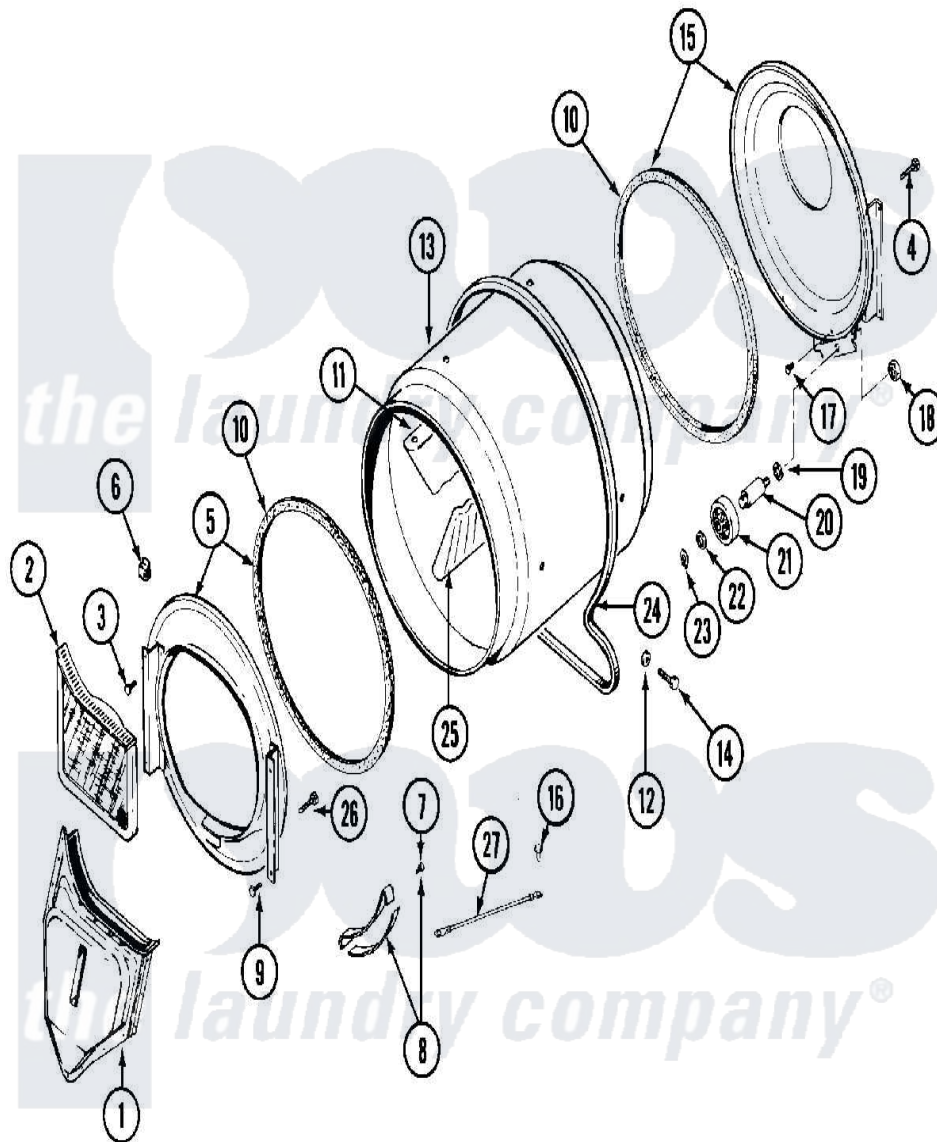

Maytag MDG13PDAGW 05 - TUMBLER

Maytag [Commercial Maytag MDG13PDAGW Dryer Parts](#) Parts Diagram 05 - TUMBLER
 Click on the part number to view part

Item	Original Part Number	Replaced By	Status	Part Description
001	33001016			Outlet Duct Assembly
002	33001170	33002970		Lint Filte
003	NLA		Not Available	SCREW, TUMBLER SUPPORT
004	Y313561			Screw---NA
005	33001179			Front, Tumbler
006	Y310376			Clip, Door Switch Harness
007	210720			Rivet, Bearing To Tumbler Frnt
008	306508			Tumbler Bearing Kit ---W
009	Y310632	1163839		Screw
010	314820			Seal, Tumbler
011	33001012			Baffle
012	314158			Washer, Baffle To Tumbler
013	33001108		Not Available	DRYER TUMBLER, W/O BAFFLES
014	Y310759			Screw, Tumbler Baffles
015	33001178			Back, Tumbler

016	910343	488234	Screw 8-32 X 1/4
017	Y310632	1163839	Screw
018	312538	33001443	Nut, Hex
019	Y313347	312535	Washer, Vault Mounting Brk.
020	Y312948	6-3129480	Shaft- Tumbler
021	Y303373	12001541	Drum Roller/Washer Assembly--W
022	312535		Washer, Vault Mounting Brk.
023	410233	9703438	Ring-Retrn
024	Y312959		Poly "V" Belt For Tumbler
025	33001004		Baffle, Tall
026	Y314110	33002917	Screw, No.10-16
027	901220		Ground Wire