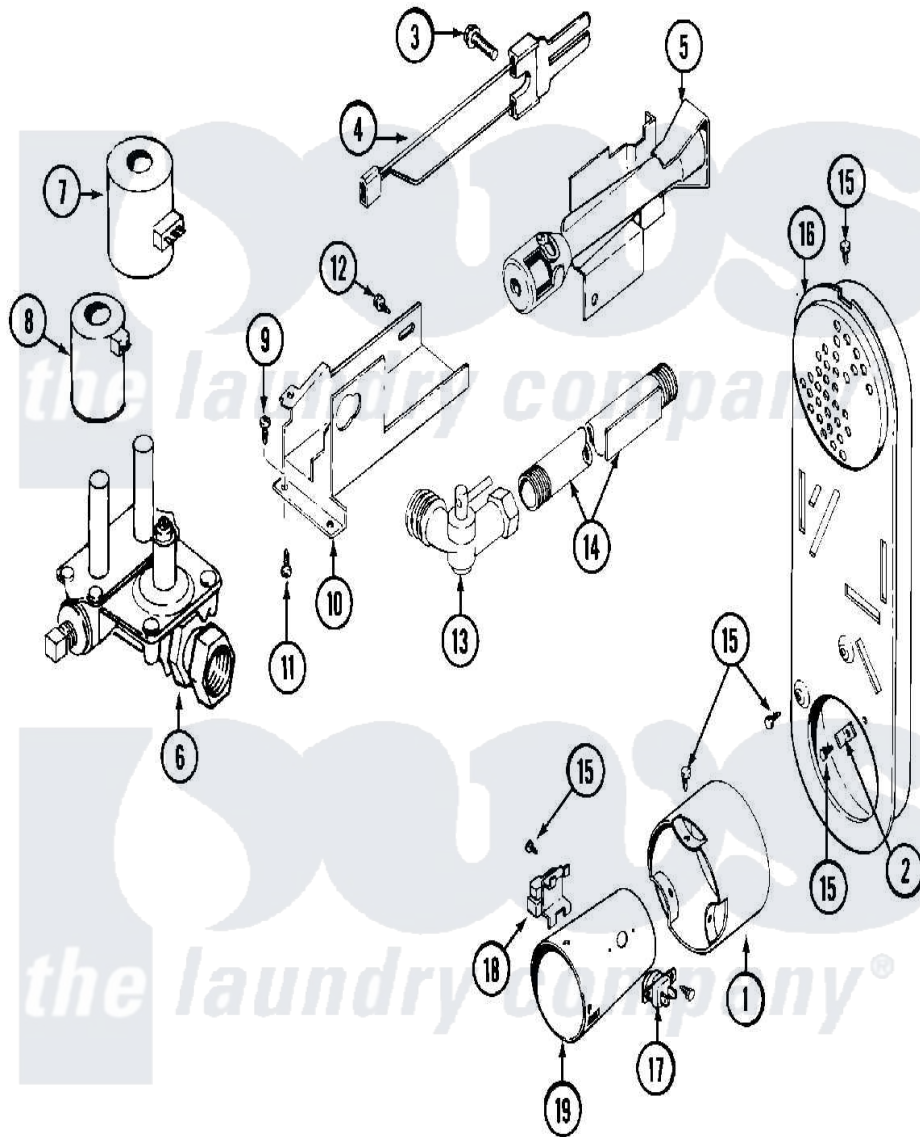

Maytag MDG13PDAGW 06 - GAS VALVE

Maytag [Commercial Maytag MDG13PDAGW Dryer Parts](#) Parts Diagram 06 - GAS VALVE
 Click on the part number to view part

Item	Original Part Number	Replaced By	Status	Part Description
001	NLA		Not Available	EXTENSION, CONE (W/SCREWS)
002	Y312890			Retainer, Heater Chamber
003	304971			Screw Note: Screw, Igniter
004	304970	4391996		Ignitor
005	33001247	33002793		Burner Assembly
"	Y310632	1163839		Screw
006	307927			Valve, Gas
"	33001847	307927		Valve, Gas
007	Y307931			Coil, Holding And Booster
008	307930			Coil, Secondary
009	Y313561			Screw---NA
010	314566			Gas Control Bracket
011	Y310632	1163839		Screw
012	314082	90767		Screw, 8A X 3/8 HeX Washer Head Tapping
"	314568	Y313559		Screw

013	Y303349		Angle Shut-Off, Gas Valve
014	Y303383	33001735	Pipe And Bracket Assembly Series 18 Not Needed Use Vavle
015	211294	90767	Screw, 8A X 3/8 HeX Washer Head Tapping
016	Y308504	Not Available	INLET DUCT ASSEMBLY
017	303395		Thermostat, Hi-Limit
018	Y303377	338906	Radiant, Sensor
019	Y308549		Combustion Cone Assembly