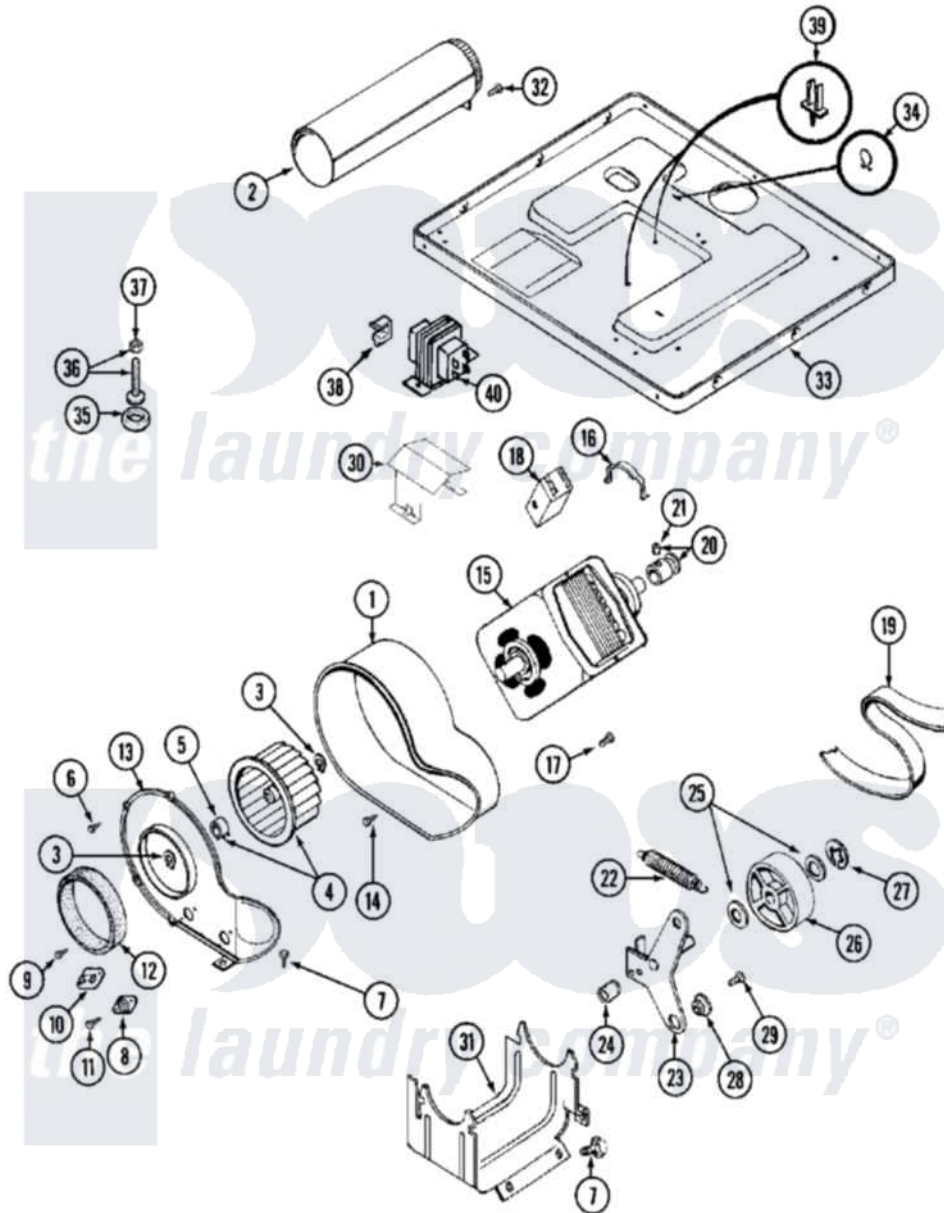

Maytag MDG13PDAGW 07 - MOTOR DRIVE

Maytag [Commercial Maytag MDG13PDAGW Dryer Parts](#) Parts Diagram 07 - MOTOR DRIVE
 Click on the part number to view part

Item	Original Part Number	Replaced By	Status	Part Description
001	Y312893			Housing, Blower
002	Y303442			EXHAUST DUCT ASSEMBLY
003	410233	9703438		Ring-Retrn
004	Y303836			Blower Wheel Assembly And Clamp
005	312967			Clamp, Blower Housing
006	Y312961	W10116751		Screw
007	Y313561			Screw---NA
008	307208			Thermistor, Temp. Control
"	315122		Not Available	COVER, THERMOSTAT PART NOT USED (MDE ONLY)
"	Y303391	33303391		Thermostat, Cycling
"	Y310632	1163839		Screw
009	211294	90767		Screw, 8A X 3/8 HeX Washer Head Tapping
010	306604			Cut-Off, Thermal Part Not Used