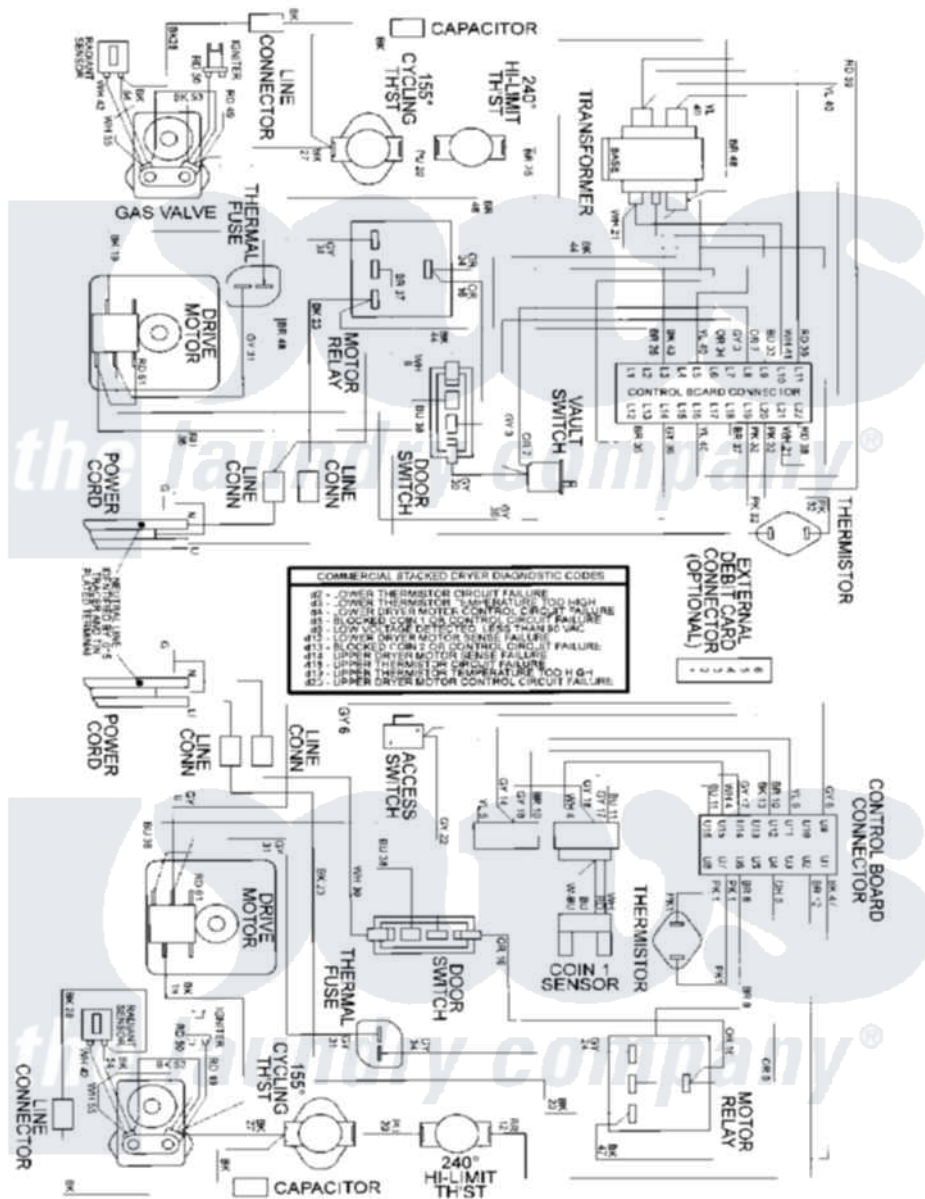

Maytag MDG13PDBAL 08 - WIRING INFORMATION

Maytag Commercial Maytag MDG13PDBAL Dryer Parts Parts Diagram 08 - WIRING INFORMATION
 Click on the part number to view part

| Item | Original Part Number | Replaced By | Status | Part Description |
|------|----------------------|-------------|---------------|--------------------|
| 001 | NLA | | Not Available | WIRING INFORMATION |