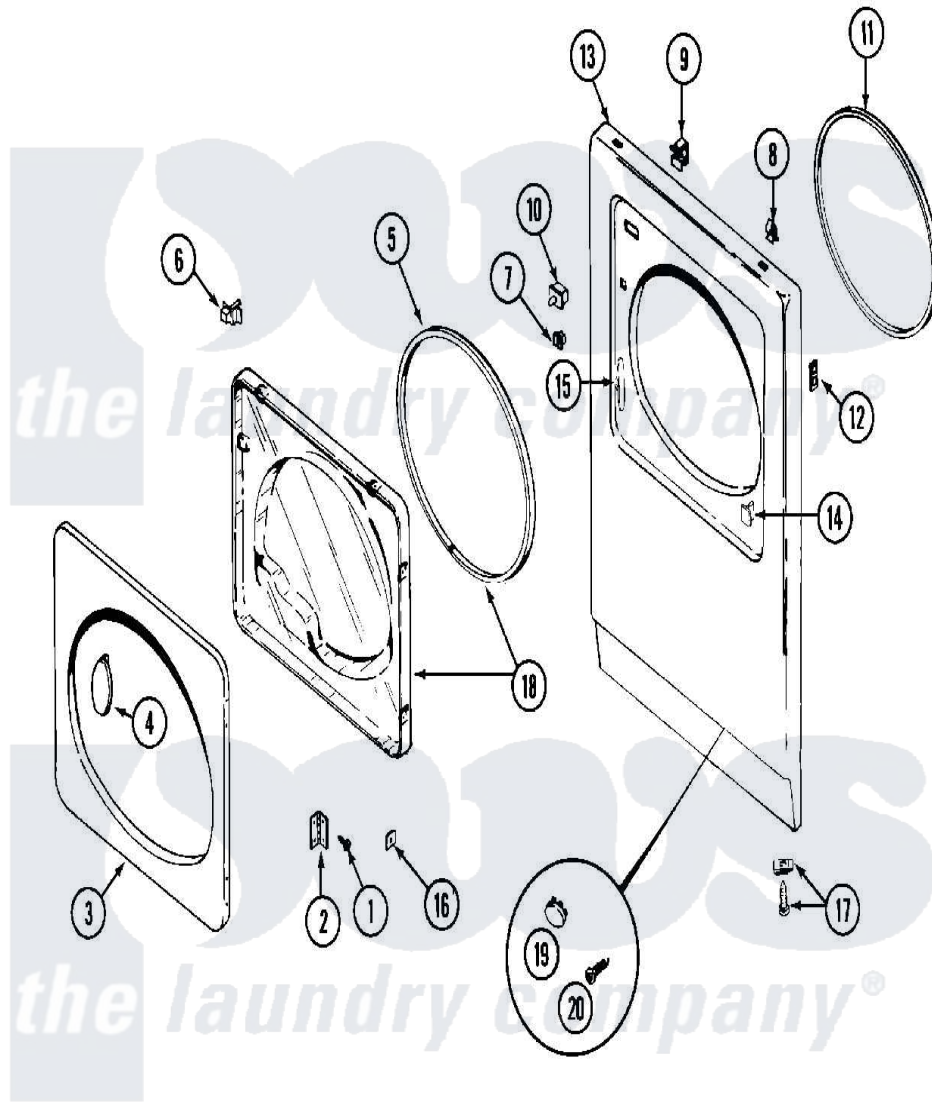

# Maytag MDG13PDBBW 03 - DOOR

Maytag [Commercial Maytag MDG13PDBBW Dryer Parts](#) Parts Diagram 03 - DOOR  
 Click on the part number to view part

Item	Original Part Number	Replaced By	Status	Part Description
001	<a href="#">Y314062</a>			Screw, Door Hinge And Panel
002	<a href="#">33001230</a>			Hinge, Door
003	314967		Not Available	DOOR W/WINDOW OUTER HALF (WHT)
"	NLA		Not Available	(ALM)
004	<a href="#">314939</a>			Handle, Door
"	<a href="#">314974</a>			Handle, Door
005	<a href="#">33001192</a>			Seal, Door
006	<a href="#">33001305</a>			Strike, Door
007	Y304578	<a href="#">LA-1003</a>		Door Catch Kit
008	212982	<a href="#">22001650</a>		Fastener, Spring
009	<a href="#">Y310376</a>			Clip, Door Switch Harness
010	<a href="#">33001420</a>			Switch, Door
011	<a href="#">314937</a>			Seal, Front Panel
012	NLA		Not Available	CLIP, HINGE SCREW
"	NLA		Not Available	SCREW, PLASTIC
013	33001447		Not Available	PANEL, FRONT (UPR-WHT)

"	33001486	<a href="#">98008544</a>	Screw
"	NLA	Not Available	PANEL, FRONT (UPR-ALM)
014	NLA	Not Available	PLUG, DOOR CATCH
015	<a href="#">33001175</a>		Cover, Hinge Hole
"	<a href="#">33001176</a>		Cover, Hinge Hole
016	<a href="#">Y313910</a>		Clip, Door Liner To Outer Panel
017	<a href="#">22001496</a>		Front Panel Fastener And Screw
018	33001203	Not Available	PANEL, CLEAR INNER (W/SEAL)
019	33001614	Not Available	PLUG, FRONT PANEL (WHT)
"	33001615	Not Available	PLUG, FRONT PANEL (ALM)
020	<a href="#">315489</a>		Screw, Extrusion And Front