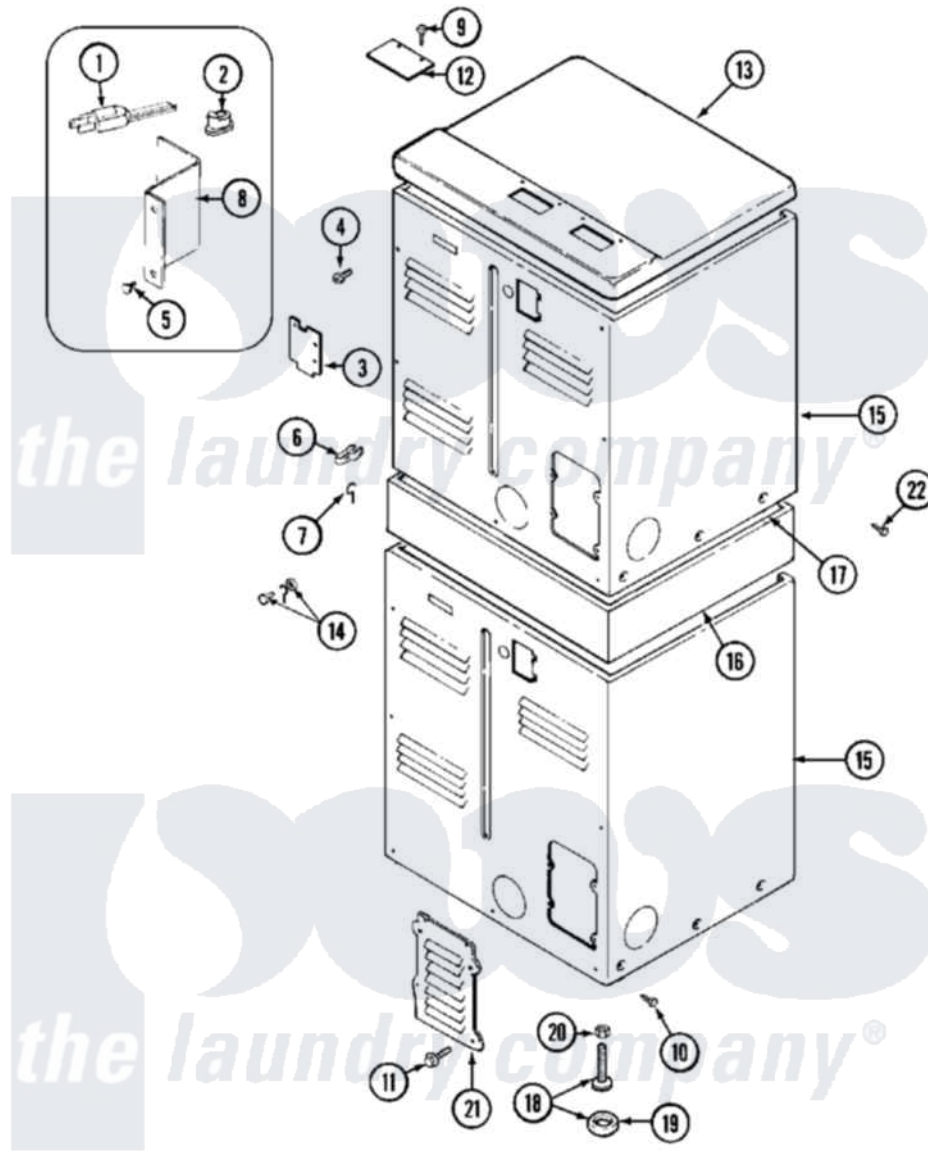

Maytag MDG13PDBBW 04 - REAR

Maytag [Commercial Maytag MDG13PDBBW Dryer Parts](#) Parts Diagram 04 - REAR
 Click on the part number to view part

Item	Original Part Number	Replaced By	Status	Part Description
001	311484	112432		Nut
"	33001246		Not Available	CORD, POWER
"	Y311270			Washer, Terminal Block
002	211881			Grommet, Cord Part Not Used-Gas Models Only
003	Y312905		Not Available	COVER, TERMINAL
004	Y313561			Screw---NA
005	Y312209	W10001200		Screw
006	301548			Clamp, Ground Wire
"	313122			Screw - Baffle To Tumbler
007	311155			Ground Wire And Clamp
008	Y312904			Bracket, Terminal Block
009	Y313559			Screw
010	213007			Xfor Cabinet See Cabinet, Back
011	216423	3370225		Screw
012	NLA		Not Available	PLATE, TOP COVER

013	NLA		Not Available	COVER, TOP (WHT)
014	NLA		Not Available	SCREW & WASHER ASSEMBLY
015	NLA		Not Available	CABINET (LWR-WHT)
"	Y310632	1163839		Screw
016	NLA		Not Available	SUPPORT ASSEMBLY (WHT)
017	310933	33002194		Nut, Speed
018	Y302699	22003428		Leg, Adjustable
019	210684			Foot, Adjustable Leg
020	210385			Lock Nut For Adjustable Leg
021	Y312951		Not Available	ACCESS COVER, BACK
022	NLA		Not Available	SCREW, SUPPORT
"	Y310632	1163839		Screw