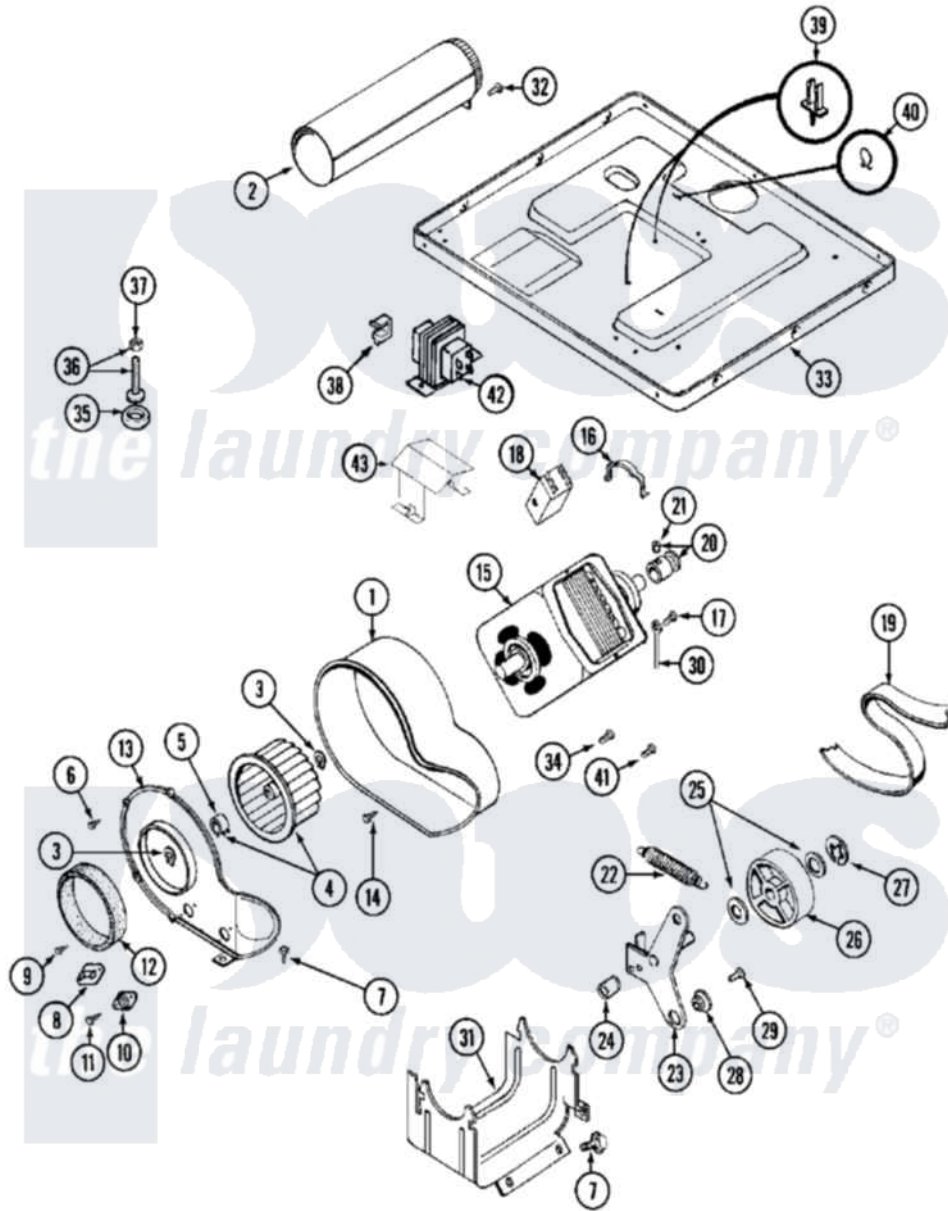

# Maytag MDG13PDBBW 07 - MOTOR DRIVE

Maytag [Commercial Maytag MDG13PDBBW Dryer Parts](#) Parts Diagram 07 - MOTOR DRIVE  
 Click on the part number to view part

Item	Original Part Number	Replaced By	Status	Part Description
001	<a href="#">Y312893</a>			Housing, Blower
002	<a href="#">Y303442</a>			EXHAUST DUCT ASSEMBLY
003	410233	<a href="#">9703438</a>		Ring-Retrn
004	<a href="#">Y303836</a>			Blower Wheel Assembly And Clamp
005	<a href="#">312967</a>			Clamp, Blower Housing
006	Y312961	<a href="#">W10116751</a>		Screw
007	<a href="#">Y313561</a>			Screw---NA
008	<a href="#">307208</a>			Thermistor, Temp. Control
"	<a href="#">902577</a>			Capacitor, Thermostat
"	Y303391	<a href="#">33303391</a>		Thermostat, Cycling
009	<a href="#">211294</a>	<a href="#">90767</a>		Screw, 8A X 3/8 HeX Washer Head Tapping
010	<a href="#">306604</a>			Cut-Off, Thermal Part Not Used
011	NLA		Not Available	SCREW, THERMAL CUT-OFF
012	<a href="#">Y312901</a>			Seal, Housing Cover