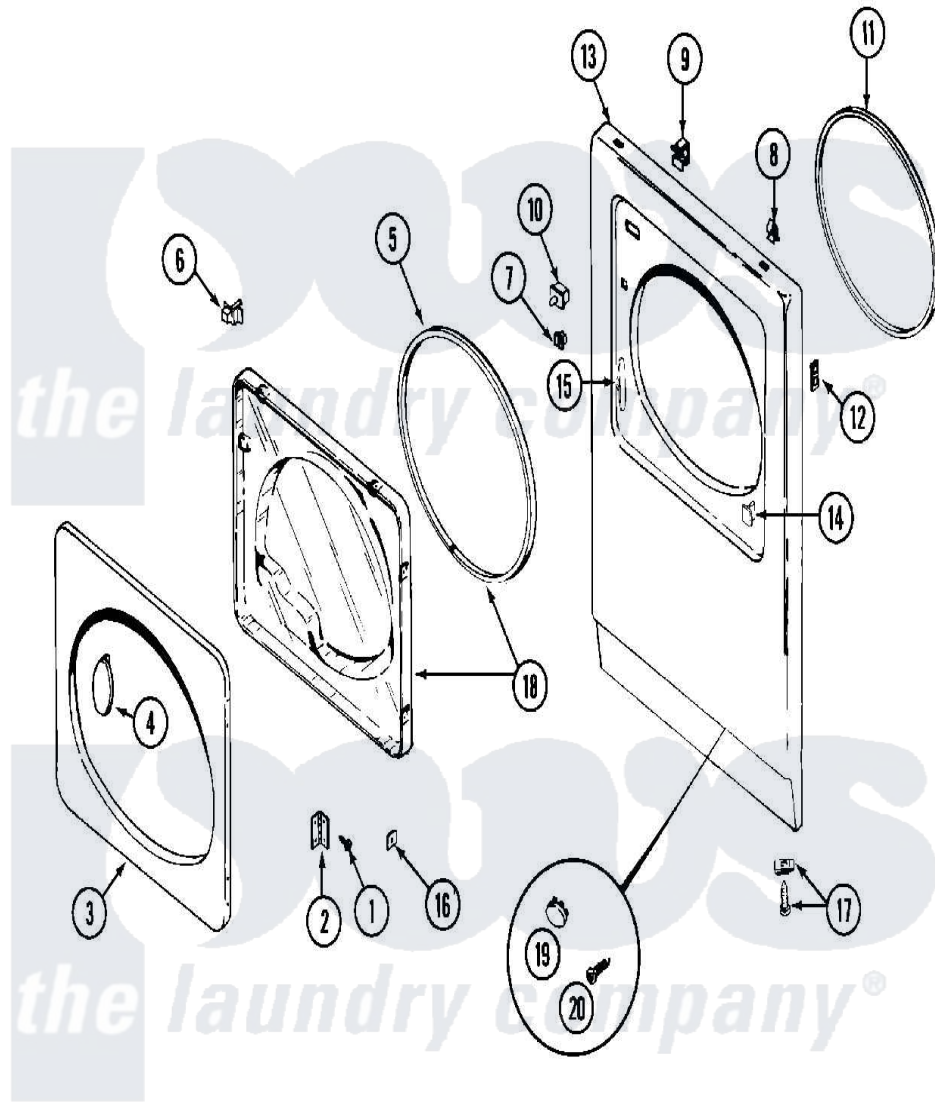

# Maytag MDG13PDEGW 03 - DOOR

Maytag [Commercial Maytag MDG13PDEGW Dryer Parts](#) Parts Diagram 03 - DOOR  
 Click on the part number to view part

Item	Original Part Number	Replaced By	Status	Part Description
001	<a href="#">Y314062</a>			Screw, Door Hinge And Panel
002	<a href="#">33001230</a>			Hinge, Door
003	314967		Not Available	DOOR W/WINDOW OUTER HALF (WHT)
"	NLA		Not Available	(ALM)
004	<a href="#">314939</a>			Handle, Door
"	<a href="#">314974</a>			Handle, Door
005	<a href="#">33001192</a>			Seal, Door
006	<a href="#">33001305</a>			Strike, Door
007	Y304578	<a href="#">LA-1003</a>		Door Catch Kit
008	212982	<a href="#">22001650</a>		Fastener, Spring
009	<a href="#">Y310376</a>			Clip, Door Switch Harness
010	<a href="#">33001420</a>			Switch, Door
011	<a href="#">314937</a>			Seal, Front Panel
012	NLA		Not Available	CLIP, HINGE SCREW
"	NLA		Not Available	SCREW, PLASTIC
013	33001447		Not Available	PANEL, FRONT (UPR-WHT)

"	33001486	<a href="#">98008544</a>	Screw
"	NLA	Not Available	PANEL, FRONT (UPR-ALM)
014	NLA	Not Available	PLUG, DOOR CATCH
015	<a href="#">33001175</a>		Cover, Hinge Hole
"	<a href="#">33001176</a>		Cover, Hinge Hole
016	<a href="#">Y313910</a>		Clip, Door Liner To Outer Panel
017	<a href="#">22001496</a>		Front Panel Fastener And Screw
018	33001203	Not Available	PANEL, CLEAR INNER (W/SEAL)
019	33001614	Not Available	PLUG, FRONT PANEL (WHT)
"	33001615	Not Available	PLUG, FRONT PANEL (ALM)
020	<a href="#">315489</a>		Screw, Extrusion And Front