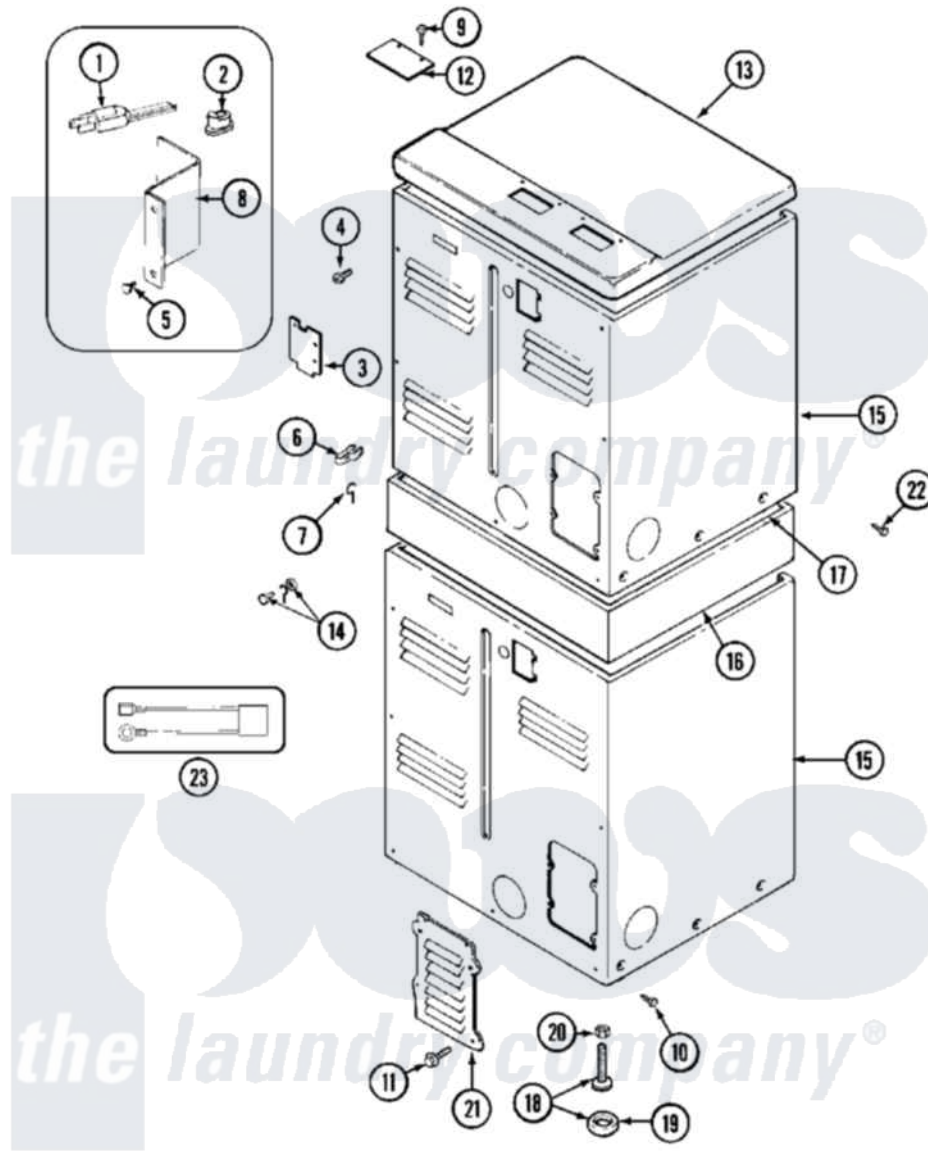

# Maytag MDG13PDEGW 04 - REAR

Maytag [Commercial Maytag MDG13PDEGW Dryer Parts](#) Parts Diagram 04 - REAR  
 Click on the part number to view part

Item	Original Part Number	Replaced By	Status	Part Description
001	308966		Not Available	CORD, POWER (EXPORT)
"	<a href="#">311484</a>	<a href="#">112432</a>		Nut
"	33001246		Not Available	CORD, POWER
"	<a href="#">Y311270</a>			Washer, Terminal Block
002	<a href="#">211881</a>			Grommet, Cord Part Not Used-Gas Models Only
"	33001716		Not Available	GROMMET, POWER CORD
003	Y312905		Not Available	COVER, TERMINAL
004	<a href="#">Y313561</a>			Screw---NA
005	<a href="#">Y312209</a>	<a href="#">W10001200</a>		Screw
006	<a href="#">301548</a>			Clamp, Ground Wire
"	<a href="#">313122</a>			Screw - Baffle To Tumbler
007	<a href="#">311155</a>			Ground Wire And Clamp
008	<a href="#">Y312904</a>			Bracket, Terminal Block
009	<a href="#">Y313559</a>			Screw
010	<a href="#">213007</a>			Xfor Cabinet See Cabinet, Back

011	216423	<a href="#">3370225</a>		Screw
012	NLA		Not Available	PLATE, TOP COVER
013	NLA		Not Available	COVER, TOP (WHT)
014	NLA		Not Available	SCREW & WASHER ASSEMBLY
015	NLA		Not Available	CABINET (LWR-WHT)
"	Y310632	<a href="#">1163839</a>		Screw
016	NLA		Not Available	SUPPORT ASSEMBLY (WHT)
017	310933	<a href="#">33002194</a>		Nut, Speed
018	Y302699	<a href="#">22003428</a>		Leg, Adjustable
019	<a href="#">210684</a>			Foot, Adjustable Leg
020	<a href="#">210385</a>			Lock Nut For Adjustable Leg
021	Y312951		Not Available	ACCESS COVER, BACK
022	NLA		Not Available	SCREW, SUPPORT
"	Y310632	<a href="#">1163839</a>		Screw
023	NLA		Not Available	SURGE SUPPRESSOR KIT
"	NLA		Not Available	WIRE HARNESS, TORROID-- -NA