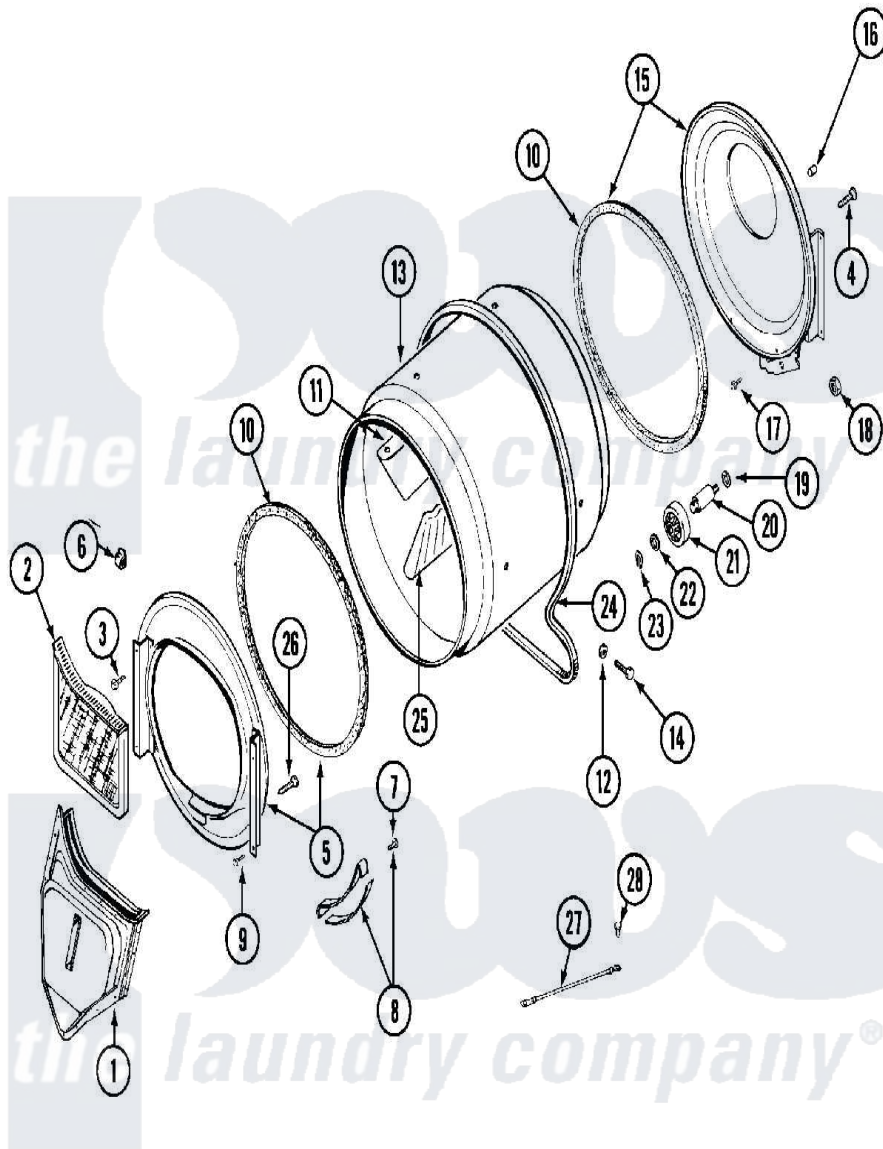

Maytag MDG13PDEGW 05 - TUMBLER

Maytag [Commercial Maytag MDG13PDEGW Dryer Parts](#) Parts Diagram 05 - TUMBLER
 Click on the part number to view part

Item	Original Part Number	Replaced By	Status	Part Description
001	33001016			Outlet Duct Assembly
002	33001170	33002970		Lint Filte
003	NLA		Not Available	SCREW, TUMBLER SUPPORT
004	Y313561			Screw---NA
005	33001179			Front, Tumbler
006	Y310376			Clip, Door Switch Harness
007	210720			Rivet, Bearing To Tumbler Frnt
008	306508			Tumbler Bearing Kit ---W
009	Y310632	1163839		Screw
010	314820			Seal, Tumbler
011	33001012			Baffle
012	314158			Washer, Baffle To Tumbler
013	33001108		Not Available	DRYER TUMBLER, W/O BAFFLES
014	Y310759			Screw, Tumbler Baffles
015	33001178			Back, Tumbler

016	NLA	Not Available	COVER, THREAD
017	Y310632	1163839	Screw
018	312538	33001443	Nut, Hex
019	Y313347	312535	Washer, Vault Mounting Brk.
020	Y312948	6-3129480	Shaft- Tumbler
021	Y303373	12001541	Drum Roller/Washer Assembly--W
022	312535		Washer, Vault Mounting Brk.
023	410233	9703438	Ring-Retrn
024	Y312959		Poly "V" Belt For Tumbler
025	33001004		Baffle, Tall
026	Y314110	33002917	Screw, No.10-16
027	901220		Ground Wire
028	910343	488234	Screw 8-32 X 1/4