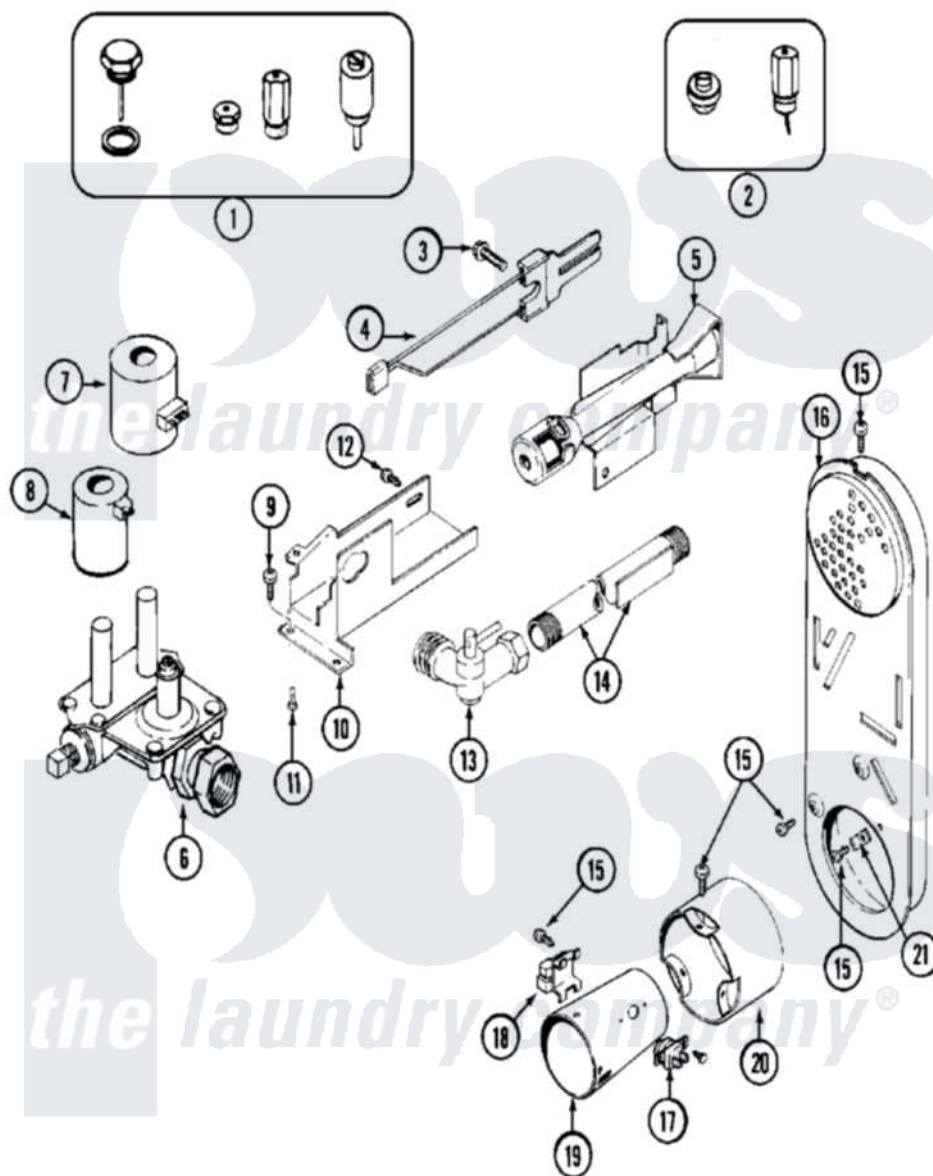

Maytag MDG13PDEGW 06 - GAS VALVE

Maytag [Commercial Maytag MDG13PDEGW Dryer Parts](#) Parts Diagram 06 - GAS VALVE
 Click on the part number to view part

Item	Original Part Number	Replaced By	Status	Part Description
001	Y308378	W10402145		LP Gas Con
002	Y308377		Not Available	CONVERSION KIT (LP TO NATURAL)
003	304971			Screw Note: Screw, Igniter
004	304970	4391996		Ignitor
005	33001247	33002793		Burner Assembly
006	307927			Valve, Gas
"	308345			Valve, Gas
007	306106			Coil, Holding And Booster--W
"	Y307931			Coil, Holding And Booster
008	306105	694540		Coil, 60 Hz
"	307930			Coil, Secondary
009	Y313561			Screw---NA
010	314566			Gas Control Bracket
011	Y313559			Screw
012	314082	90767		Screw, 8A X 3/8 HeX Washer Head Tapping

"	314568	Y313559	Screw
013	Y303349		Angle Shut-Off, Gas Valve
014	Y303383	33001735	Pipe And Bracket Assembly Series 18 Not Needed Use Vavle
015	211294	90767	Screw, 8A X 3/8 HeX Washer Head Tapping
016	Y308504		Not Available
017	303395		INLET DUCT ASSEMBLY
"	305169		Thermostat, Hi-Limit
018	Y303377	338906	Thermostat, Hi-Limit Gas
019	NLA		Radiant, Sensor
"	Y308548		Not Available
020	NLA		COMBUSTION CONE ASSEMBLY
"	Y303841		Combustion Cone Assembly
021	Y312890		Not Available
			EXTENSION, CONE (W/SCREWS)
			Cone, Extension
			Retainer, Heater Chamber