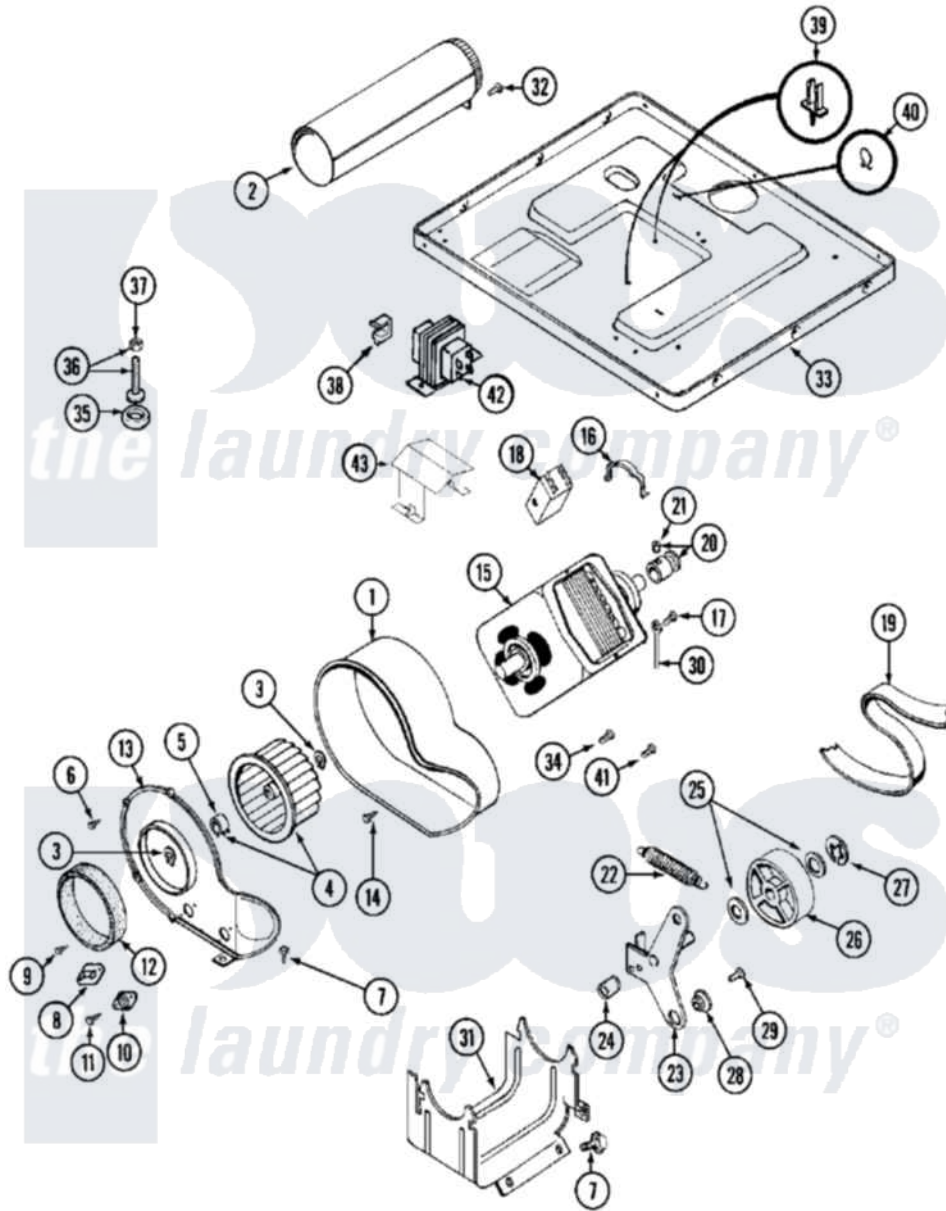

Maytag MDG13PDEGW 07 - MOTOR DRIVE

Maytag Commercial Maytag MDG13PDEGW Dryer Parts Parts Diagram 07 - MOTOR DRIVE
 Click on the part number to view part

Item	Original Part Number	Replaced By	Status	Part Description
001	Y312893			Housing, Blower
002	Y303442			EXHAUST DUCT ASSEMBLY
003	410233	9703438		Ring-Retrn
004	Y303836			Blower Wheel Assembly And Clamp
005	312967			Clamp, Blower Housing
006	Y312961	W10116751		Screw
007	Y313561			Screw---NA
008	307208			Thermistor, Temp. Control
"	902577			Capacitor, Thermostat
"	Y303391	33303391		Thermostat, Cycling
009	211294	90767		Screw, 8A X 3/8 HeX Washer Head Tapping
010	306604			Cut-Off, Thermal Part Not Used
011	NLA		Not Available	SCREW, THERMAL CUT-OFF
012	Y312901			Seal, Housing Cover