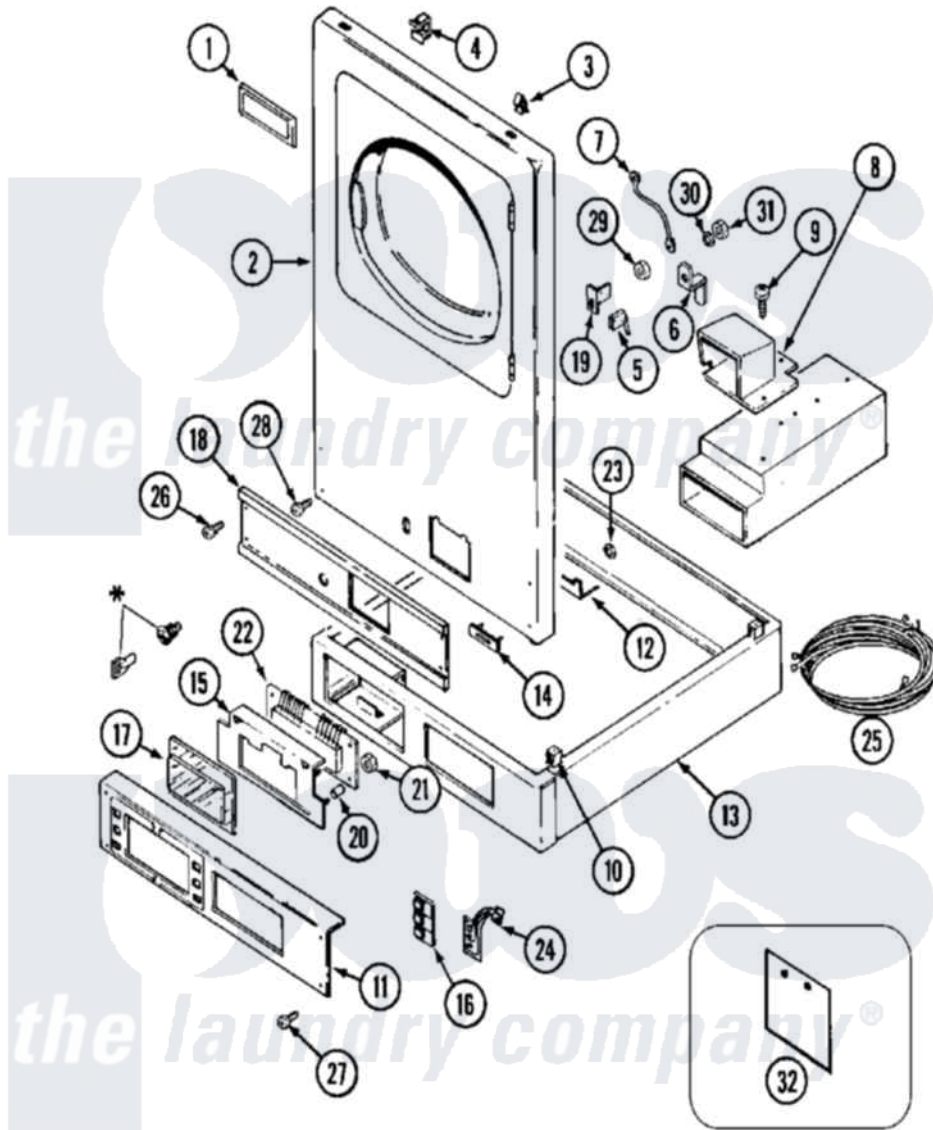

Maytag MDG13PRAAW 01 - CONTROLS & UPPER PANEL

***Contact Your Commercial Distributor for Locks & Keys**

Maytag [Commercial Maytag MDG13PRAAW Dryer Parts](#) Parts Diagram 01 - CONTROLS & UPPER PANEL
 Click on the part number to view part

Item	Original Part Number	Replaced By	Status	Part Description
001	NLA		Not Available	NAME PLATE
002	33001447		Not Available	PANEL, FRONT (UPR-WHT)
"	33001486	98008544		Screw
003	212982	22001650		Fastener, Spring
004	Y310376			Clip, Door Switch Harness
005	912012	3400409		Screw
"	Y306232			Switch, Access
006	314625	206637		Lock Kit
007	Y303981			Ground Wire For Latch
008	NLA		Not Available	COVER, COIN DROP
009	314654			Bolt, Coin Drop Cover
010	310933	33002194		Nut, Speed
011	NLA		Not Available	EXTRUSION (LWR)
012	Y313561			Screw---NA
"	314631			Bracket, Coin Mechanism
"	Y310632	1163839		Screw

013	NLA		Not Available	SUPPORT ASSEMBLY (WHT)
014	306233		Not Available	STRAP, COIN ACCEPTOR
015	33001201			Plate, Control Mounting
"	910186	99002757		Screw
016	33001156			Button, Control
017	33001209			Cover, Display
018	NLA		Not Available	EXTRUSION, CONTROL (UPR)
019	314634			Bracket, Access Switch
020	33001204			Stand-Off, Ccontrol Board
021	912077			Locknut, Reader Harness
022	33001290	33002605		Circuit Board Assembly
023	Y052659	Y052655		Hex Nut, No.8-32
024	33001200	33002449		Switch, Membrane
025	314522			Grommet, Strain Relief
"	910768	M0280301		Tie Electr
"	NLA		Not Available	WIRE HARNESS, MAIN (UPR)
026	215506			Screw, Control Panel Overlay
"	315489			Screw, Extrusion And Front
027	215506			Screw, Control Panel Overlay
028	314666		Not Available	SCREW, PANEL (UPR)
"	NLA		Not Available	CLIP, CABINET SCREW
029	212328	W10139762		Hex Nut, 3/4-27
030	22001354	W10177242		Hex-Nut 9/32 - 28
031	22001355			Nut, Lock Cam
032	33001157		Not Available	PLATE, COIN DROP COVER (PART NOT USED)
033	NLA		Not Available	HARNESS, PR OPTIC PLUG