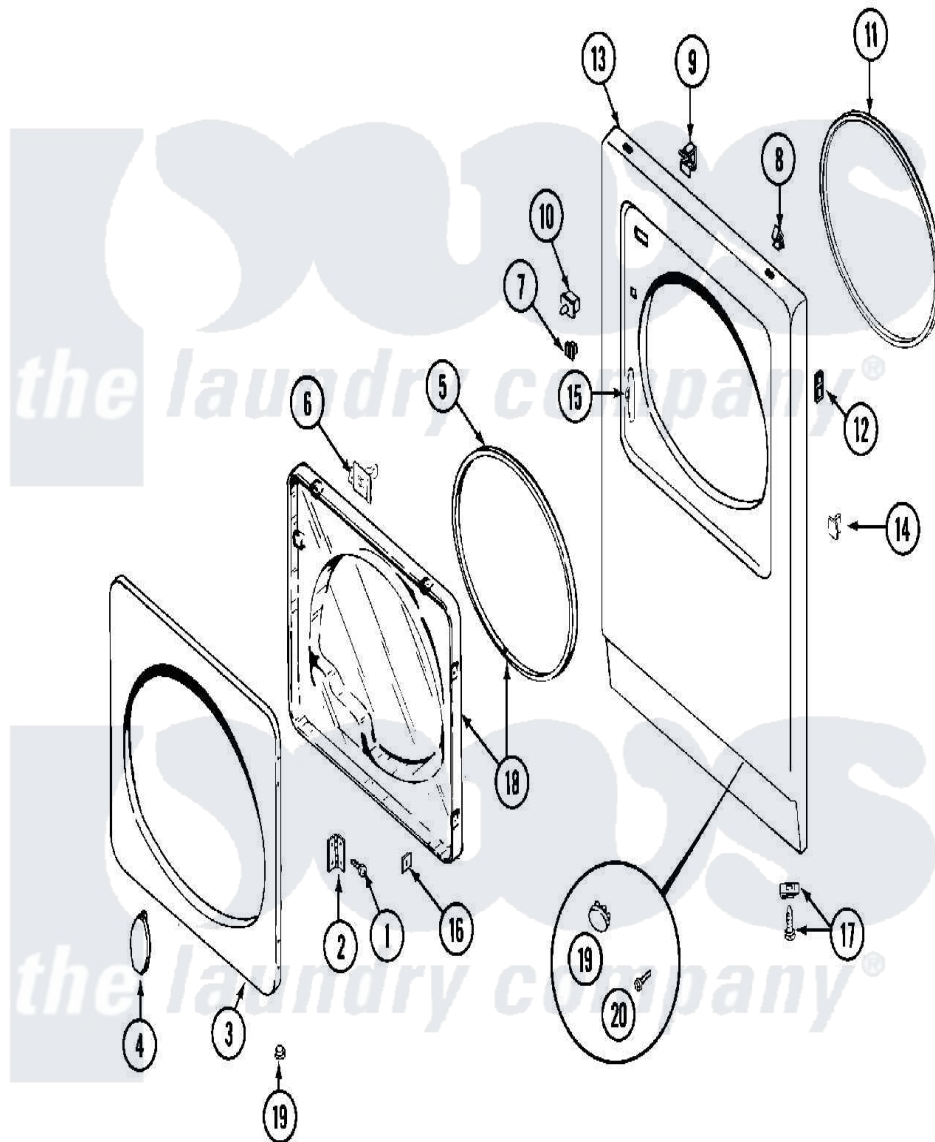

Maytag MDG13PRAAW 03 - DOOR

Maytag [Commercial Maytag MDG13PRAAW Dryer Parts](#) Parts Diagram 03 - DOOR
 Click on the part number to view part

| Item | Original Part Number | Replaced By | Status | Part Description |
|------|--------------------------|--------------------------|---------------|--------------------------------|
| 001 | Y314062 | | | Screw, Door Hinge And Panel |
| 002 | 33001230 | | | Hinge, Door |
| 003 | 314967 | | Not Available | DOOR W/WINDOW OUTER HALF (WHT) |
| 004 | 314939 | | | Handle, Door |
| 005 | 33001192 | | | Seal, Door |
| 006 | 33001305 | | | Strike, Door |
| 007 | Y304578 | LA-1003 | | Door Catch Kit |
| 008 | 212982 | 22001650 | | Fastener, Spring |
| 009 | Y310376 | | | Clip, Door Switch Harness |
| 010 | 33001420 | | | Switch, Door |
| 011 | 314937 | | | Seal, Front Panel |
| 012 | NLA | | Not Available | CLIP, HINGE SCREW |
| 013 | 33001447 | | Not Available | PANEL, FRONT (UPR-WHT) |
| " | 33001486 | 98008544 | | Screw |
| " | NLA | | Not Available | (LWR-WHT) |
| 014 | NLA | | Not Available | PLUG, DOOR CATCH |

| | | | |
|-----|--------------------------|---------------|---------------------------------|
| 015 | 33001175 | | Cover, Hinge Hole |
| 016 | Y313910 | | Clip, Door Liner To Outer Panel |
| 017 | 22001496 | | Front Panel Fastener And Screw |
| 018 | 33001203 | Not Available | PANEL, CLEAR INNER (W/SEAL) |
| 019 | 33001614 | Not Available | PLUG, FRONT PANEL (WHT) |
| 020 | 315489 | | Screw, Extrusion And Front |