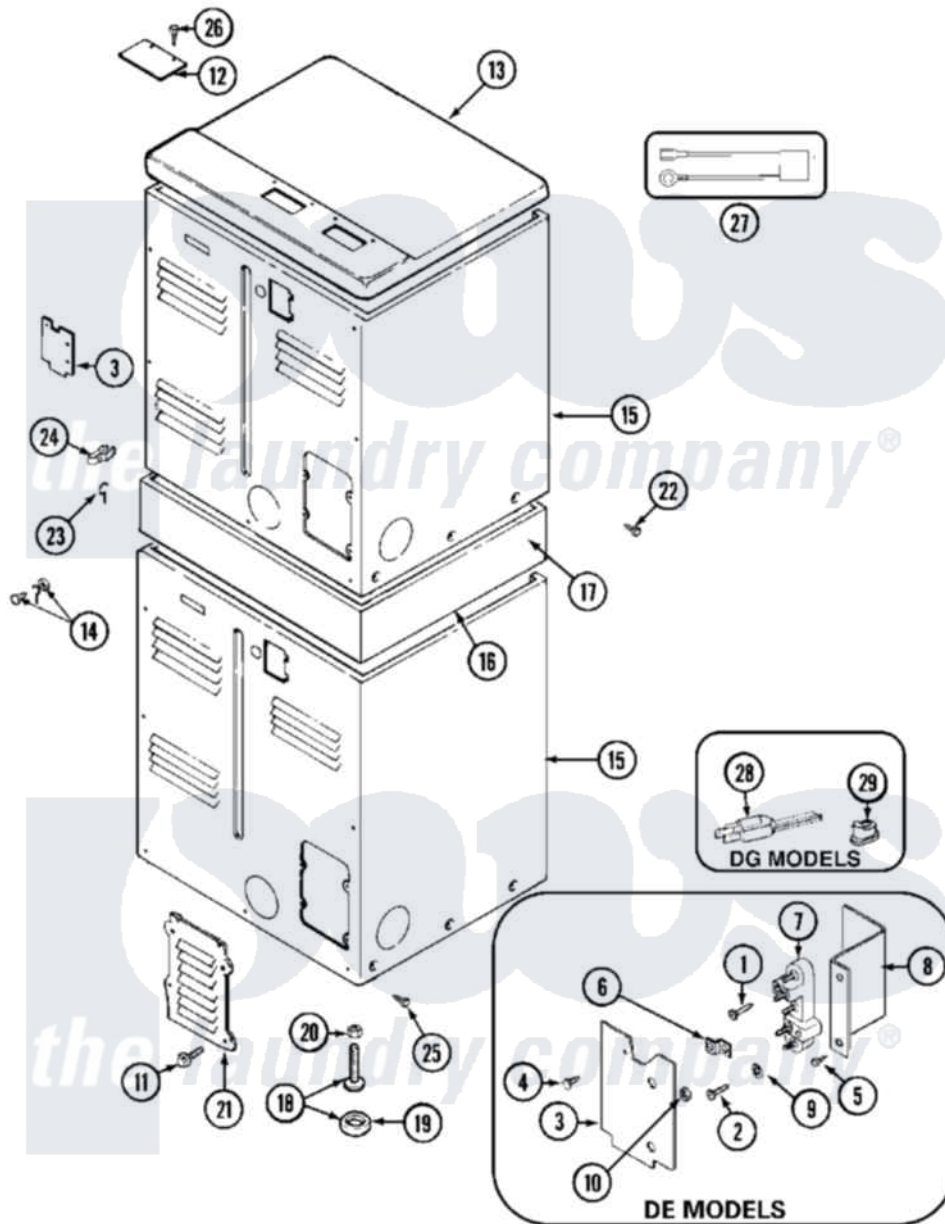

Maytag MDG13PRAAW 04 - REAR

Maytag [Commercial Maytag MDG13PRAAW Dryer Parts](#) Parts Diagram 04 - REAR
 Click on the part number to view part

Item	Original Part Number	Replaced By	Status	Part Description
001	NLA		Not Available	SCREW, GROUND STRAP
002	Y310632	1163839		Screw
003	Y312905		Not Available	COVER, TERMINAL
004	Y313561			Screw----NA
005	Y312209	W10001200		Screw
006	Y312184			Strap, Grounding
007	33001244			Block, Terminal
008	Y312904			Bracket, Terminal Block
009	311093			Washer, Terminal Connection
"	Y311270			Washer, Terminal Block
010	311484	112432		Nut
011	216423	3370225		Screw
012	NLA		Not Available	PLATE, TOP COVER
013	NLA		Not Available	COVER, TOP (WHT)
014	NLA		Not Available	SCREW
015	NLA		Not Available	CABINET (LWR-WHT)

"	Y310632	1163839		Screw
016	NLA		Not Available	SUPPORT ASSEMBLY (WHT)
017	310933	33002194		Nut, Speed
018	Y302699	22003428		Leg, Adjustable
019	210684			Foot, Adjustable Leg
020	210385			Lock Nut For Adjustable Leg
021	Y312951		Not Available	ACCESS COVER, BACK
022	911050	4312464		Screw
"	Y310632	1163839		Screw
023	311155			Ground Wire And Clamp
024	301548			Clamp, Ground Wire
"	313122			Screw - Baffle To Tumbler
025	213007			Xfor Cabinet See Cabinet, Back
026	Y313559			Screw
027	12001279			Surge Suppressor Kit
"	NLA		Not Available	SURGE SUPPRESSOR KIT
028	33001246		Not Available	CORD, POWER
029	211881			Grommet, Cord Part Not Used- Gas Models Only