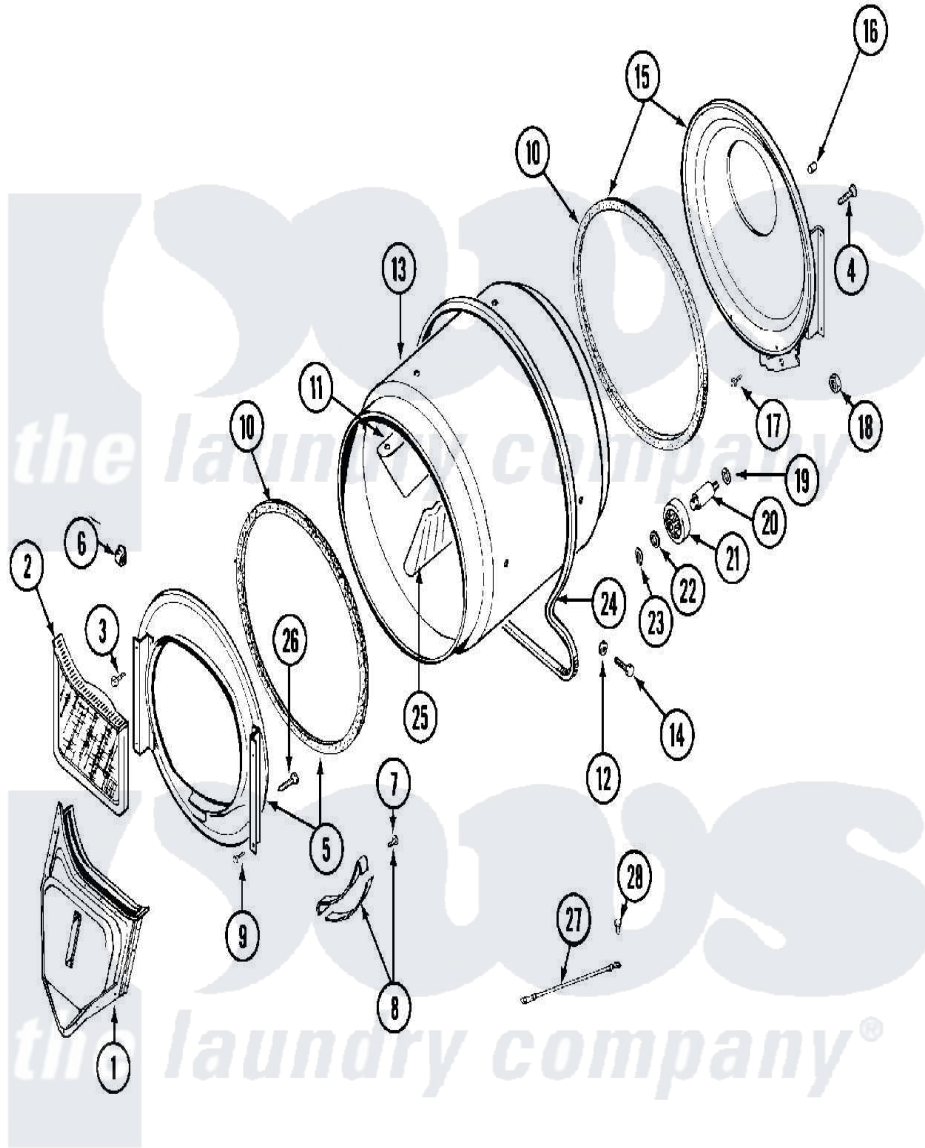

Maytag MDG13PRAAW 05 - TUMBLER

Maytag [Commercial Maytag MDG13PRAAW Dryer Parts](#) Parts Diagram 05 - TUMBLER
 Click on the part number to view part

Item	Original Part Number	Replaced By	Status	Part Description
001	33001016			Outlet Duct Assembly
002	33001170	33002970		Lint Filte
003	NLA		Not Available	SCREW, TUMBLER SUPPORT
004	Y313561			Screw---NA
005	33001179			Front, Tumbler
006	Y310376			Clip, Door Switch Harness
007	210720			Rivet, Bearing To Tumbler Frnt
008	306508			Tumbler Bearing Kit ---W
009	Y310632	1163839		Screw
010	314820			Seal, Tumbler
011	33001012			Baffle
012	314158			Washer, Baffle To Tumbler
013	33001108		Not Available	DRYER TUMBLER, W/O BAFFLES
014	Y310759			Screw, Tumbler Baffles
015	33001178			Back, Tumbler

016	NLA	Not Available	COVER, THREAD
017	Y310632	1163839	Screw
018	33001443		Nut, Hex
019	Y313347	312535	Washer, Vault Mounting Brk.
020	Y312948	6-3129480	Shaft- Tumbler
021	Y303373	12001541	Drum Roller/Washer Assembly--W
022	312535		Washer, Vault Mounting Brk.
023	410233	9703438	Ring-Retrn
024	Y312959		Poly "V" Belt For Tumbler
025	33001004		Baffle, Tall
026	Y314110	33002917	Screw, No.10-16
027	901220		Ground Wire
028	910343	488234	Screw 8-32 X 1/4