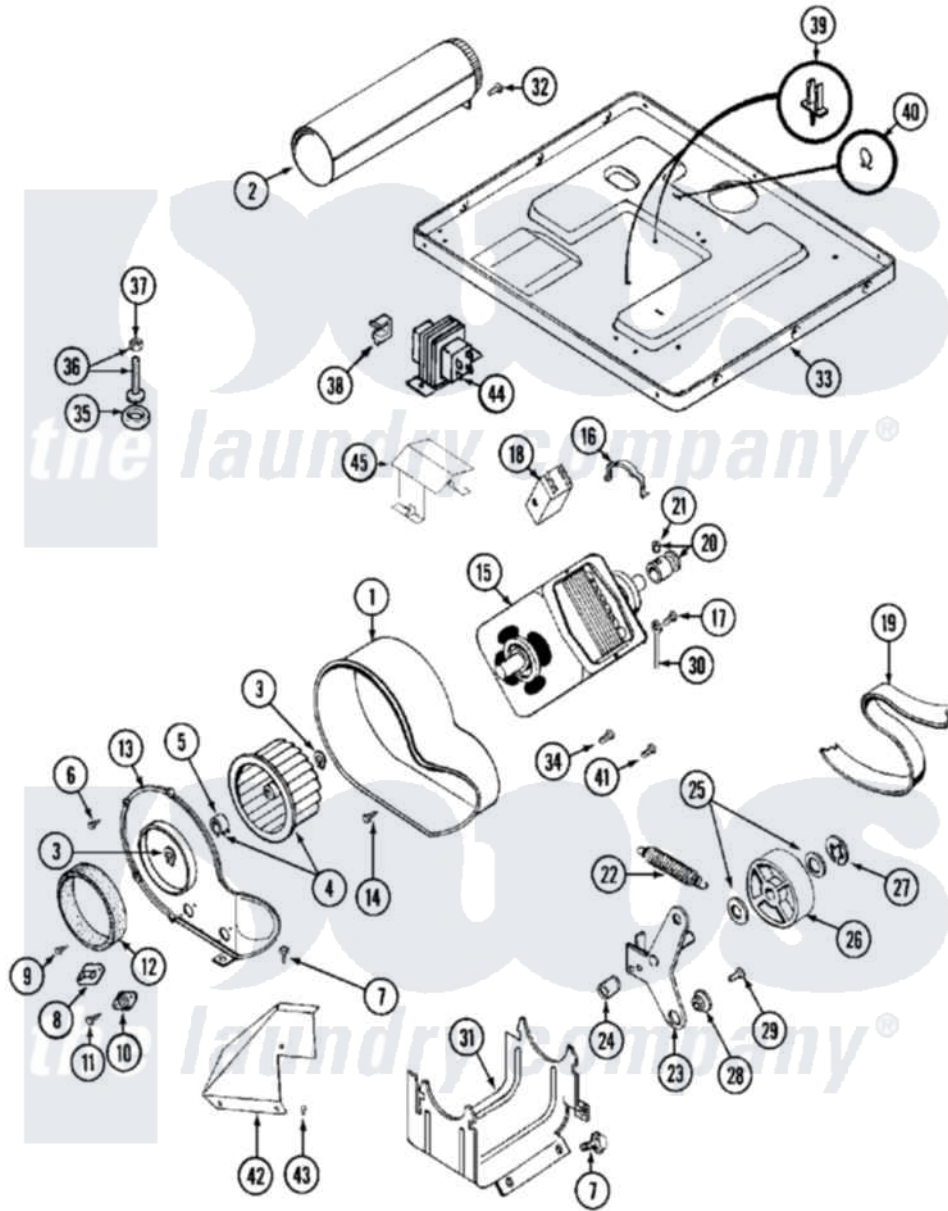

Maytag MDG13PRAAW 07 - MOTOR DRIVE

Maytag [Commercial Maytag MDG13PRAAW Dryer Parts](#) Parts Diagram 07 - MOTOR DRIVE
 Click on the part number to view part

Item	Original Part Number	Replaced By	Status	Part Description
001	Y312893			Housing, Blower
002	Y303442			EXHAUST DUCT ASSEMBLY
003	410233	9703438		Ring-Retrn
004	Y303836			Blower Wheel Assembly And Clamp
005	312967			Clamp, Blower Housing
006	Y312961	W10116751		Screw
007	Y313561			Screw---NA
008	307208			Thermistor, Temp. Control
"	Y303391	33303391		Thermostat, Cycling
009	211294	90767		Screw, 8A X 3/8 HeX Washer Head Tapping
010	306604			Cut-Off, Thermal Part Not Used
011	NLA		Not Available	SCREW, THERMAL CUT-OFF
012	Y312901			Seal, Housing Cover
013	314778		Not Available	COVER, BLOWER HOUSING