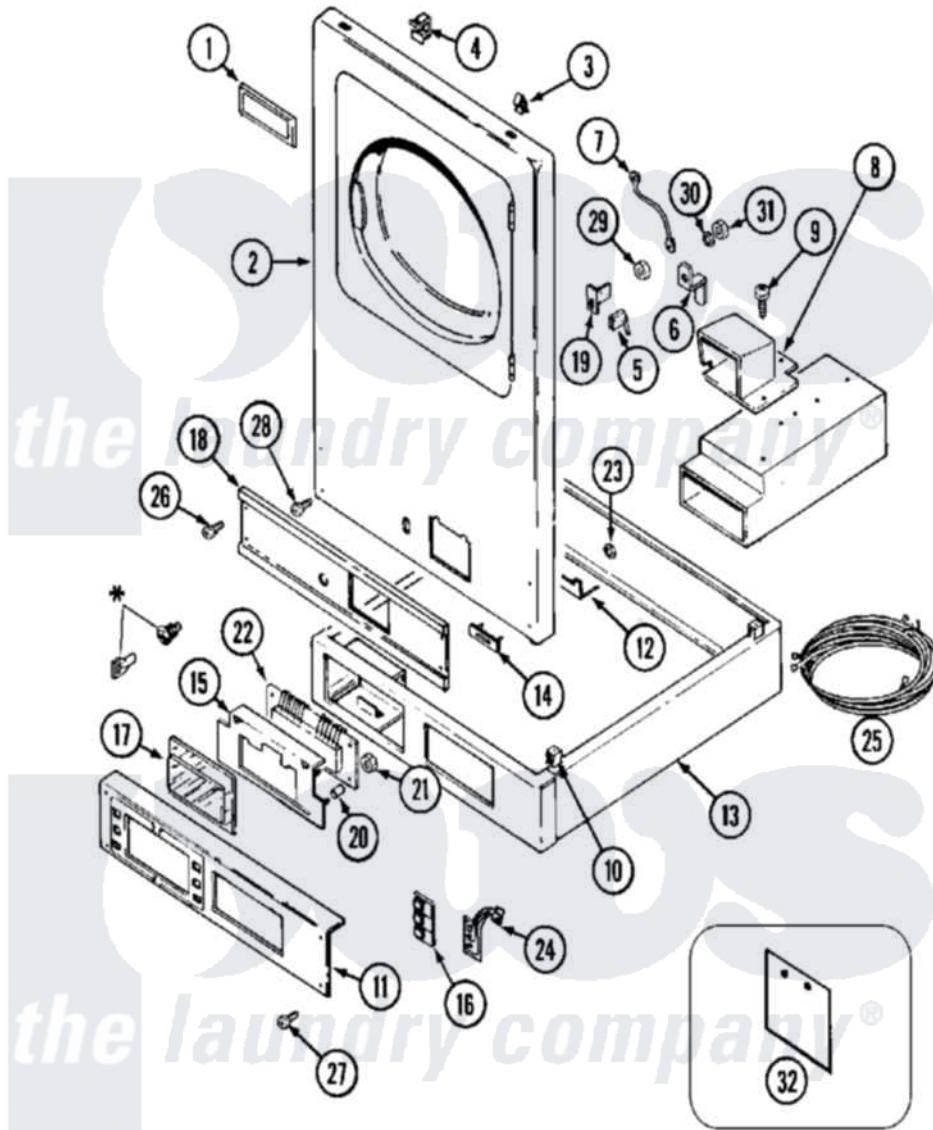

Maytag MDG13PRBAW 01 - CONTROLS & UPPER PANEL

***Contact Your Commercial Distributor for Locks & Keys**

Maytag [Commercial Maytag MDG13PRBAW Dryer Parts](#) Parts Diagram 01 - CONTROLS & UPPER PANEL
 Click on the part number to view part

Item	Original Part Number	Replaced By	Status	Part Description
001	33001711	33002936		Medallion-
002	33001447		Not Available	PANEL, FRONT (UPR-WHT)
"	33001486	98008544		Screw
003	212982	22001650		Fastener, Spring
004	Y310376			Clip, Door Switch Harness
005	912012	3400409		Screw
"	Y306232			Switch, Access
006	314625	206637		Lock Kit
007	Y303981			Ground Wire For Latch
008	NLA		Not Available	COVER, COIN DROP
009	314654			Bolt, Coin Drop Cover
010	310933	33002194		Nut, Speed
011	NLA		Not Available	EXTRUSION (LWR)
012	Y313561			Screw---NA
"	314631			Bracket, Coin Mechanism
"	Y310632	1163839		Screw

013	NLA		Not Available	SUPPORT ASSEMBLY (WHT)
014	306233		Not Available	STRAP, COIN ACCEPTOR
015	33001201			Plate, Control Mounting
"	910186	99002757		Screw
016	33001156			Button, Control
017	33001209			Cover, Display
018	NLA		Not Available	EXTRUSION, CONTROL (UPR)
019	314634			Bracket, Access Switch
020	33001204			Stand-Off, Ccontrol Board
021	912077			Locknut, Reader Harness
022	33001747	33002605		Circuit Board Assembly
023	Y052659	Y052655		Hex Nut, No.8-32
024	33001200	33002449		Switch, Membrane
025	314522			Grommet, Strain Relief
"	910768	M0280301		Tie Electr
"	NLA		Not Available	WIRE HARNESS, MAIN (UPR)
026	215506			Screw, Control Panel Overlay
"	315489			Screw, Extrusion And Front
027	215506			Screw, Control Panel Overlay
028	314666		Not Available	SCREW, PANEL (UPR)
"	NLA		Not Available	CLIP, CABINET SCREW
029	212328	W10139762		Hex Nut, 3/4-27
030	22001354	W10177242		Hex-Nut 9/32 - 28
031	22001355			Nut, Lock Cam
032	33001157		Not Available	PLATE, COIN DROP COVER (PART NOT USED)
033	NLA		Not Available	HARNESS, PR OPTIC PLUG