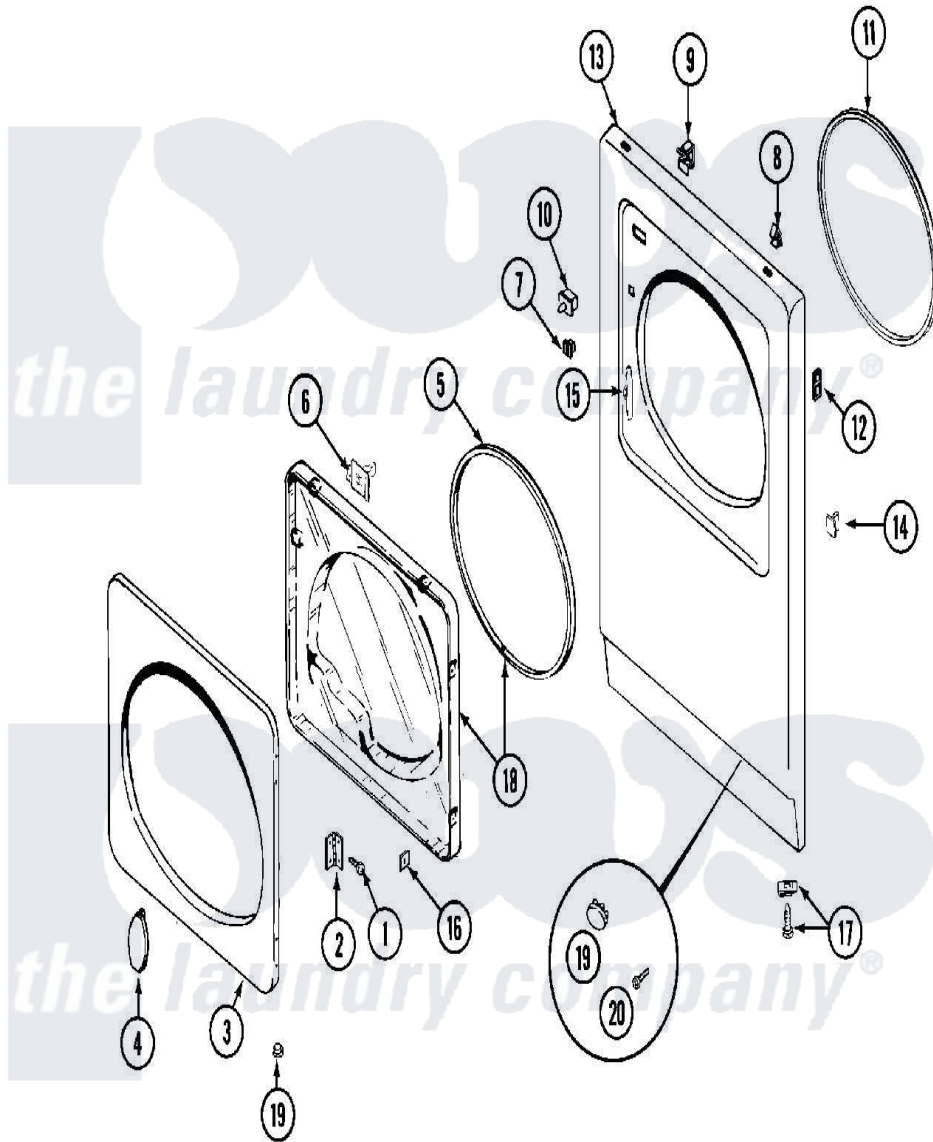

Maytag MDG13PRBAW 03 - DOOR

Maytag [Commercial Maytag MDG13PRBAW Dryer Parts](#) Parts Diagram 03 - DOOR
 Click on the part number to view part

Item	Original Part Number	Replaced By	Status	Part Description
001	Y314062			Screw, Door Hinge And Panel
002	33001230			Hinge, Door
003	314967		Not Available	DOOR W/WINDOW OUTER HALF (WHT)
004	314939			Handle, Door
005	33001192			Seal, Door
006	33001305			Strike, Door
007	Y304578	LA-1003		Door Catch Kit
008	212982	22001650		Fastener, Spring
009	Y310376			Clip, Door Switch Harness
010	33001420			Switch, Door
011	314937			Seal, Front Panel
012	NLA		Not Available	CLIP, HINGE SCREW
013	33001447		Not Available	PANEL, FRONT (UPR-WHT)
"	33001486	98008544		Screw
"	NLA		Not Available	(LWR-WHT)
014	NLA		Not Available	PLUG, DOOR CATCH

015	33001175		Cover, Hinge Hole
016	Y313910		Clip, Door Liner To Outer Panel
017	22001496		Front Panel Fastener And Screw
018	33001203	Not Available	PANEL, CLEAR INNER (W/SEAL)
019	33001614	Not Available	PLUG, FRONT PANEL (WHT)
020	315489		Screw, Extrusion And Front