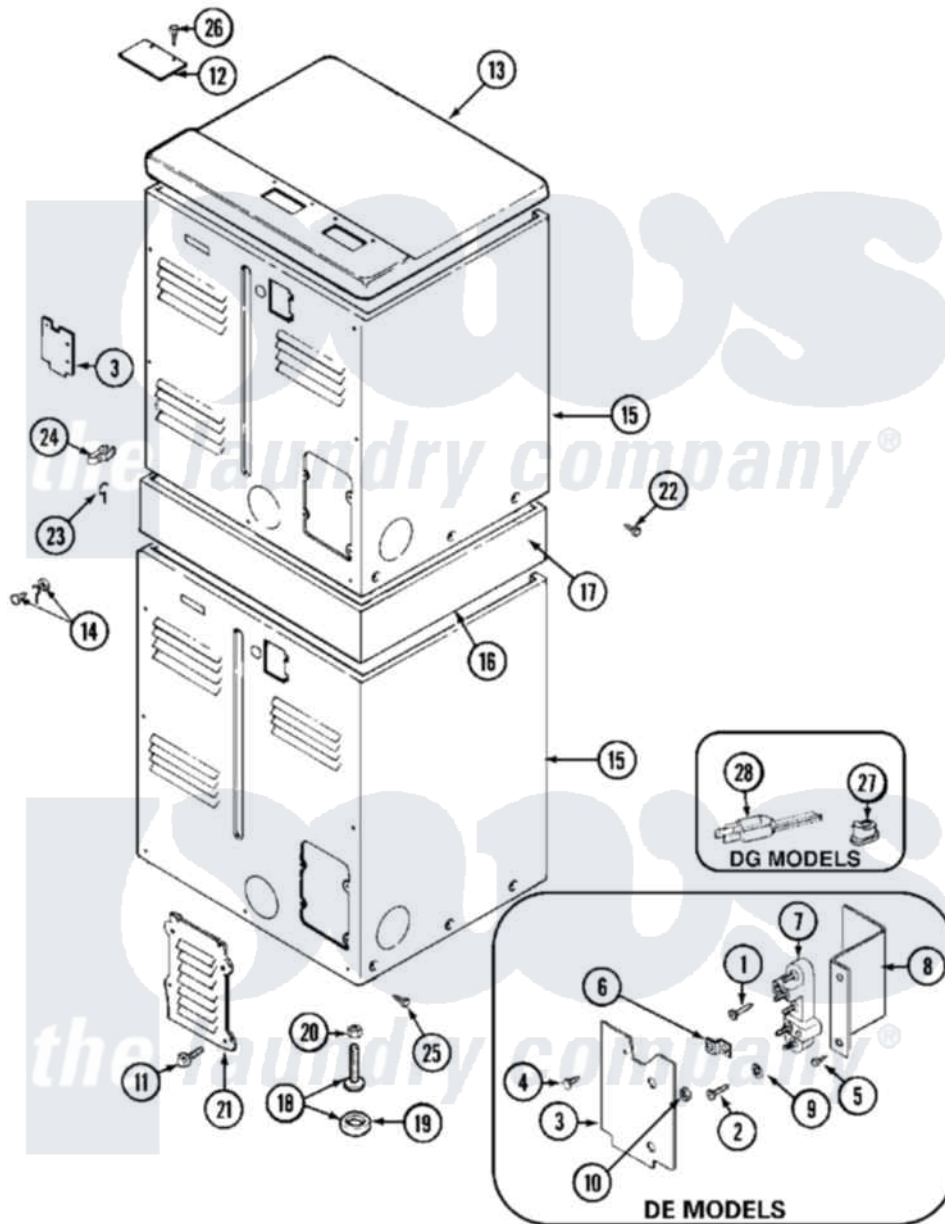

Maytag MDG13PRBAW 04 - REAR

Maytag Commercial Maytag MDG13PRBAW Dryer Parts Parts Diagram 04 - REAR

Click on the part number to view part

Item	Original Part Number	Replaced By	Status	Part Description
001	NLA		Not Available	SCREW, GROUND STRAP
002	Y310632	1163839		Screw
003	Y312905		Not Available	COVER, TERMINAL
004	Y313561			Screw----NA
005	Y312209	W10001200		Screw
006	Y312184			Strap, Grounding
007	33001244			Block, Terminal
008	Y312904			Bracket, Terminal Block
009	311093			Washer, Terminal Connection
"	Y311270			Washer, Terminal Block
010	311484	112432		Nut
011	216423	3370225		Screw
012	NLA		Not Available	PLATE, TOP COVER
013	NLA		Not Available	COVER, TOP (WHT)
014	NLA		Not Available	SCREW
015	NLA		Not Available	CABINET (LWR-WHT)

"	Y310632	1163839		Screw
016	NLA		Not Available	SUPPORT ASSEMBLY (WHT)
017	310933	33002194		Nut, Speed
018	Y302699	22003428		Leg, Adjustable
019	210684			Foot, Adjustable Leg
020	210385			Lock Nut For Adjustable Leg
021	Y312951		Not Available	ACCESS COVER, BACK
022	911050	4312464		Screw
"	Y310632	1163839		Screw
023	311155			Ground Wire And Clamp
024	301548			Clamp, Ground Wire
"	313122			Screw - Baffle To Tumbler
025	213007			Xfor Cabinet See Cabinet, Back
026	Y313559			Screw
027	211881			Grommet, Cord Part Not Used- Gas Models Only
028	33001246		Not Available	CORD, POWER