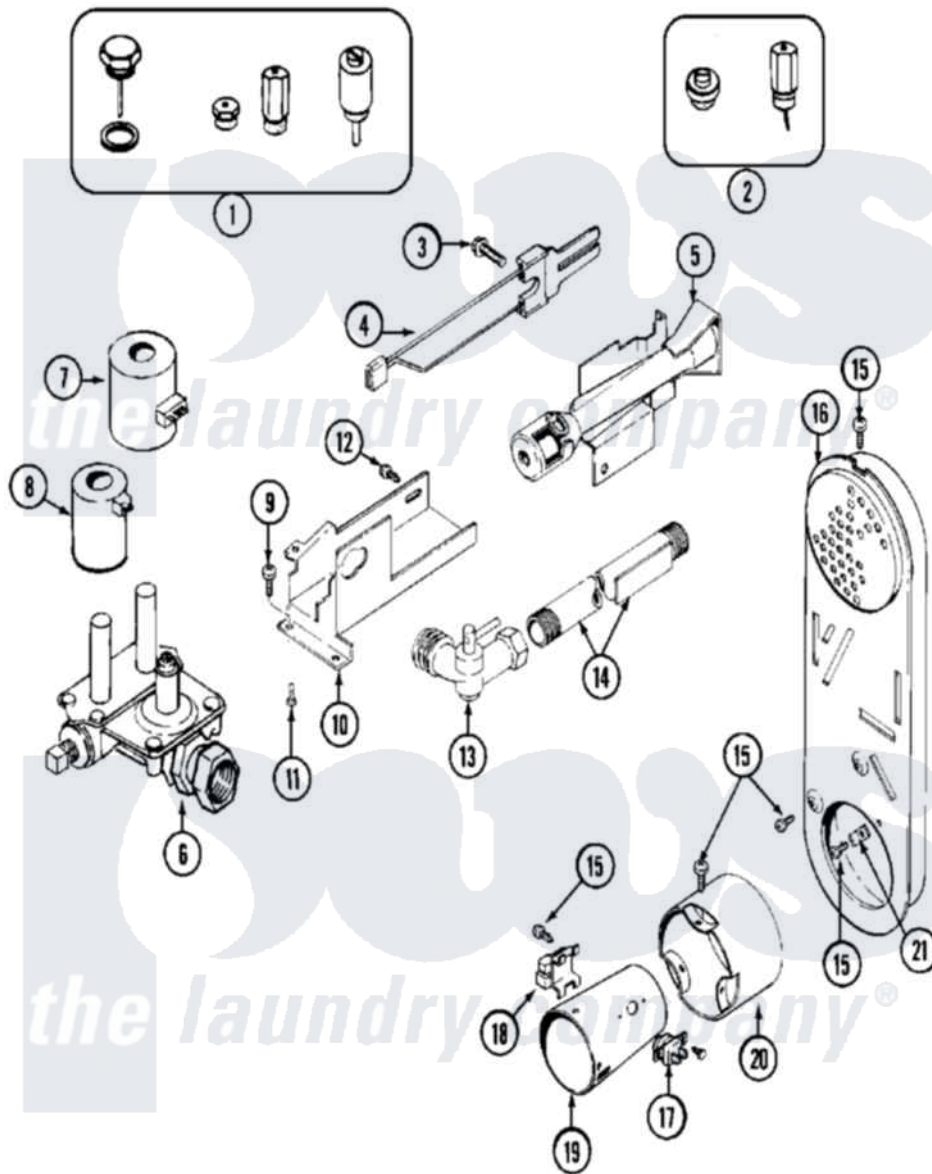

Maytag MDG13PRBAW 06 - GAS VALVE

Maytag [Commercial Maytag MDG13PRBAW Dryer Parts](#) Parts Diagram 06 - GAS VALVE
 Click on the part number to view part

Item	Original Part Number	Replaced By	Status	Part Description
001	Y308378	W10402145		LP Gas Con
002	33001287		Not Available	CONVERSION KIT (LP TO NAT)
003	304971			Screw Note: Screw, Igniter
004	304970	4391996		Ignitor
005	33001247	33002793		Burner Assembly
006	308345			Valve, Gas
007	306106			Coil, Holding And Booster-W
008	306105	694540		Coil, 60 Hz
009	Y313561			Screw----NA
010	314566			Gas Control Bracket
011	Y313559			Screw
012	314082	90767		Screw, 8A X 3/8 HeX Washer Head Tapping
"	314568	Y313559		Screw
013	Y303349			Angle Shut-Off, Gas Valve Pipe And Bracket Assembly

014	Y303383	33001735	Series 18 Not Needed Use Vavle
015	211294	90767	Screw, 8A X 3/8 HeX Washer Head Tapping
016	Y308504	Not Available	INLET DUCT ASSEMBLY
017	305169		Thermostat, Hi-Limit Gas
018	Y303377	338906	Radiant, Sensor
019	Y308548		Combustion Cone Assembly
020	Y303841		Cone, Extension
021	Y312890		Retainer, Heater Chamber