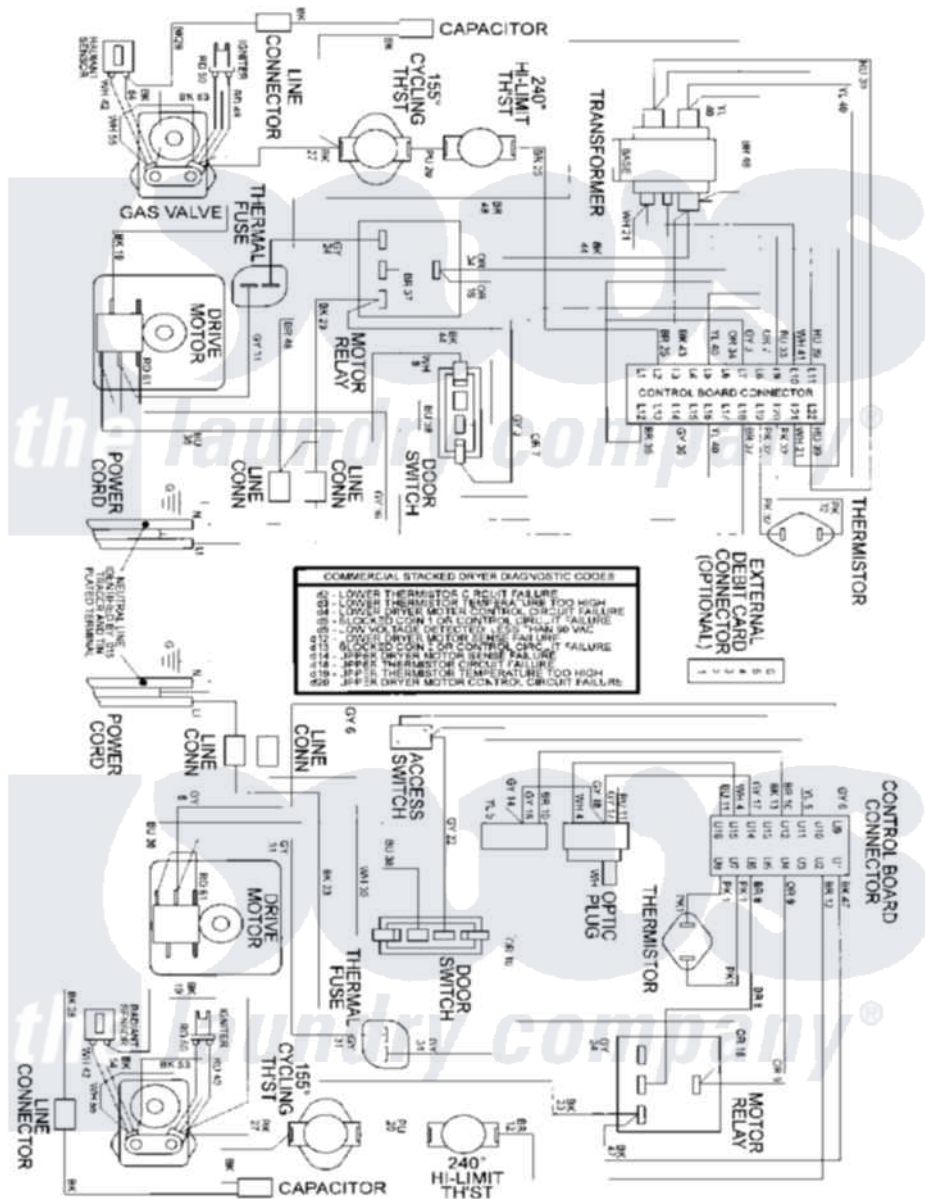

Maytag MDG13PRBAW 08 - WIRING INFORMATION

Maytag Commercial Maytag MDG13PRBAW Dryer Parts Parts Diagram 08 - WIRING INFORMATION
 Click on the part number to view part

Item	Original Part Number	Replaced By	Status	Part Description
001	NLA		Not Available	WIRING INFORMATION