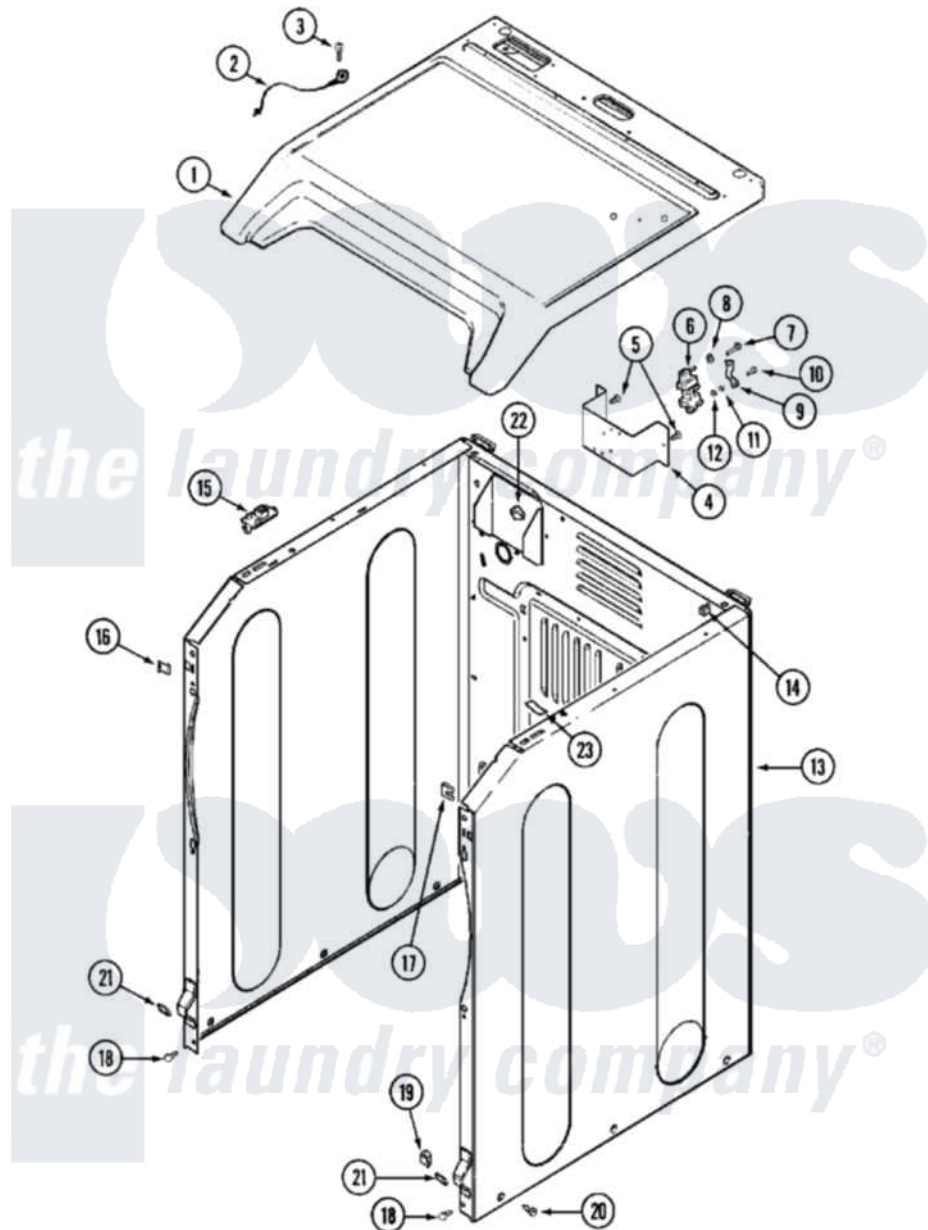

Maytag MDG14PDAAL 03 - CABINET-FRONT

Maytag [Commercial Maytag MDG14PDAAL Dryer Parts](#) Parts Diagram 03 - CABINET-FRONT
 Click on the part number to view part

Item	Original Part Number	Replaced By	Status	Part Description
001	33001797			Cover, Top
"	33002629			Cover, Top
"	33002630		Not Available	COVER, TOP (BSQ-AS PK)
"	NLA		Not Available	COVER, TOP (ALM)
002	22001959			Wire, Ground
003	210186	3370225		Screw
004	NLA		Not Available	BRACKET, TERMINAL BLOCK---NA
005	22001995			Screw Note: Screw, Tumbler Front And Shroud
006	33001244			Block, Terminal
007	Y312209	W10001200		Screw
008	Y311270			Washer, Terminal Block
009	Y312184			Strap, Grounding
010	NLA		Not Available	SCREW, GROUND STRAP
011	311484	112432		Nut
012	311093			Washer, Terminal Connection

013	22003639		Cabinet Assembly
"	NLA	Not Available	CABINET (WHT W/V-BRACKET)
014	310933	33002194	Nut, Speed
015	33001757	33002891	Pin, Locator
016	22002049		Clip Note: Clip, Front Panel
017	213280	204439	Screw And Fstner Assembly
018	22001496		Front Panel Fastener And Screw
"	22001995		Screw Note: Screw, Tumbler Front And Shroud
019	Y310376		Clip, Door Switch Harness
020	213007		Xfor Cabinet See Cabinet, Back
"	22003409	213007	Xfor Cabinet See Cabinet, Back
021	213280	204439	Screw And Fstner Assembly
"	22002239		Clip, Front Panel
022	Y310376		Clip, Door Switch Harness
023	33001836		Strap, Top Cover Support