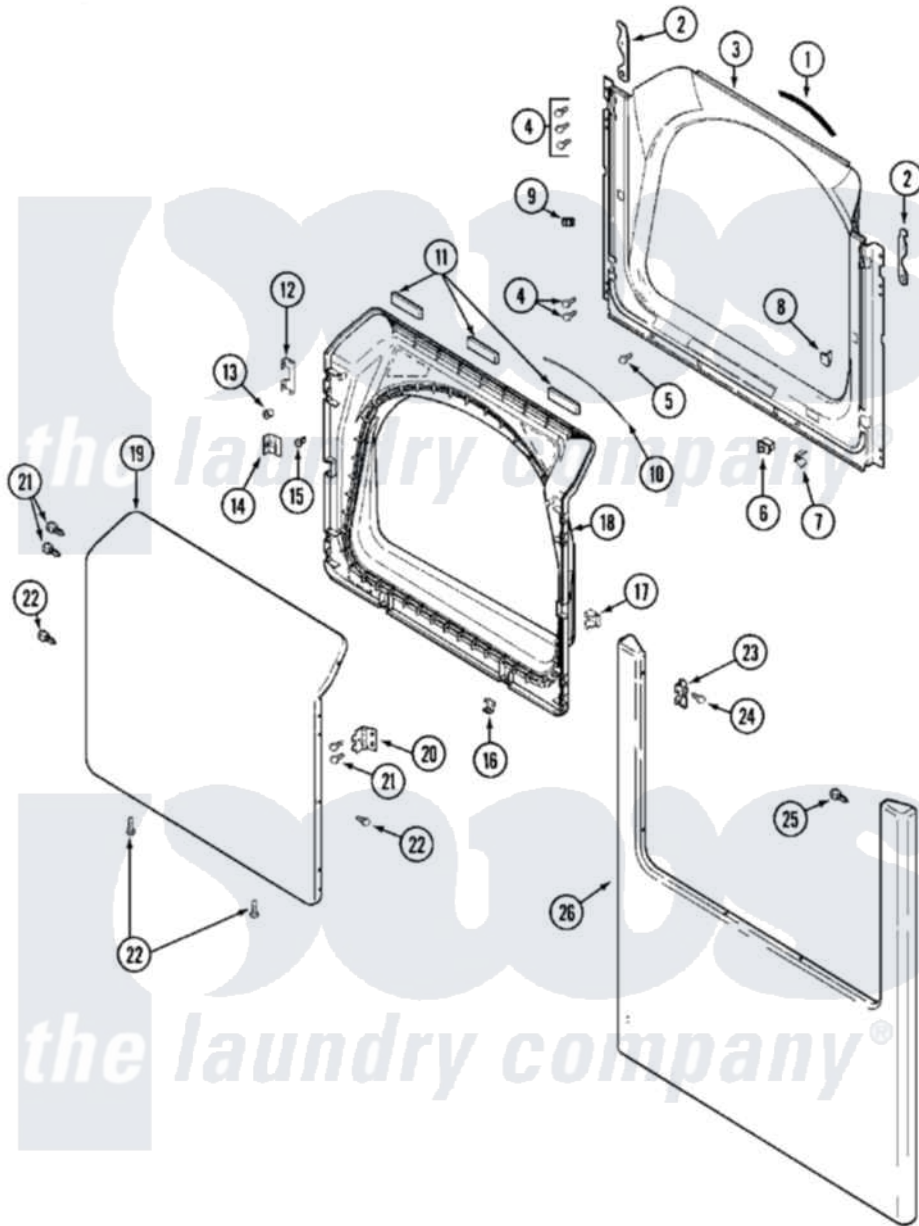

Maytag MDG14PDAAL 04 - DOOR

Maytag [Commercial Maytag MDG14PDAAL Dryer Parts](#) Parts Diagram 04 - DOOR
 Click on the part number to view part

Item	Original Part Number	Replaced By	Status	Part Description
001	33001767			Seal, Shroud
002	22002033	33002597		Hook, Security
003	33001778			Shroud
"	33001779	33002379		Shroud
004	22001995			Screw Note: Screw, Tumbler Front And Shroud
005	33001768			Screw, Shroud Note: Screw, Shroud And Outlet Duct
006	33001509	W10169313		Switch-Dor
007	33001760			Bracket, Hinge
008	NLA		Not Available	PLUG, DOOR CATCH
009	Y304578	LA-1003		Door Catch Kit
010	33002094			Seal, Door
011	33001268		Not Available	PAD, DOOR
012	22002038			Clip, Door
013	33001771			Bushing, Inner Door
014	33001793			Bracket, Strike

015	33001761		Strike, Door
016	22002039		Clip, Door
017	33001763		Plug, Inner Door
018	33001750		Door, Inner/ W Seal
"	33001751		Inner Door/ W Seal
019	22001979		Door, Outer
"	22001980	Not Available	(ALM-W/DAMPER)
"	22002660	Not Available	DOOR, OUTER (BSQ-W/DAMPER)
020	33001759		Hinge, Door
021	22002062	98006631	Screw
022	22002063		Screw No.8-18AB Wafer Head
"	22002064	489355	Screw, 8 X 1/2
"	33002351		Screw
023	33001764		Cover, Hinge Hole
"	33001765		Cover, Hinge Hole
"	33002349		Cover, Hinge Hole
024	33001787		Screw, Hinge Note: Screw, Hinge Hole Cover
"	33001846		Screw, Hinge Hole Cover
025	22002012		Screw, Hinge Note: Screw, Hinge Bracket
"	22002243		Screw, Front Panel And Hinge
"	22002244		Clip, Grounding
026	22002087	Not Available	PANEL, FRONT (WHT)
"	22002241	22002836	Panel, Front
"	22002242	Not Available	PANEL, FRONT (ALM)
"	22002663	Not Available	PANEL, FRONT (BISQ)
"	NLA	Not Available	(ALM)
027	213280	204439	Screw And Fstner Assembly
"	22001496		Front Panel Fastener And Screw
"	22001995		Screw Note: Screw, Tumbler Front And Shroud
"	22002239		Clip, Front Panel