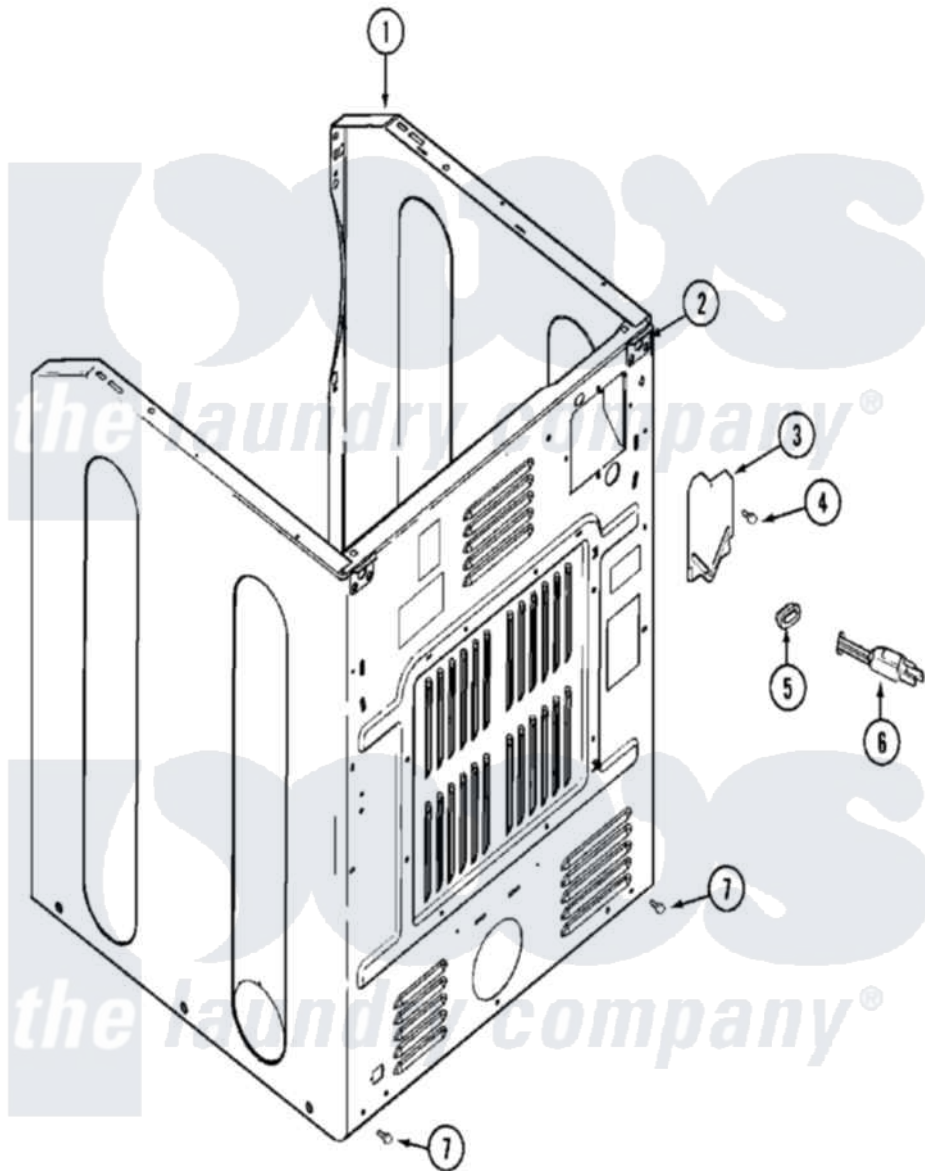

Maytag MDG14PDAAL 05 - CABINET-REAR

Maytag [Commercial Maytag MDG14PDAAL Dryer Parts](#) Parts Diagram 05 - CABINET-REAR
 Click on the part number to view part

Item	Original Part Number	Replaced By	Status	Part Description
001	NLA		Not Available	CABINET (WHT W/V-BRACKET)
002	22001995			Screw Note: Screw, Tumbler Front And Shroud
"	22003367	22004095		Hinge, Plastic
"	NLA		Not Available	BRACKET, CABINET HINGE
003	33001795			Cover, Terminal Block
004	22001995			Screw Note: Screw, Tumbler Front And Shroud
005	211881			Grommet, Cord Part Not Used-Gas Models Only
006	208784	22003062		Cord, Power
007	22001995			Screw Note: Screw, Tumbler Front And Shroud