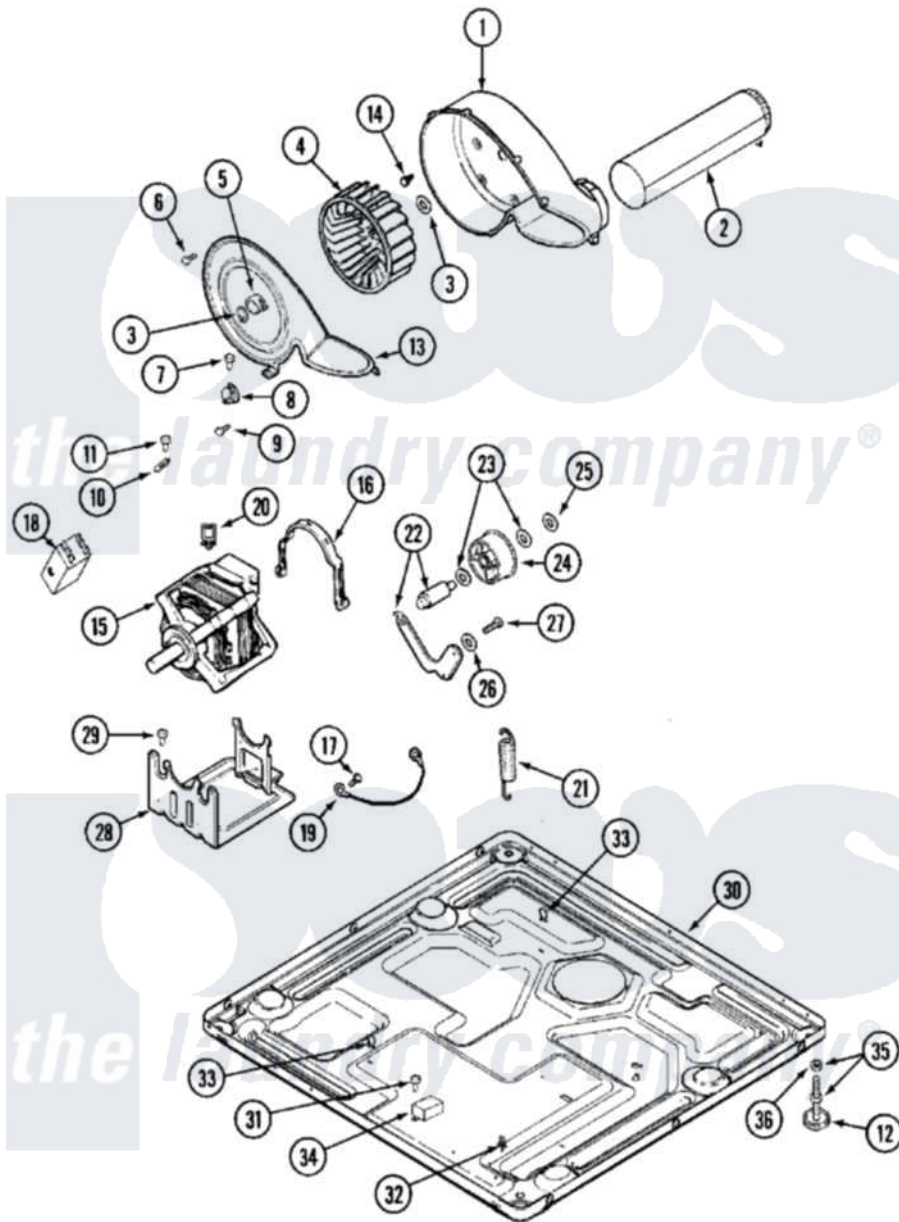

Maytag MDG14PDAAL 07 - MOTOR DRIVE

Maytag [Commercial Maytag MDG14PDAAL Dryer Parts](#) Parts Diagram 07 - MOTOR DRIVE
 Click on the part number to view part

Item	Original Part Number	Replaced By	Status	Part Description
001	33001789			Housing, Blower
002	22001995			Screw Note: Screw, Tumbler Front And Shroud
"	33001800			Duct Assembly, Exhaust
003	410233	9703438		Ring-Retrn
004	33001790			Wheel, Blower
005	312967			Clamp, Blower Housing
006	33001855	33002917		Screw, No.10-16
007	Y313561			Screw---NA
008	303392			Thermostat, Cycling
"	33303391			Thermostat, Cycling
009	22001996	3370225		Screw
010	33001762			Fuse, Thermal
011	NLA		Not Available	SCREW, THERMAL CUT-OFF
012	Y314137			Foot, Rubber
013	33001796	33002711		Cover, Blower Housing
014	314818	1163839		Screw

015	33001753	W10410997	Motor-Drive
"	33001853	33002478	Motor
"	33002237	33002478	Motor
"	33002462	33002478	Motor
"	33002478		Motor
016	Y015825		Clip, Motor To Motor Support
017	910343	488234	Screw 8-32 X 1/4
018	33001854	33002478	Motor
"	Y303877	Not Available	SWITCH, MOTOR EXTERNAL START No.303358-2, No.303358-4, 303358-7
019	901220		Ground Wire
020	Y310376		Clip, Door Switch Harness
021	33001754	33002459	Assembly, Spring And Plug
"	33002157		Grommet
"	33002460	33002459	Assembly, Spring And Plug
"	33002461		Plug For Spring
022	33001782	6-3705180	Idler Arm
"	33001840	6-3705180	Idler Arm
023	Y312527		Washer, Idler Shaft
024	33001783	6-3700340	Bearing- I
025	312958	354987	Ring, Retaining
026	315772		Sleeve, Idler Arm
027	Y014874		Screw, Idler Arm And Sleeve
028	Y313561		Screw---NA
"	33001752	33002817	Motor Support, Offset
"	33002466	33002817	Motor Support, Offset
029	Y313561		Screw---NA
030	33002622		Base,
"	NLA	Not Available	BASE
031	22001078	3177991	Screw
032	315471	22003298	Retainer, Wire
033	410490		Spring, Retainer Wire Harness
034	306199		Relay, Heater
035	Y305086		Adjustable Leg And Nut
036	Y052740	62739	Nut, Lock