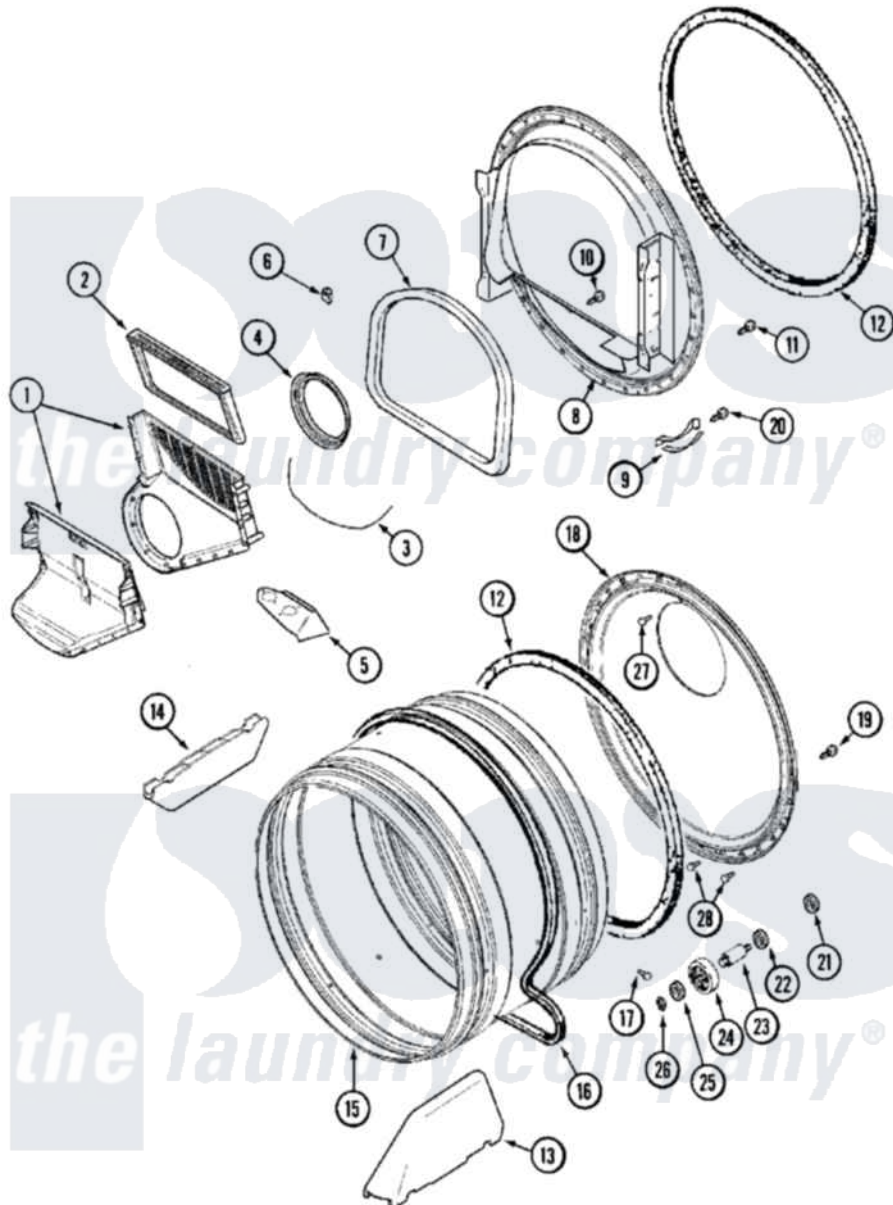

# Maytag MDG14PDAAL 09 - TUMBLER

Maytag [Commercial Maytag MDG14PDAAL Dryer Parts](#) Parts Diagram 09 - TUMBLER  
 Click on the part number to view part

Item	Original Part Number	Replaced By	Status	Part Description
001	<a href="#">33001799</a>			Outlet Duct Assembly Note: Outlet Duct Assembly
002	33001804	<a href="#">33002790</a>		Lint Filter
003	NLA		Not Available	SEAL, OUTLET DUCT
004	33001758	<a href="#">33002560</a>		Seal, Blower
005	<a href="#">33001837</a>			Cover, Thermostat
006	<a href="#">Y310376</a>			Clip, Door Switch Harness
007	<a href="#">33001767</a>			Seal, Shroud
008	<a href="#">33001802</a>			Front, Tumbler
009	<a href="#">306508</a>			Tumbler Bearing Kit ----W
010	NLA		Not Available	SCREW, OUTLET DUCT (PHILLIPS)
011	33001855	<a href="#">33002917</a>		Screw, No.10-16
012	<a href="#">33001807</a>			Seal, Tumbler
013	33001756	<a href="#">33002032</a>		Baffle
014	<a href="#">33001755</a>			Baffle
015	33001794	<a href="#">33001889</a>		Tumbler

016	33001777	<a href="#">33002535</a>	V-Belt
017	33001788	<a href="#">33002973</a>	Screw, No.9-15 X 1.00 Hx WS
018	<a href="#">33001801</a>		Back, Tumbler
019	<a href="#">33002190</a>		SCrew, C BraCe, BraCket, Cabinet
020	<a href="#">210720</a>		Rivet, Bearing To Tumbler Fmt
021	<a href="#">33001443</a>		Nut, Hex
022	Y313347	<a href="#">312535</a>	Washer, Vault Mounting Brk.
023	Y312948	<a href="#">6-3129480</a>	Shaft- Tumbler
024	Y303373	<a href="#">12001541</a>	Drum Roller/Washer Assembly--W
025	<a href="#">312535</a>		Washer, Vault Mounting Brk.
026	410233	<a href="#">9703438</a>	Ring-Retrn
027	<a href="#">210932</a>		Screw, No.8 X 9/16 Ctsk Note: Screw, Inlet Duct
028	22001996	<a href="#">3370225</a>	Screw