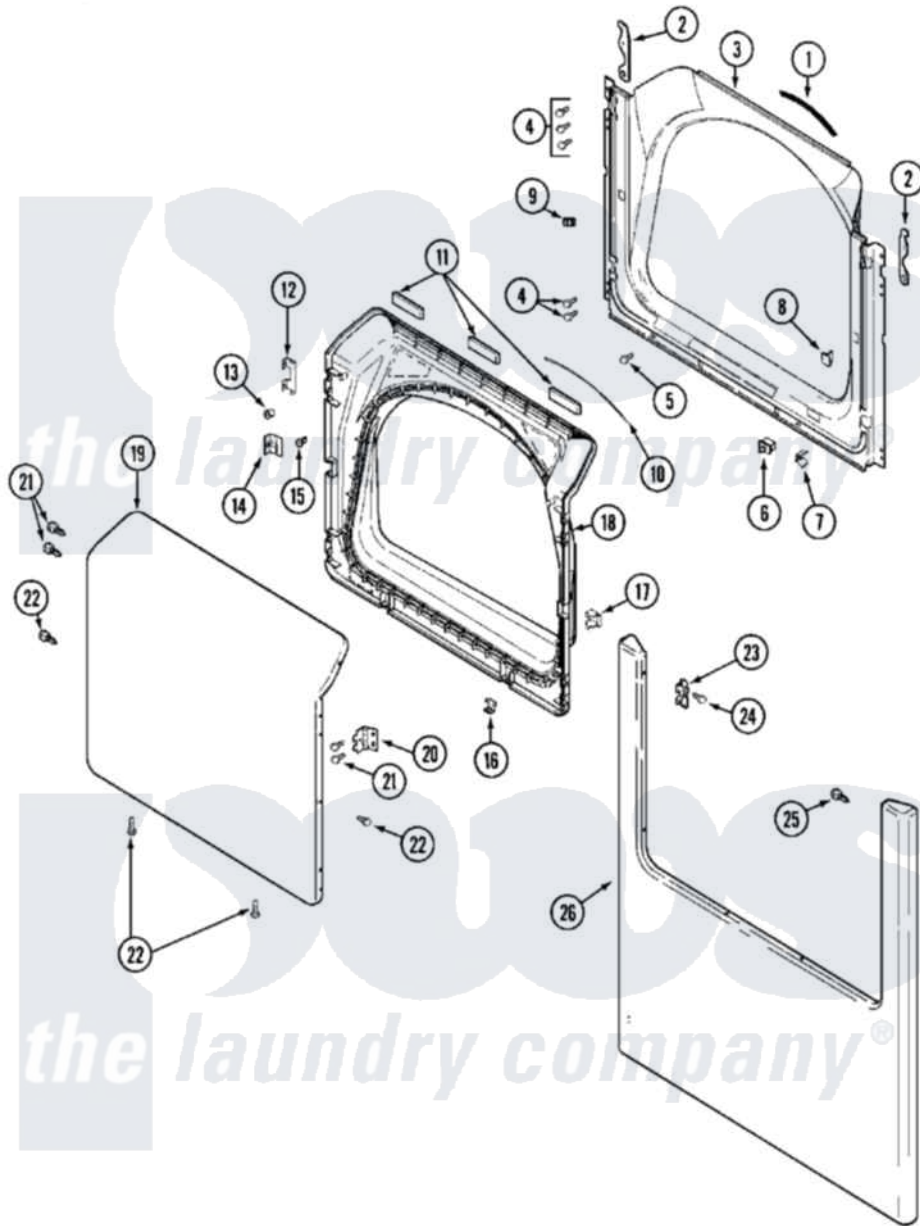

Maytag MDG14PDAAQ 04 - DOOR

Maytag [Commercial Maytag MDG14PDAAQ Dryer Parts](#) Parts Diagram 04 - DOOR
 Click on the part number to view part

Item	Original Part Number	Replaced By	Status	Part Description
001	33001767			Seal, Shroud
002	22002033	33002597		Hook, Security
003	33001778			Shroud
"	33001779	33002379		Shroud
004	22001995			Screw Note: Screw, Tumbler Front And Shroud
005	33001768			Screw, Shroud Note: Screw, Shroud And Outlet Duct
006	33001509	W10169313		Switch-Dor
007	33001760			Bracket, Hinge
008	NLA		Not Available	PLUG, DOOR CATCH
009	Y304578	LA-1003		Door Catch Kit
010	33002094			Seal, Door
011	33001268		Not Available	PAD, DOOR
012	22002038			Clip, Door
013	33001771			Bushing, Inner Door
014	33001793			Bracket, Strike

015	33001761		Strike, Door
016	22002039		Clip, Door
017	33001763		Plug, Inner Door
018	33001750		Door, Inner/ W Seal
"	33001751		Inner Door/ W Seal
019	22001979		Door, Outer
"	22001980	Not Available	(ALM-W/DAMPER)
"	22002660	Not Available	DOOR, OUTER (BSQ-W/DAMPER)
020	33001759		Hinge, Door
021	22002062	98006631	Screw
022	22002063		Screw No.8-18AB Wafer Head
"	22002064	489355	Screw, 8 X 1/2
"	33002351		Screw
023	33001764		Cover, Hinge Hole
"	33001765		Cover, Hinge Hole
"	33002349		Cover, Hinge Hole
024	33001787		Screw, Hinge Note: Screw, Hinge Hole Cover
"	33001846		Screw, Hinge Hole Cover
025	22002012		Screw, Hinge Note: Screw, Hinge Bracket
"	22002243		Screw, Front Panel And Hinge
"	22002244		Clip, Grounding
026	22002087	Not Available	PANEL, FRONT (WHT)
"	22002241	22002836	Panel, Front
"	22002242	Not Available	PANEL, FRONT (ALM)
"	22002663	Not Available	PANEL, FRONT (BISQ)
"	NLA	Not Available	(ALM)
027	213280	204439	Screw And Fstner Assembly
"	22001496		Front Panel Fastener And Screw
"	22001995		Screw Note: Screw, Tumbler Front And Shroud
"	22002239		Clip, Front Panel