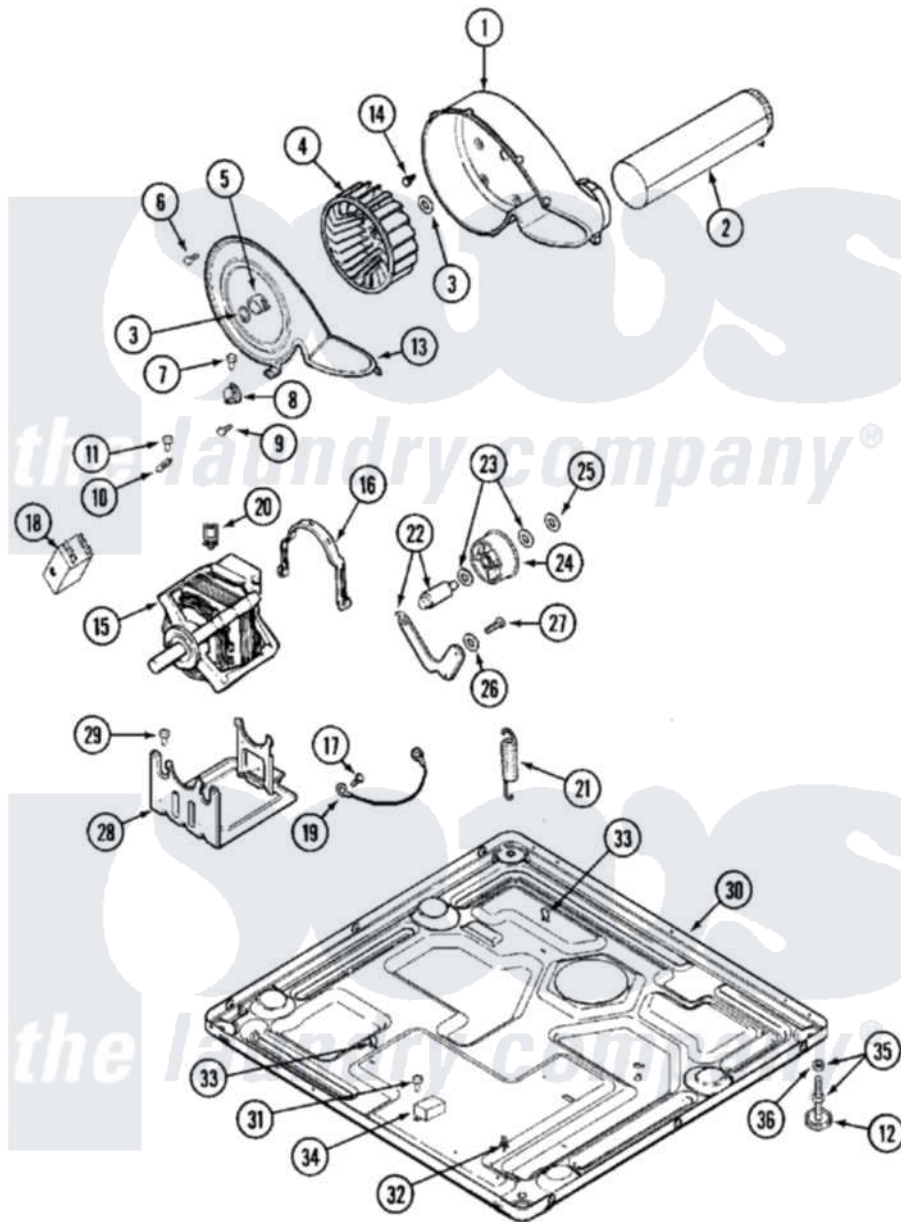

Maytag MDG14PDAAQ 07 - MOTOR DRIVE

Maytag [Commercial Maytag MDG14PDAAQ Dryer Parts](#) Parts Diagram 07 - MOTOR DRIVE
 Click on the part number to view part

Item	Original Part Number	Replaced By	Status	Part Description
001	33001789			Housing, Blower
002	22001995			Screw Note: Screw, Tumbler Front And Shroud
"	33001800			Duct Assembly, Exhaust
003	410233	9703438		Ring-Retrn
004	33001790			Wheel, Blower
005	312967			Clamp, Blower Housing
006	33001855	33002917		Screw, No.10-16
007	Y313561			Screw---NA
008	303392			Thermostat, Cycling
"	33303391			Thermostat, Cycling
009	22001996	3370225		Screw
010	33001762			Fuse, Thermal
011	NLA		Not Available	SCREW, THERMAL CUT-OFF
012	Y314137			Foot, Rubber
013	33001796	33002711		Cover, Blower Housing
014	314818	1163839		Screw

015	33001753	W10410997	Motor-Drive
"	33001853	33002478	Motor
"	33002237	33002478	Motor
"	33002462	33002478	Motor
"	33002478		Motor
016	Y015825		Clip, Motor To Motor Support
017	910343	488234	Screw 8-32 X 1/4
018	33001854	33002478	Motor
"	Y303877	Not Available	SWITCH, MOTOR EXTERNAL START No.303358-2, No.303358-4, 303358-7
019	901220		Ground Wire
020	Y310376		Clip, Door Switch Harness
021	33001754	33002459	Assembly, Spring And Plug
"	33002157		Grommet
"	33002460	33002459	Assembly, Spring And Plug
"	33002461		Plug For Spring
022	33001782	6-3705180	Idler Arm
"	33001840	6-3705180	Idler Arm
023	Y312527		Washer, Idler Shaft
024	33001783	6-3700340	Bearing- I
025	312958	354987	Ring, Retaining
026	315772		Sleeve, Idler Arm
027	Y014874		Screw, Idler Arm And Sleeve
028	Y313561		Screw---NA
"	33001752	33002817	Motor Support, Offset
"	33002466	33002817	Motor Support, Offset
029	Y313561		Screw---NA
030	33002622		Base,
"	NLA	Not Available	BASE
031	22001078	3177991	Screw
032	315471	22003298	Retainer, Wire
033	410490		Spring, Retainer Wire Harness
034	306199		Relay, Heater
035	Y305086		Adjustable Leg And Nut
036	Y052740	62739	Nut, Lock