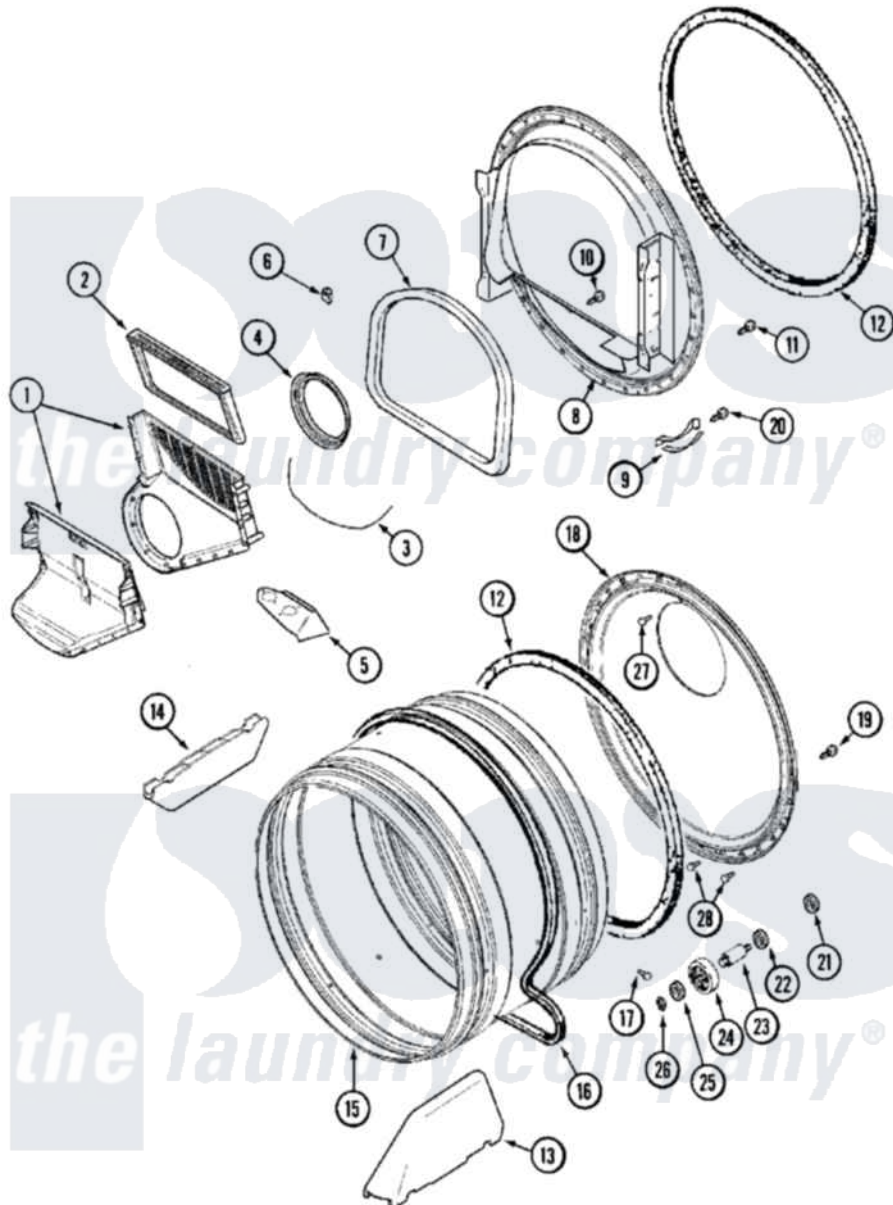

Maytag MDG14PDAAQ 08 - TUMBLER

Maytag [Commercial Maytag MDG14PDAAQ Dryer Parts](#) Parts Diagram 08 - TUMBLER
 Click on the part number to view part

Item	Original Part Number	Replaced By	Status	Part Description
001	33001799			Outlet Duct Assembly Note: Outlet Duct Assembly
002	33001804	33002790		Lint Filter
003	NLA		Not Available	SEAL, OUTLET DUCT
004	33001758	33002560		Seal, Blower
005	33001837			Cover, Thermostat
006	Y310376			Clip, Door Switch Harness
007	33001767			Seal, Shroud
008	33001802			Front, Tumbler
009	306508			Tumbler Bearing Kit ----W
010	NLA		Not Available	SCREW, OUTLET DUCT (PHILLIPS)
011	33001855	33002917		Screw, No.10-16
012	33001807			Seal, Tumbler
013	33001756	33002032		Baffle
014	33001755			Baffle
015	33001794	33001889		Tumbler

016	33001777	33002535	V-Belt
017	33001788	33002973	Screw, No.9-15 X 1.00 Hx WS
018	33001801		Back, Tumbler
019	33002190		SCrew, C BraCe, BraCket, Cabinet
020	210720		Rivet, Bearing To Tumbler Fmt
021	33001443		Nut, Hex
022	Y313347	312535	Washer, Vault Mounting Brk.
023	Y312948	6-3129480	Shaft- Tumbler
024	Y303373	12001541	Drum Roller/Washer Assembly--W
025	312535		Washer, Vault Mounting Brk.
026	410233	9703438	Ring-Retr
027	210932		Screw, No.8 X 9/16 Ctsk Note: Screw, Inlet Duct
028	22001996	3370225	Screw