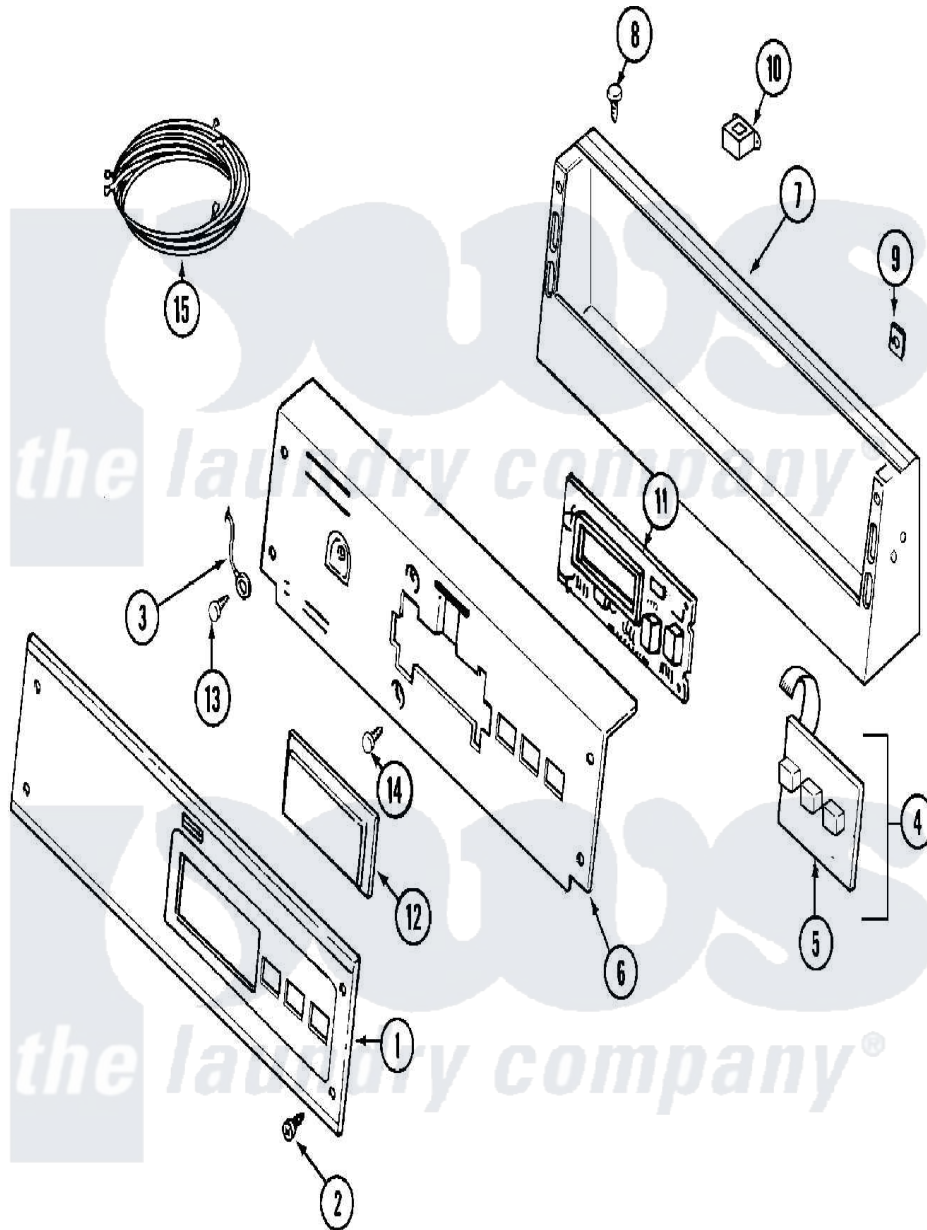

Maytag MDG14PDAAW 01 - CONTROL PANEL

Maytag [Commercial Maytag MDG14PDAAW Dryer Parts](#) Parts Diagram 01 - CONTROL PANEL
 Click on the part number to view part

Item	Original Part Number	Replaced By	Status	Part Description
001	33001784	33002941		Facia - Pd/Ps
002	215506			Screw, Control Panel Overlay
003	22001959			Wire, Ground
004	215527	W10140652		Screw, 6-20 X 1/2
"	306694			Backup Plate With Switch
005	215517	W10131113		Push Button
006	22001511	22002954		Deflector, Water
"	33001785			Bracket, Back
"	33001786	33001785		Bracket, Back
"	33002429			Bracket, Back
"	33002519			Bracket, Back
"	NLA		Not Available	BRACKET, BACK (BSQ)
007	22002329			Console
"	22002330	22002889		Console
"	22002889			Console
"	22003088			Console

"	22003089		Console
008	22001996	3370225	Screw
009	215003		Fastener, Panel And Bracket
010	211251		Screw, Transformer
"	22001419		Nut, Transformer
"	22001960		Transformer
011	33001738	W10130081	Control Board
"	912077		Locknut, Reader Harness
"	Y215513		Standoff, Circuit Board
012	22001962	W10131114	Cover, Display
013	211252		Screw, Ground Wire
014	215526		Screw, Circuit Board
015	33001774		Wire Harness, Main
"	NLA	Not Available	WIRE HARNESS, MAIN