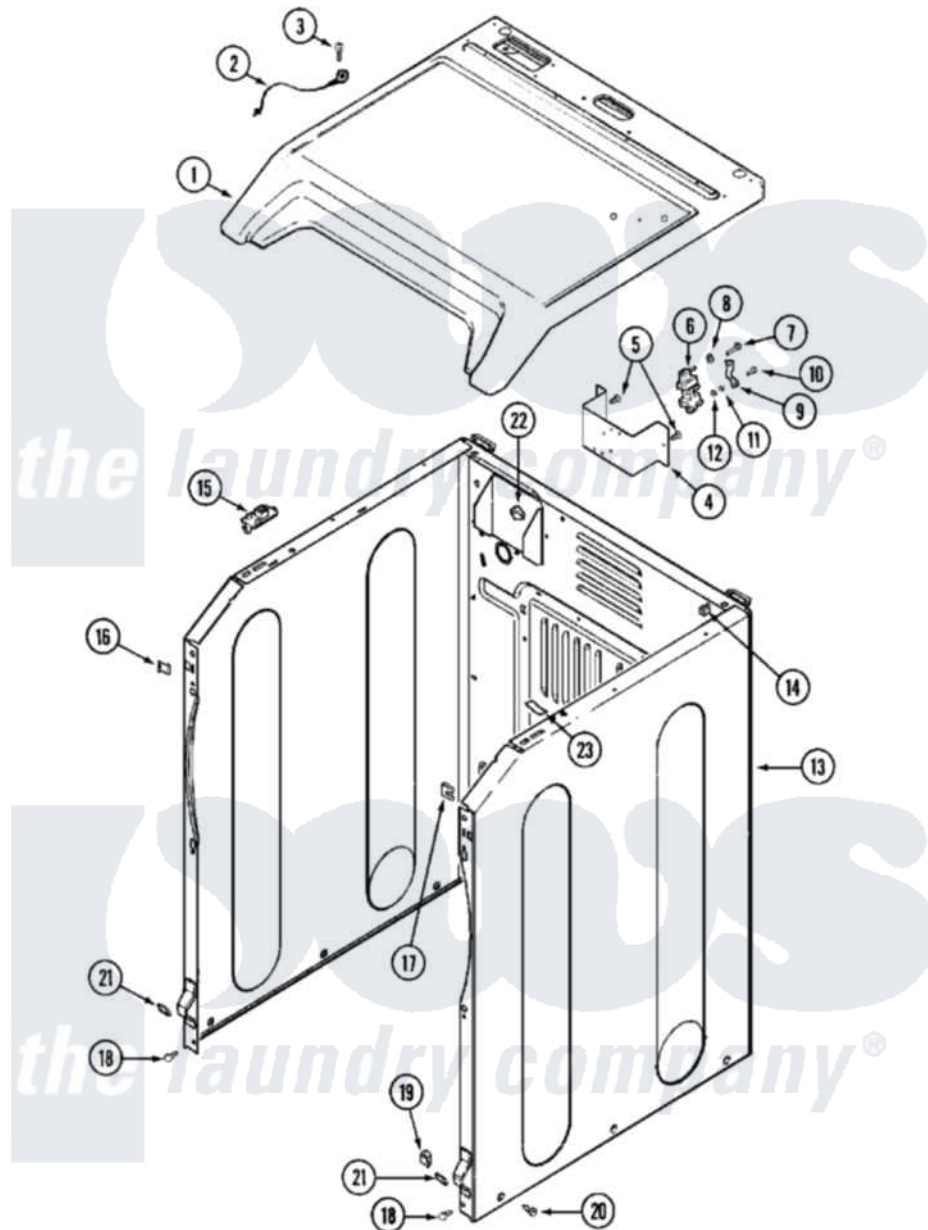

Maytag MDG14PDAAW 03 - CABINET-FRONT

Maytag [Commercial Maytag MDG14PDAAW Dryer Parts](#) Parts Diagram 03 - CABINET-FRONT
 Click on the part number to view part

Item	Original Part Number	Replaced By	Status	Part Description
001	33001797			Cover, Top
"	33002629			Cover, Top
"	33002630		Not Available	COVER, TOP (BSQ-AS PK)
"	NLA		Not Available	COVER, TOP (ALM)
002	22001959			Wire, Ground
003	210186	3370225		Screw
004	NLA		Not Available	BRACKET, TERMINAL BLOCK---NA
005	22001995			Screw Note: Screw, Tumbler Front And Shroud
006	33001244			Block, Terminal
007	Y312209	W10001200		Screw
008	Y311270			Washer, Terminal Block
009	Y312184			Strap, Grounding
010	NLA		Not Available	SCREW, GROUND STRAP
011	311484	112432		Nut
012	311093			Washer, Terminal Connection

013	22003639		Cabinet Assembly
"	NLA	Not Available	CABINET (WHT W/V-BRACKET)
014	310933	33002194	Nut, Speed
015	33001757	33002891	Pin, Locator
016	22002049		Clip Note: Clip, Front Panel
017	213280	204439	Screw And Fstner Assembly
018	22001496		Front Panel Fastener And Screw
"	22001995		Screw Note: Screw, Tumbler Front And Shroud
019	Y310376		Clip, Door Switch Harness
020	213007		Xfor Cabinet See Cabinet, Back
"	22003409	213007	Xfor Cabinet See Cabinet, Back
021	213280	204439	Screw And Fstner Assembly
"	22002239		Clip, Front Panel
022	Y310376		Clip, Door Switch Harness
023	33001836		Strap, Top Cover Support