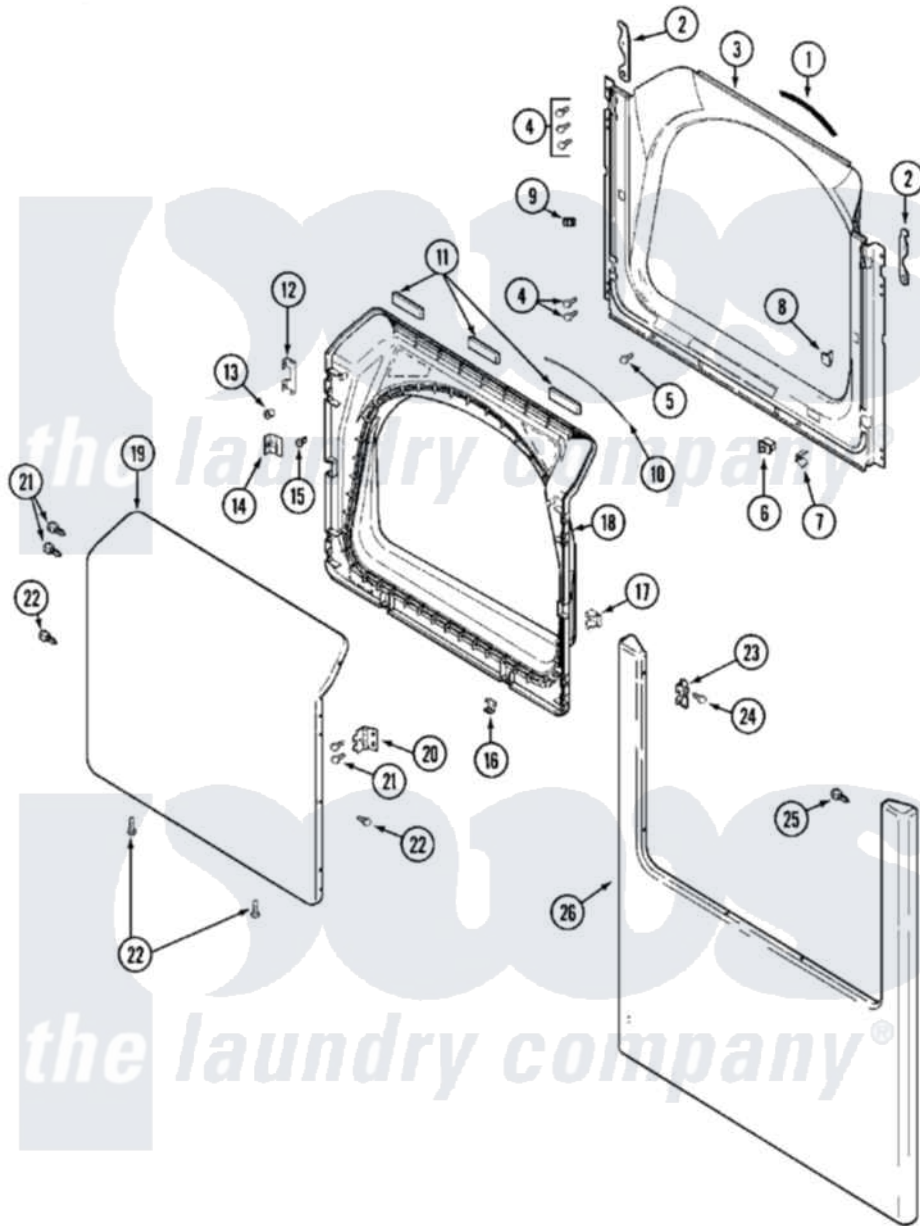

Maytag MDG14PDAAW 04 - DOOR

Maytag [Commercial Maytag MDG14PDAAW Dryer Parts](#) Parts Diagram 04 - DOOR
 Click on the part number to view part

Item	Original Part Number	Replaced By	Status	Part Description
001	33001767			Seal, Shroud
002	22002033	33002597		Hook, Security
003	33001778			Shroud
"	33001779	33002379		Shroud
004	22001995			Screw Note: Screw, Tumbler Front And Shroud
005	33001768			Screw, Shroud Note: Screw, Shroud And Outlet Duct
006	33001509	W10169313		Switch-Dor
007	33001760			Bracket, Hinge
008	NLA		Not Available	PLUG, DOOR CATCH
009	Y304578	LA-1003		Door Catch Kit
010	33002094			Seal, Door
011	33001268		Not Available	PAD, DOOR
012	22002038			Clip, Door
013	33001771			Bushing, Inner Door
014	33001793			Bracket, Strike

015	33001761		Strike, Door
016	22002039		Clip, Door
017	33001763		Plug, Inner Door
018	33001750		Door, Inner/ W Seal
"	33001751		Inner Door/ W Seal
019	22001979		Door, Outer
"	22001980	Not Available	(ALM-W/DAMPER)
"	22002660	Not Available	DOOR, OUTER (BSQ-W/DAMPER)
020	33001759		Hinge, Door
021	22002062	98006631	Screw
022	22002063		Screw No.8-18AB Wafer Head
"	22002064	489355	Screw, 8 X 1/2
"	33002351		Screw
023	33001764		Cover, Hinge Hole
"	33001765		Cover, Hinge Hole
"	33002349		Cover, Hinge Hole
024	33001787		Screw, Hinge Note: Screw, Hinge Hole Cover
"	33001846		Screw, Hinge Hole Cover
025	22002012		Screw, Hinge Note: Screw, Hinge Bracket
"	22002243		Screw, Front Panel And Hinge
"	22002244		Clip, Grounding
026	22002087	Not Available	PANEL, FRONT (WHT)
"	22002241	22002836	Panel, Front
"	22002242	Not Available	PANEL, FRONT (ALM)
"	22002663	Not Available	PANEL, FRONT (BISQ)
"	NLA	Not Available	(ALM)
027	213280	204439	Screw And Fstner Assembly
"	22001496		Front Panel Fastener And Screw
"	22001995		Screw Note: Screw, Tumbler Front And Shroud
"	22002239		Clip, Front Panel