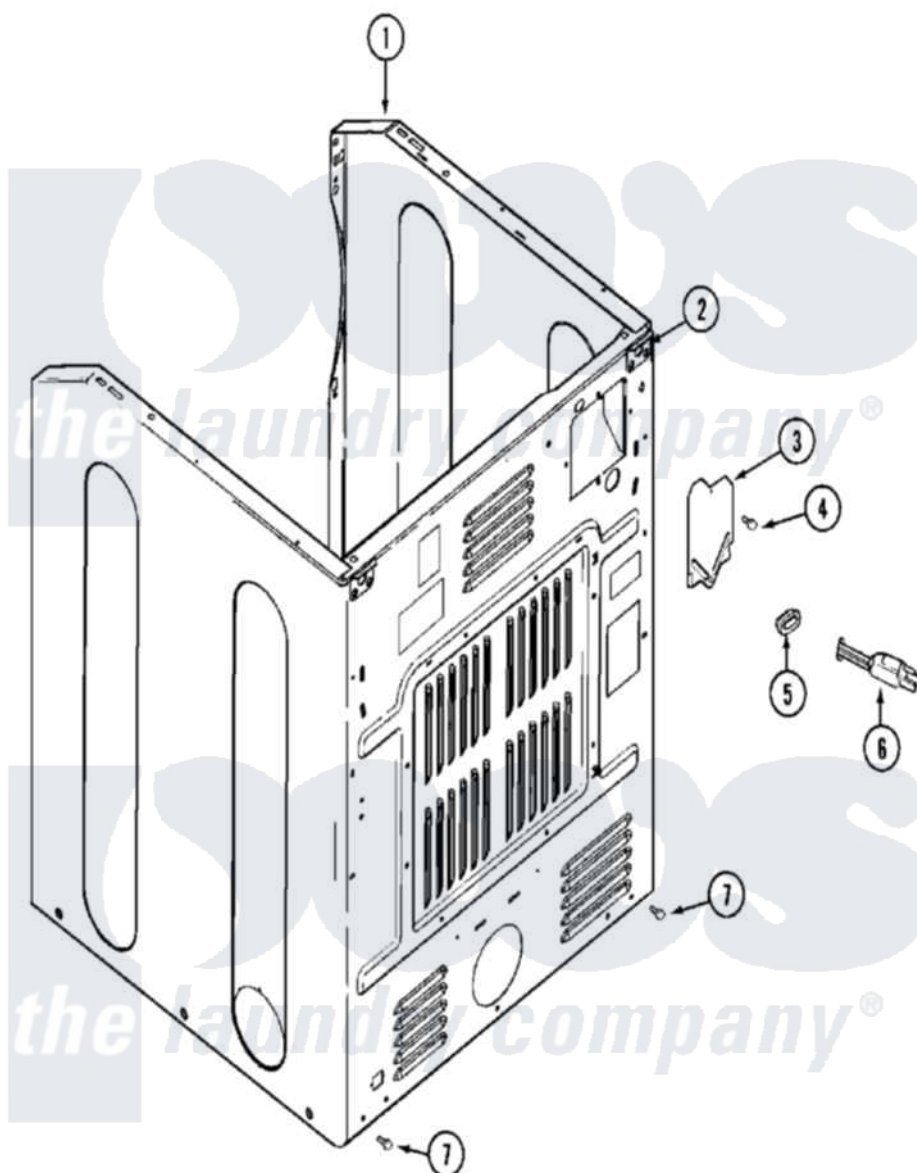

Maytag MDG14PDAAW 05 - CABINET-REAR

Maytag [Commercial Maytag MDG14PDAAW Dryer Parts](#) Parts Diagram 05 - CABINET-REAR
 Click on the part number to view part

Item	Original Part Number	Replaced By	Status	Part Description
001	NLA		Not Available	CABINET (WHT W/V-BRACKET)
002	22001995			Screw Note: Screw, Tumbler Front And Shroud
"	22003367	22004095		Hinge, Plastic
"	NLA		Not Available	BRACKET, CABINET HINGE
003	33001795			Cover, Terminal Block
004	22001995			Screw Note: Screw, Tumbler Front And Shroud
005	211881			Grommet, Cord Part Not Used-Gas Models Only
006	208784	22003062		Cord, Power
007	22001995			Screw Note: Screw, Tumbler Front And Shroud