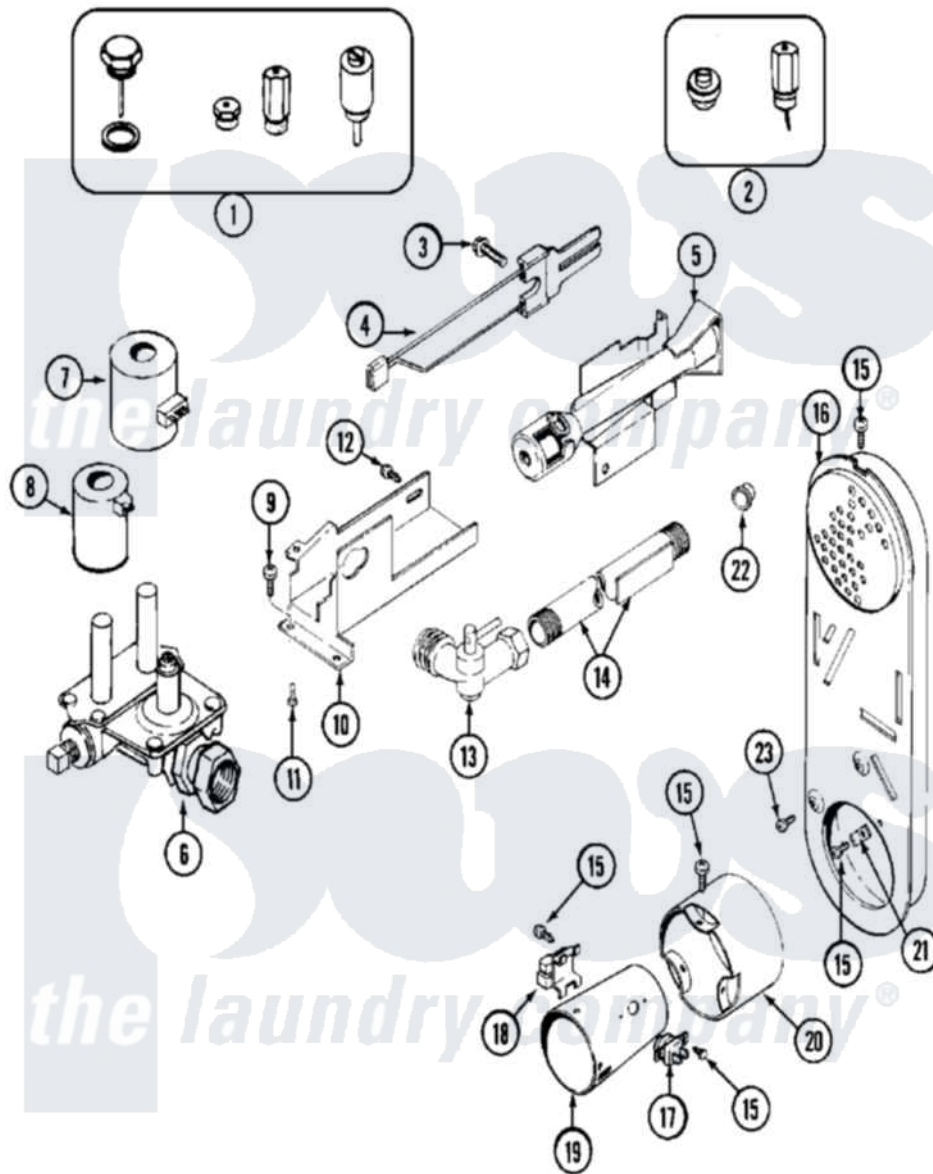

Maytag MDG14PDAAW 06 - GAS VALVE

Maytag [Commercial Maytag MDG14PDAAW Dryer Parts](#) Parts Diagram 06 - GAS VALVE
 Click on the part number to view part

Item	Original Part Number	Replaced By	Status	Part Description
001	Y308378	W10402145		LP Gas Con
002	Y308377		Not Available	CONVERSION KIT (LP TO NATURAL)
003	304971			Screw Note: Screw, Igniter
004	304970	4391996		Ignitor
005	33001247	33002793		Burner Assembly
006	308345			Valve, Gas
007	306106			Coil, Holding And Booster-W
008	306105	694540		Coil, 60 Hz
009	Y313561			Screw----NA
010	NLA		Not Available	BRACKET, GAS VALVE----NA
011	314082	90767		Screw, 8A X 3/8 HeX Washer Head Tapping
"	314568	Y313559		Screw
012	22001995			Screw Note: Screw, Tumbler Front And Shroud
013	33001842	3406051		Elbow Union Assembly

"	Y303349		Angle Shut-Off, Gas Valve
014	33001735		Pipe And Bracket Assembly Series 18 Not Needed Use Vavle
015	211294	90767	Screw, 8A X 3/8 HeX Washer Head Tapping
016	33001810	Not Available	DUCT ASSY., INLET (GAS) NOTE: INLET DUCT ASSEMBLY
017	305169		Thermostat, Hi-Limit Gas
018	Y303377	338906	Radiant, Sensor
019	33001835		Cone Assembly, Combustion
020	Y303841		Cone, Extension
021	Y312890		Retainer, Heater Chamber
022	33001693		Cap, Gas Pipe
023	22001996	3370225	Screw