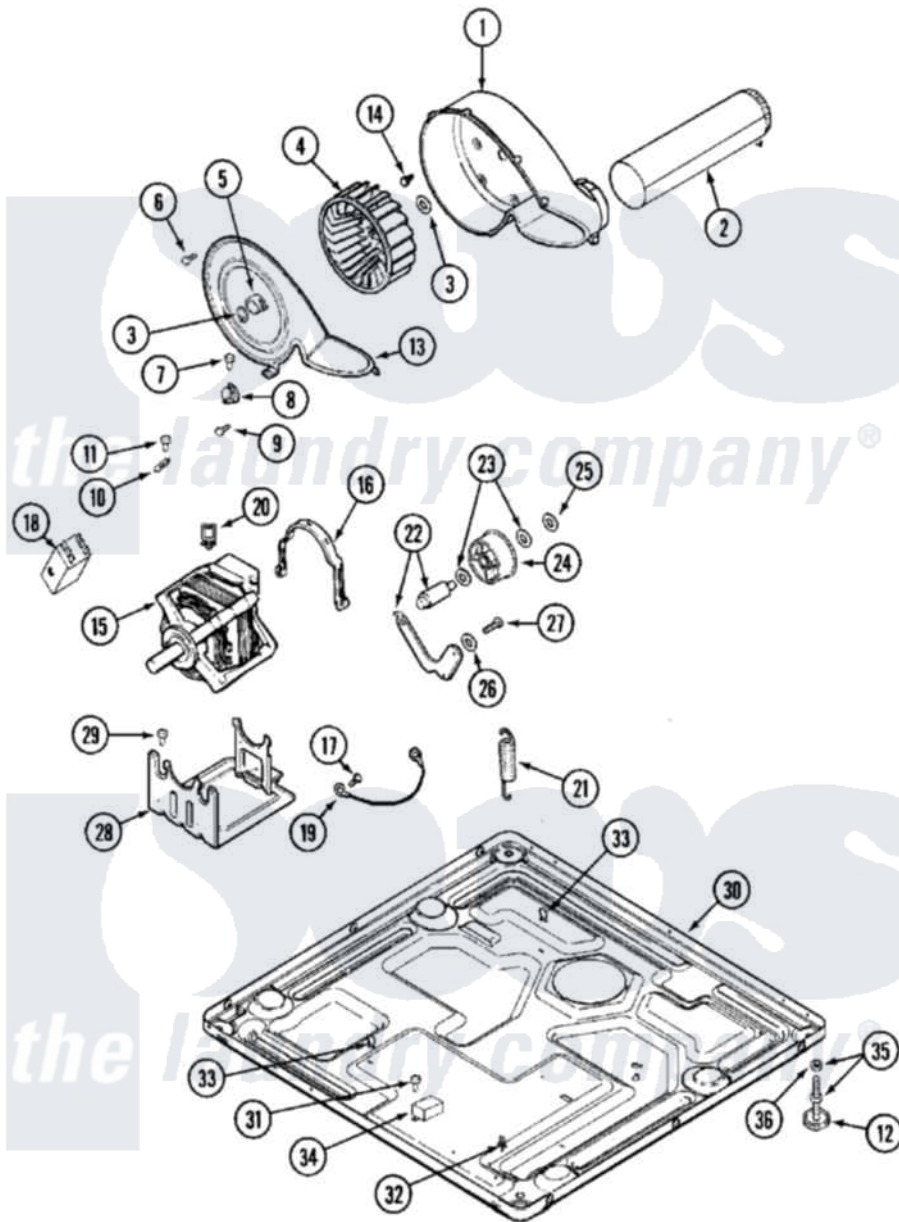

Maytag MDG14PDAAW 07 - MOTOR DRIVE

Maytag Commercial Maytag MDG14PDAAW Dryer Parts Parts Diagram 07 - MOTOR DRIVE
 Click on the part number to view part

Item	Original Part Number	Replaced By	Status	Part Description
001	33001789			Housing, Blower
002	22001995			Screw Note: Screw, Tumbler Front And Shroud
"	33001800			Duct Assembly, Exhaust
003	410233	9703438		Ring-Retrn
004	33001790			Wheel, Blower
005	312967			Clamp, Blower Housing
006	33001855	33002917		Screw, No.10-16
007	Y313561			Screw---NA
008	303392			Thermostat, Cycling
"	33303391			Thermostat, Cycling
009	22001996	3370225		Screw
010	33001762			Fuse, Thermal
011	NLA		Not Available	SCREW, THERMAL CUT-OFF
012	Y314137			Foot, Rubber
013	33001796	33002711		Cover, Blower Housing
014	314818	1163839		Screw

015	33001753	W10410997	Motor-Drive
"	33001853	33002478	Motor
"	33002237	33002478	Motor
"	33002462	33002478	Motor
"	33002478		Motor
016	Y015825		Clip, Motor To Motor Support
017	910343	488234	Screw 8-32 X 1/4
018	33001854	33002478	Motor
"	Y303877	Not Available	SWITCH, MOTOR EXTERNAL START No.303358-2, No.303358-4, 303358-7
019	901220		Ground Wire
020	Y310376		Clip, Door Switch Harness
021	33001754	33002459	Assembly, Spring And Plug
"	33002157		Grommet
"	33002460	33002459	Assembly, Spring And Plug
"	33002461		Plug For Spring
022	33001782	6-3705180	Idler Arm
"	33001840	6-3705180	Idler Arm
023	Y312527		Washer, Idler Shaft
024	33001783	6-3700340	Bearing- I
025	312958	354987	Ring, Retaining
026	315772		Sleeve, Idler Arm
027	Y014874		Screw, Idler Arm And Sleeve
028	Y313561		Screw---NA
"	33001752	33002817	Motor Support, Offset
"	33002466	33002817	Motor Support, Offset
029	Y313561		Screw---NA
030	33002622		Base,
"	NLA	Not Available	BASE
031	22001078	3177991	Screw
032	315471	22003298	Retainer, Wire
033	410490		Spring, Retainer Wire Harness
034	306199		Relay, Heater
035	Y305086		Adjustable Leg And Nut
036	Y052740	62739	Nut, Lock