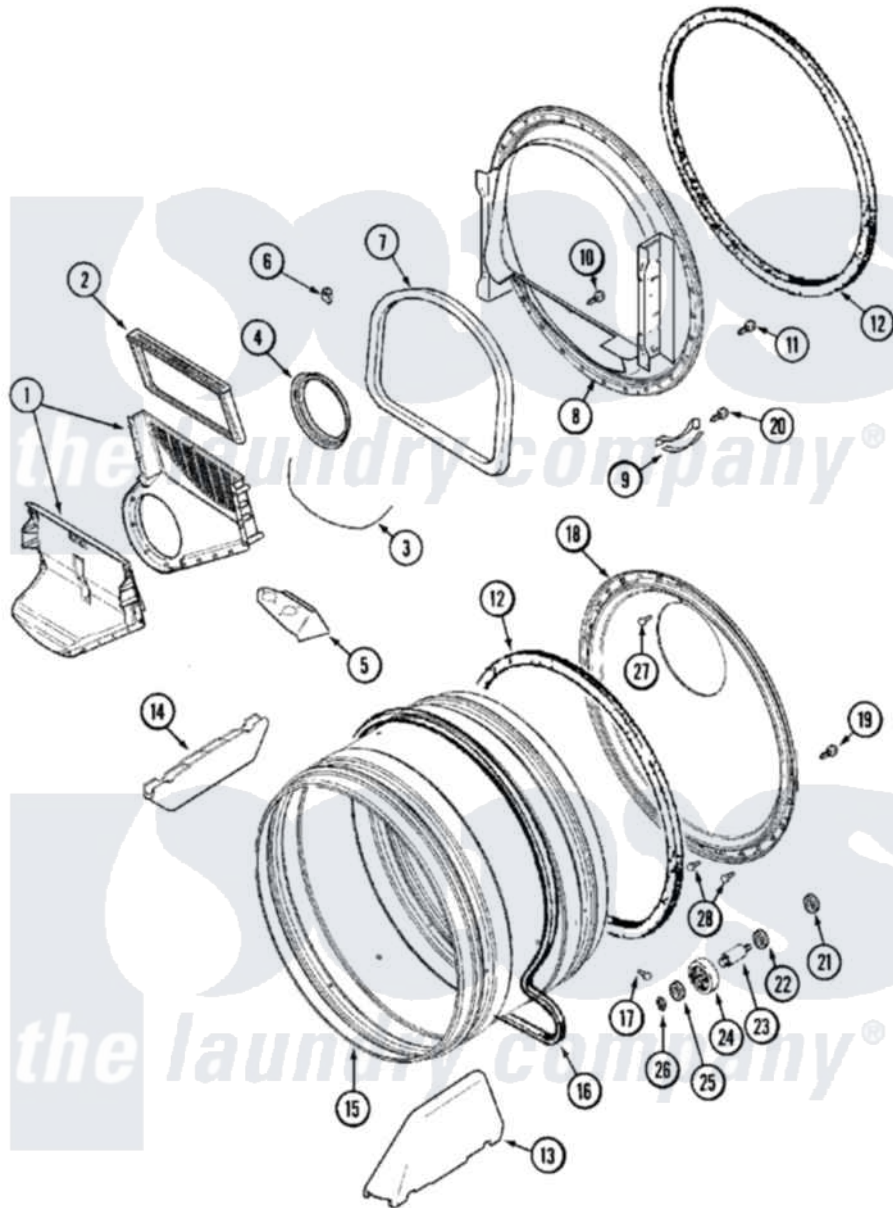

Maytag MDG14PDAAW 09 - TUMBLER

Maytag [Commercial Maytag MDG14PDAAW Dryer Parts](#) Parts Diagram 09 - TUMBLER
 Click on the part number to view part

Item	Original Part Number	Replaced By	Status	Part Description
001	33001799			Outlet Duct Assembly Note: Outlet Duct Assembly
002	33001804	33002790		Lint Filter
003	NLA		Not Available	SEAL, OUTLET DUCT
004	33001758	33002560		Seal, Blower
005	33001837			Cover, Thermostat
006	Y310376			Clip, Door Switch Harness
007	33001767			Seal, Shroud
008	33001802			Front, Tumbler
009	306508			Tumbler Bearing Kit ----W
010	NLA		Not Available	SCREW, OUTLET DUCT (PHILLIPS)
011	33001855	33002917		Screw, No.10-16
012	33001807			Seal, Tumbler
013	33001756	33002032		Baffle
014	33001755			Baffle
015	33001794	33001889		Tumbler

016	33001777	33002535	V-Belt
017	33001788	33002973	Screw, No.9-15 X 1.00 Hx WS
018	33001801		Back, Tumbler
019	33002190		SCrew, C BraCe, BraCket, Cabinet
020	210720		Rivet, Bearing To Tumbler Fmt
021	33001443		Nut, Hex
022	Y313347	312535	Washer, Vault Mounting Brk.
023	Y312948	6-3129480	Shaft- Tumbler
024	Y303373	12001541	Drum Roller/Washer Assembly--W
025	312535		Washer, Vault Mounting Brk.
026	410233	9703438	Ring-Retr
027	210932		Screw, No.8 X 9/16 Ctsk Note: Screw, Inlet Duct
028	22001996	3370225	Screw