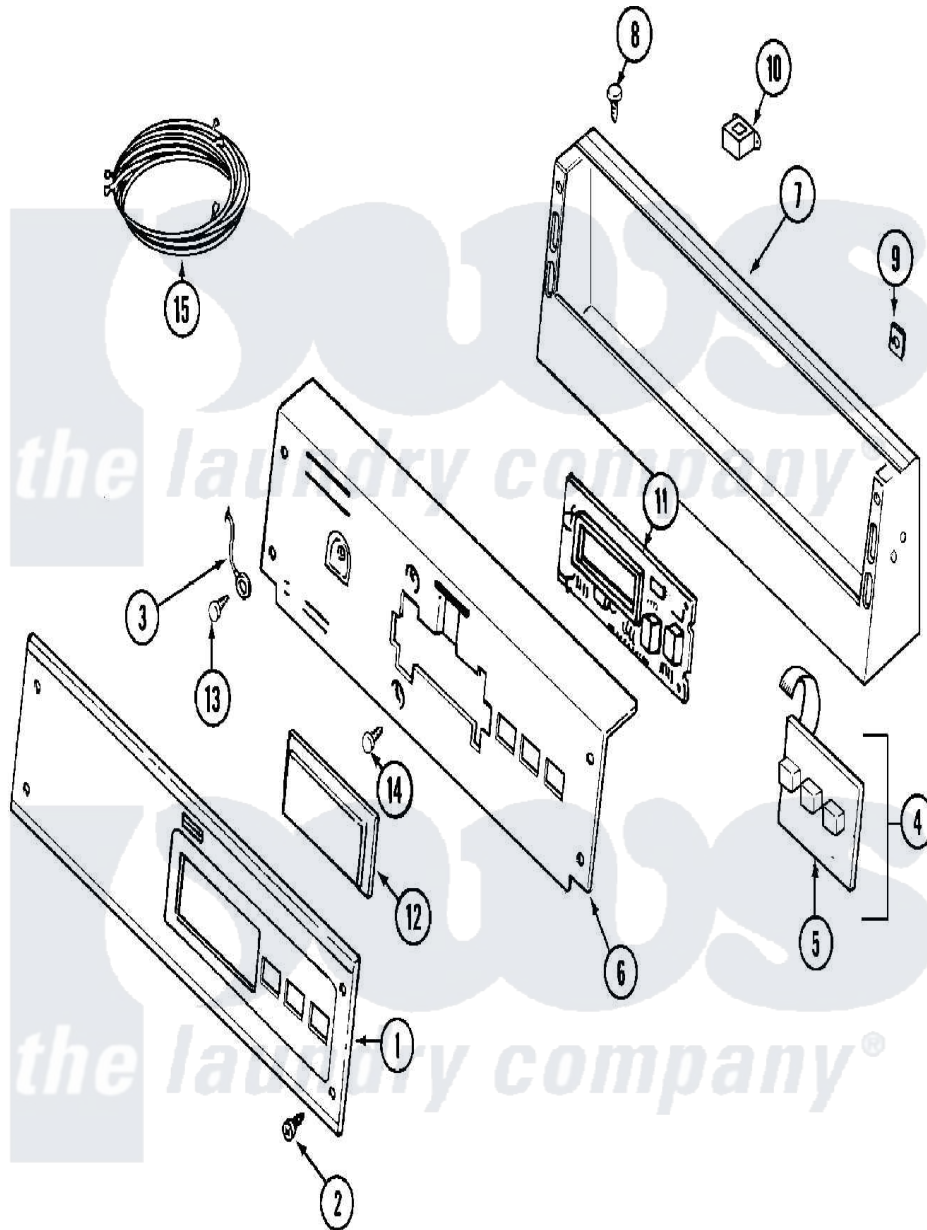

Maytag MDG14PDAGW 01 - CONTROL PANEL

Maytag [Commercial Maytag MDG14PDAGW Dryer Parts](#) Parts Diagram 01 - CONTROL PANEL
 Click on the part number to view part

Item	Original Part Number	Replaced By	Status	Part Description
001	33001784	33002941		Facia - Pd/Ps
002	215506			Screw, Control Panel Overlay
003	22001959			Wire, Ground
004	215527	W10140652		Screw, 6-20 X 1/2
"	33002165			Backup Plate W/Switch Assembly
005	215517	W10131113		Push Button
006	22001511	22002954		Deflector, Water
"	33001785			Bracket, Back
"	33002519			Bracket, Back
007	22002329			Console
"	22003089			Console
008	22001996	3370225		Screw
009	215003			Fastener, Panel And Bracket
010	211251			Screw, Transformer
"	22001419			Nut, Transformer
"	22002139			Transformer

011	33001204		Stand-Off, Ccontrol Board
"	33001746	W10130081	Control Board
"	912077		Locknut, Reader Harness
012	22001962	W10131114	Cover, Display
013	211252		Screw, Ground Wire
014	215526		Screw, Circuit Board
015	33001973		Wire Harness, Main
"	33002168		Wire Harness, Main