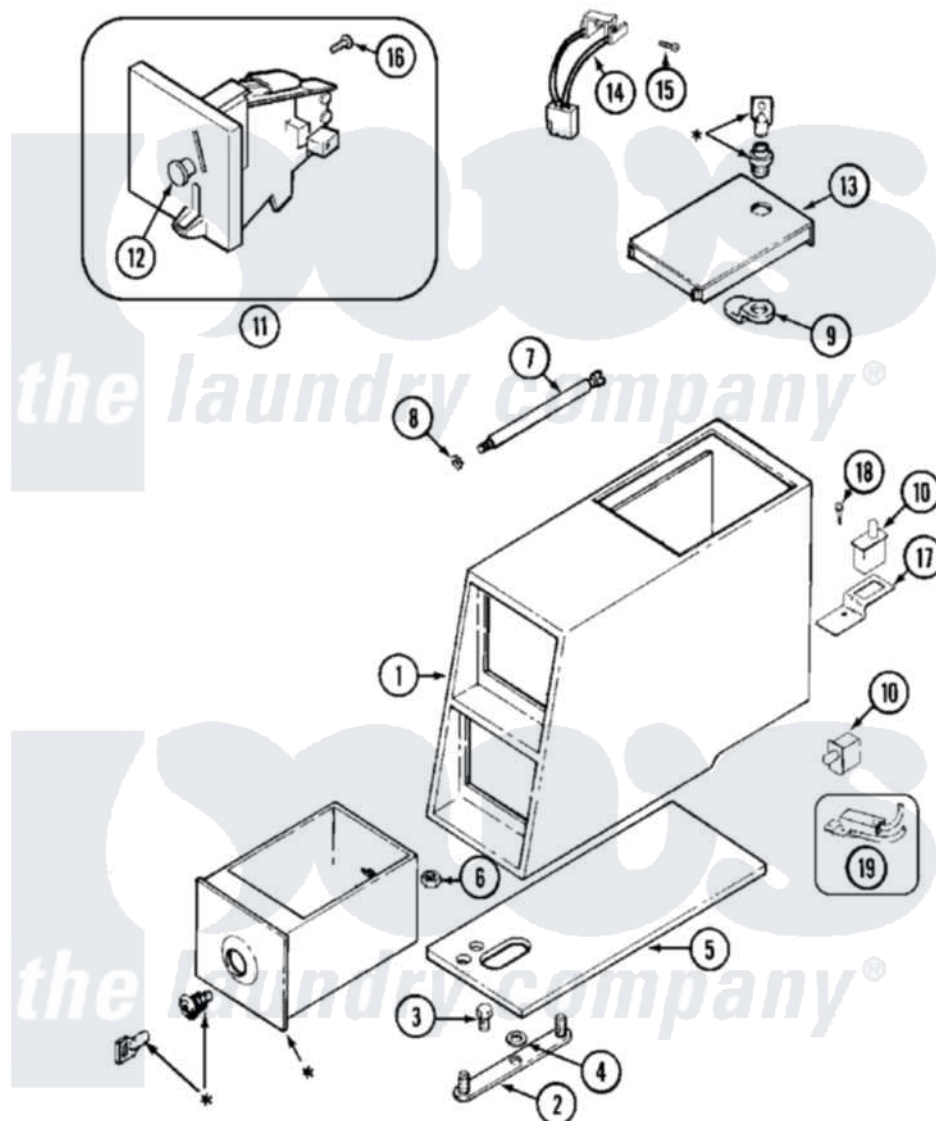

Maytag MDG14PDAGW 02 - CONTROL CENTER (PD)

* CONTACT YOUR COMMERCIAL LAUNDRY DISTRIBUTOR

Maytag [Commercial Maytag MDG14PDAGW Dryer Parts](#) Parts Diagram 02 - CONTROL CENTER (PD)
 Click on the part number to view part

Item	Original Part Number	Replaced By	Status	Part Description
001	212276	W10116760		Screw
"	22002480			Vault, Coin PD Coin Drop Supplied By Dist.
002	22001810		Not Available	STRAP, MOUNTING
003	22001996	3370225		Screw
004	910309			Washer, Mounting Strap
005	22002072			Gasket, Control Center
006	Y052740	62739		Nut, Lock
007	213035			Bolt, Locking
008	910181			Lockwasher, Terminal Block
009	NLA		Not Available	CAM, LOCKING
010	22002536			Switch, Sensor
011	22001873	22004112		Coin Drop Greenwald Us.25
"	22002144			Single Faceplate
012	216200			Face Plate Return Button
013	22001910	22003679		Timer Access Door Assembly
014	22001965			Optic Switch Assembly